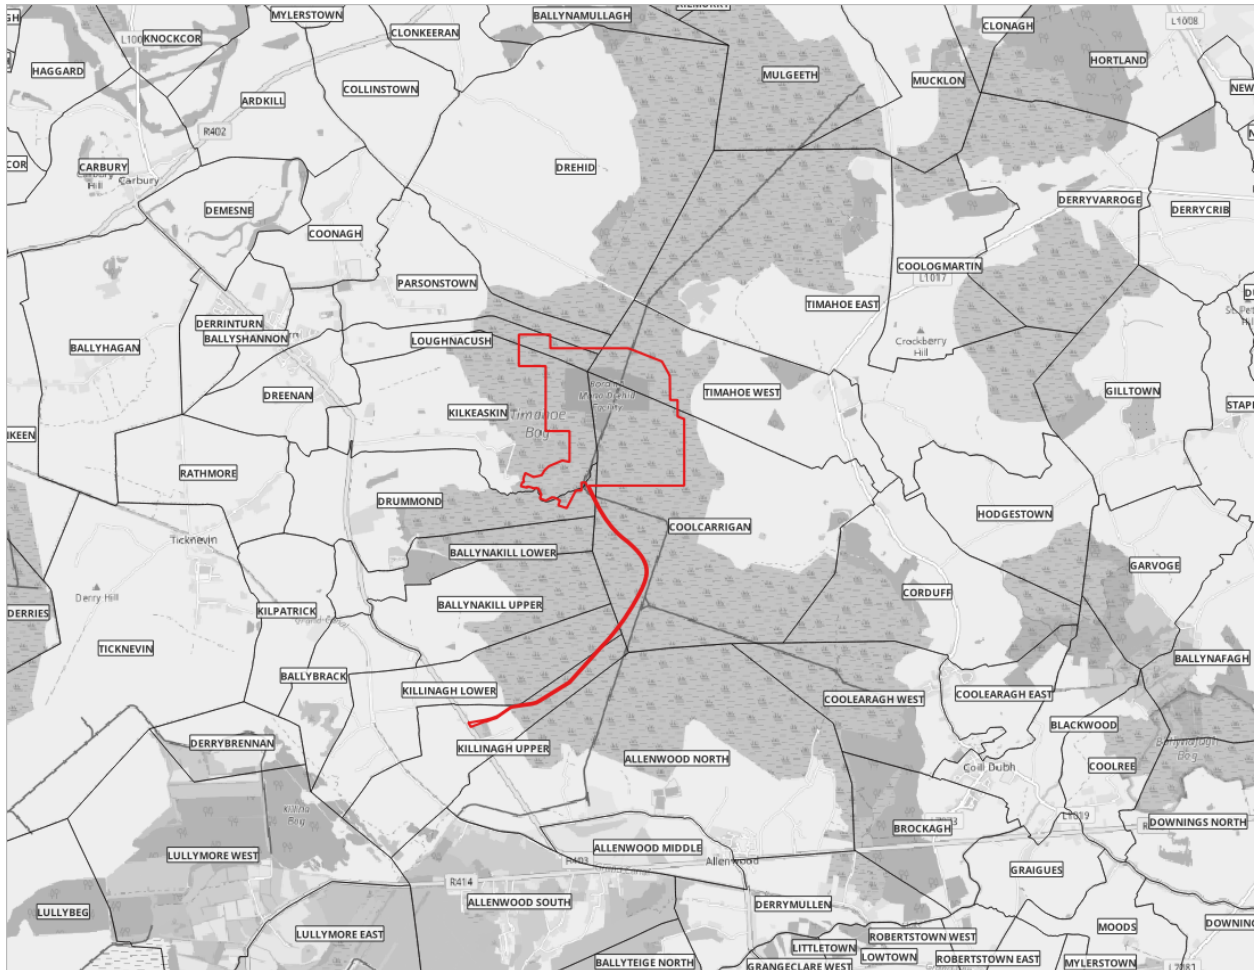

Attachment-3-2-1-Additonal Townlands

The Drehid Waste Management Facility is located on 262 hectares (ha) of land within a larger Bord na Móna landholding. The land on which the facility, and licensed area is located, is in the townlands of Timahoe West, Coolcarrigan, Killinagh Upper, Killinagh Lower, Drummond, Kilkeaskin, Loughnacush and Parsonstown as shown in Figure 1 below.

Figure 1: Application area outlined in red and townlands