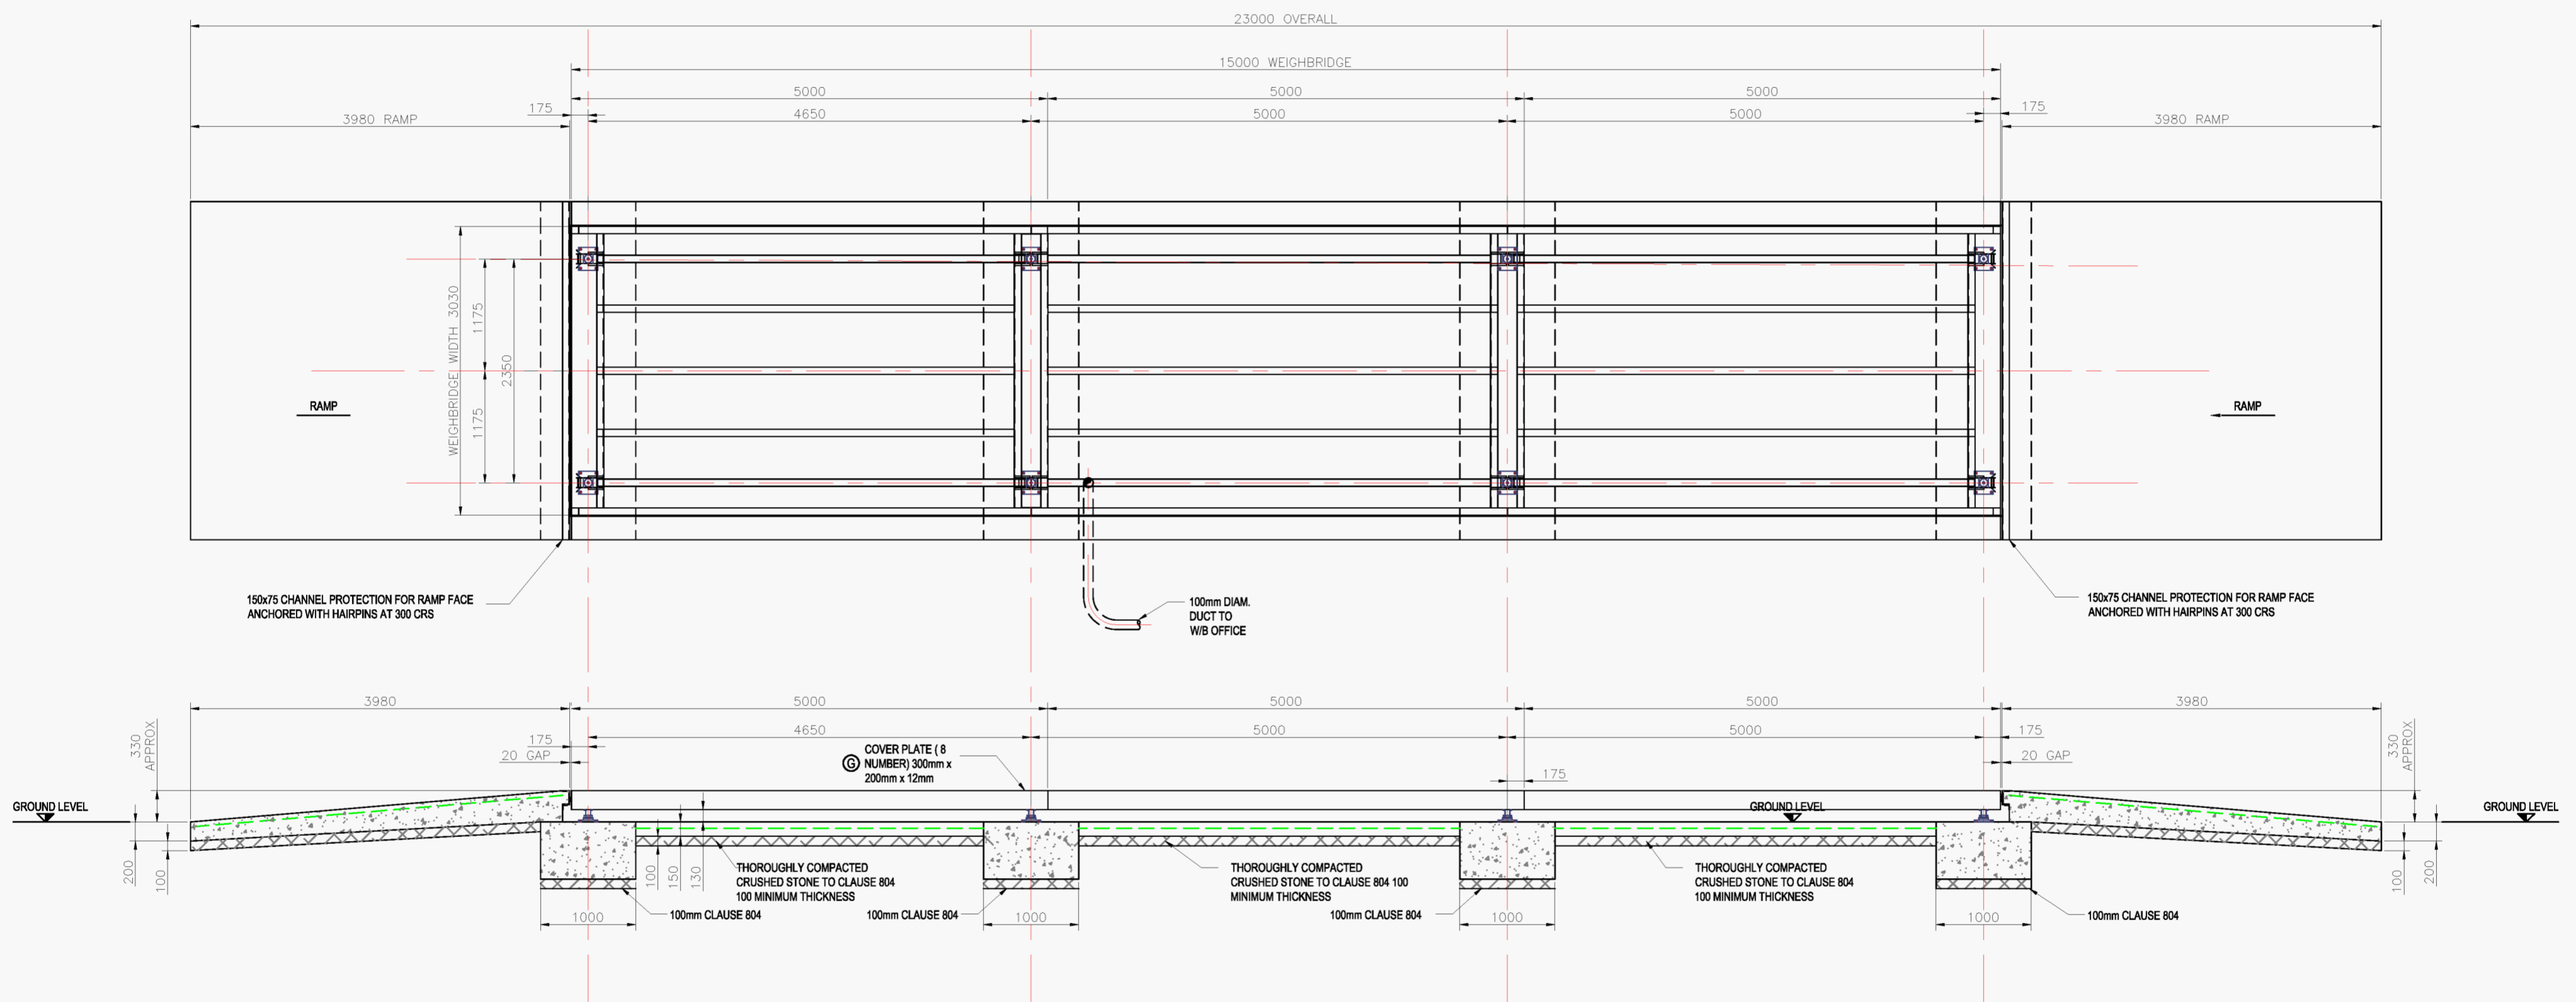

NOT TO SCALE

GRAVITATION WEIGHBRIDGE	
Client	Scale 1:50 Date Dec. '18 Drawn E.McS. Checked KMCA
Title 15M SURFACE WEIGHBRIDGE MODEL No. E1530CLC-OG	Drawing No. E1530-OG-001 Rev1