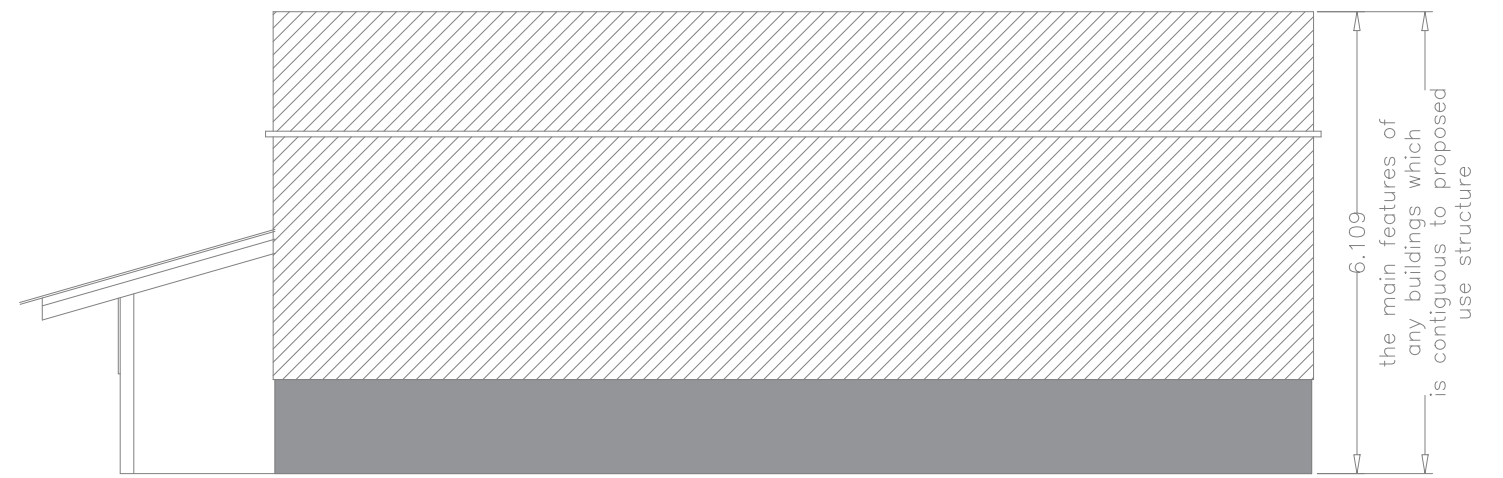

ELEVATION (NORTH EAST)

ELEVATION (SOUTH WEST)

KEHOE
 ARCHITECTURAL DESIGN

DECLAN THOMAS KEHOE
 MCIAT C. BUILD E MCABE

1A SOUTHCOURT
 WEXFORD ROAD BUSINESS PARK
 CARLOW
 087 290 8314
 059 915 3003

WEB: WWW.KEHOEDESIGN.IE
 EMAIL: DECLAN@KEHOEDESIGN.IE

JOB: Application for Planning Permission for a New Waste Recovery Facility at an Old Quarry Site in Graney West, Castledermot, Co. Kildare.

TITLE: STRUCTURE A

DATE: 10/06/2020 | SCALE: 1/100@A3

CLIENT'S NAME'S: SANDCOM LTD