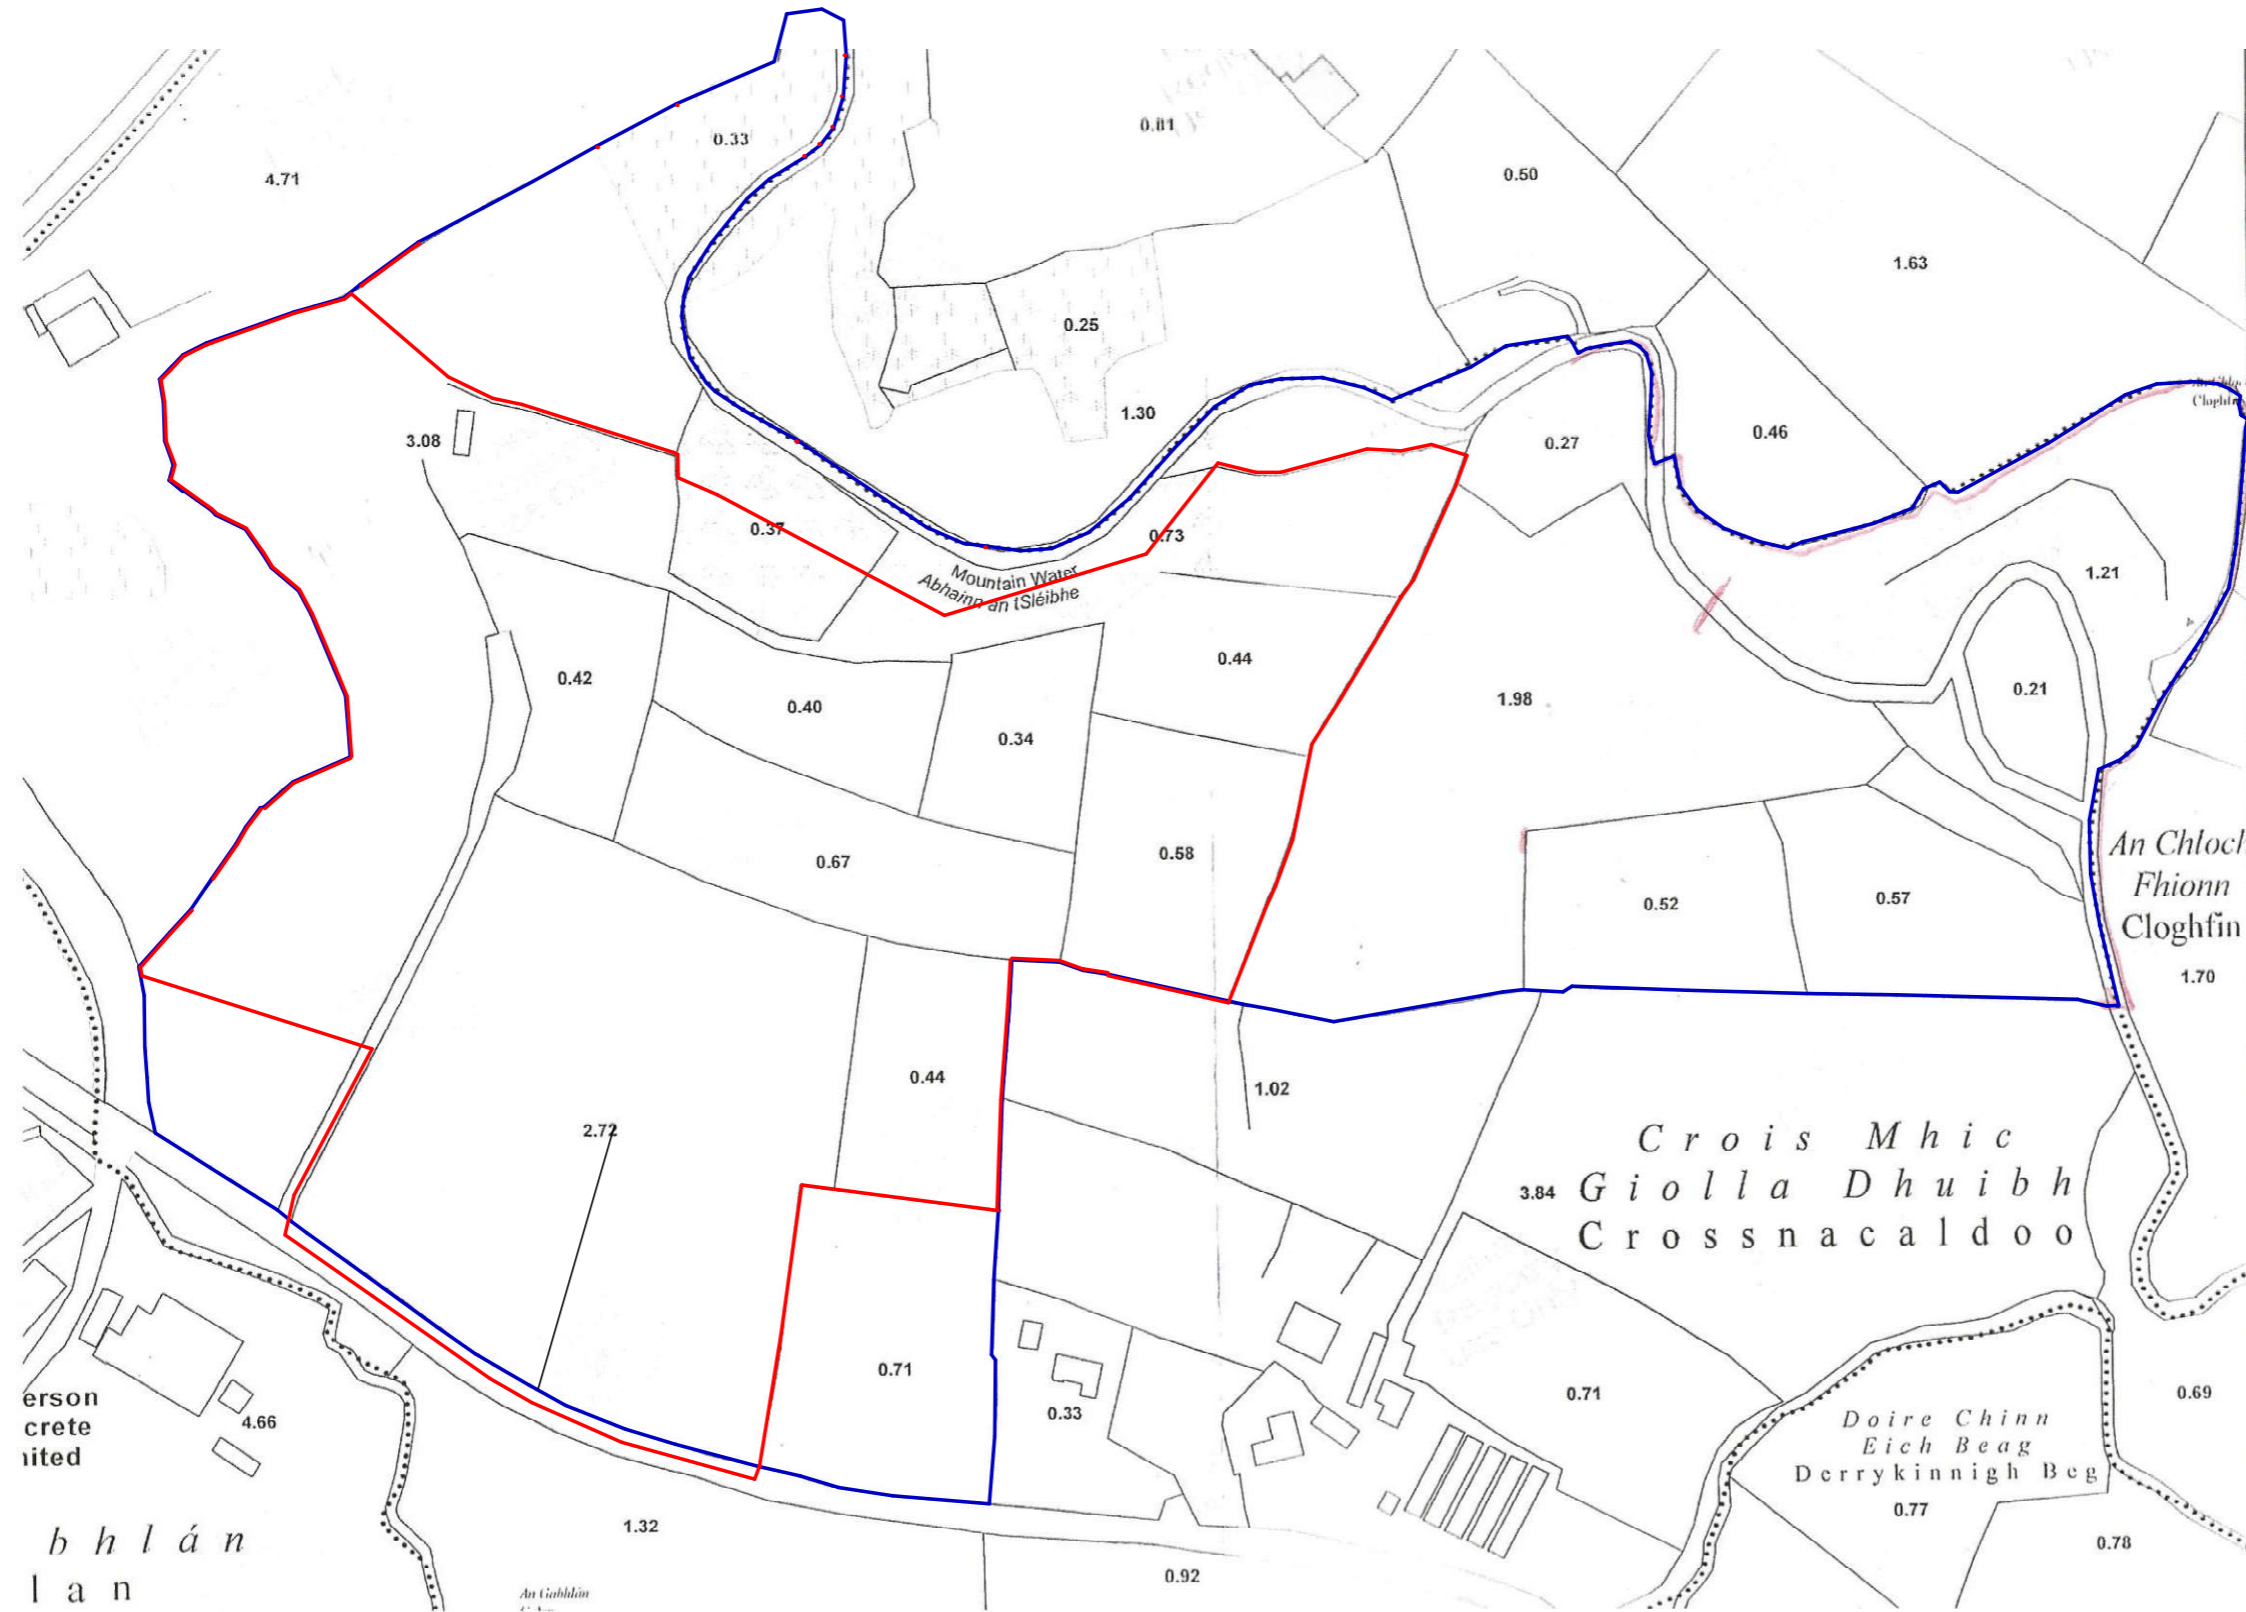

SITE LOCATION MAP

LAND OWNERSHIP

SITE BOUNDARY

OS Map Ref.
Digital Map 0872

FOR KIERAN MC KENNA
SCALE 1/2500

CROSSCALDO TD