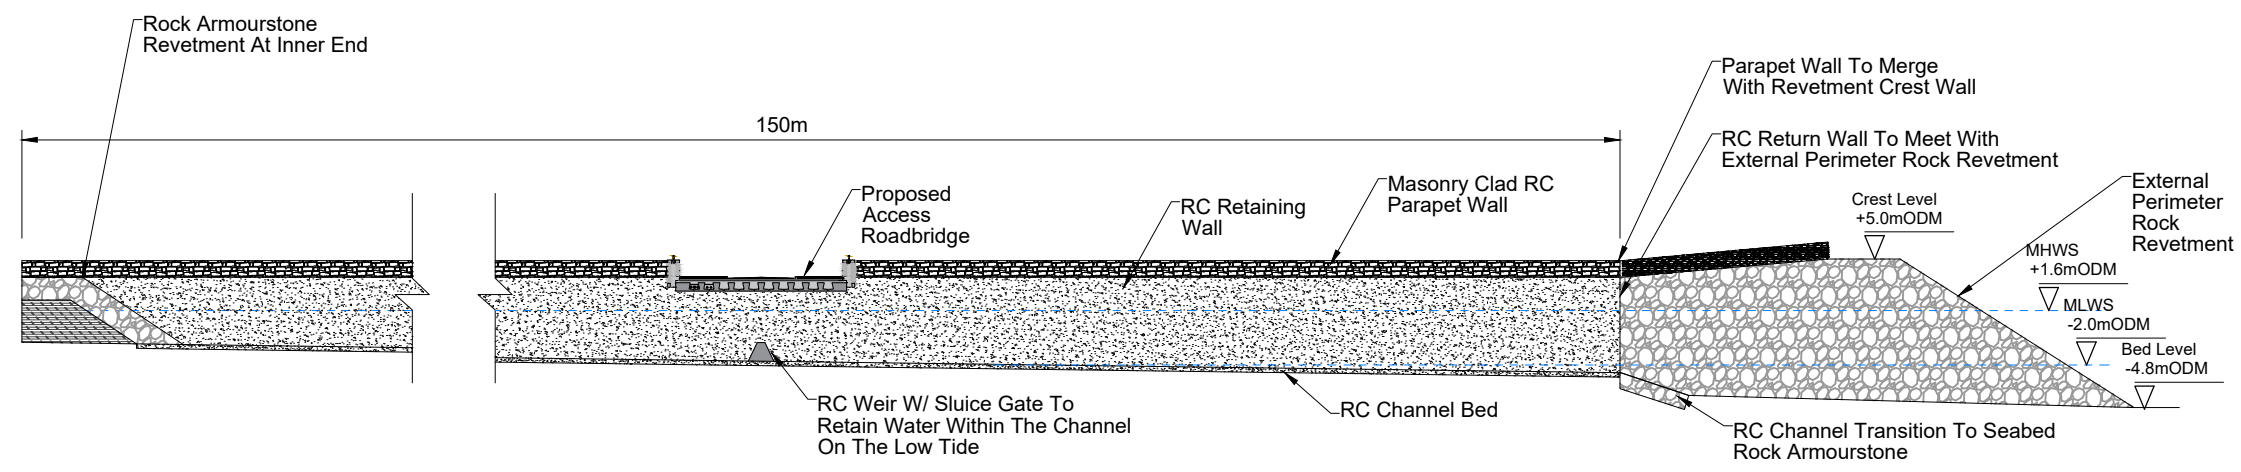

Cross Section 2-2
Scale 1:500

PO1	03.11.23	ISSUED FOR INFORMATION	EL	PP
REV	DATE	DESCRIPTION	BY	APP

PROJECT: HOWTH FHC DREDGING AND RECLAMATION PROJECT WASTE LICENCE APPLICATION

TITLE: CROSS SECTIONS SCALE 1:500

CLIENT: DEPARTMENT OF AGRICULTURE, FOOD AND THE MARINE

DRAWN: EL	CHECKED: PP	APPROVED: PP
-----------	-------------	--------------

PROJECT NUMBER: 19934	DATE: 03.11.2023	SCALE @ AS SHOWN
-----------------------	------------------	------------------

STATUS DESCRIPTION: FOR INFORMATION	STATUS: S2
-------------------------------------	------------

DRAWING NUMBER: 19934 - MWP - ZZ - ZZ - DR - C - 5503	REV: P01
---	----------