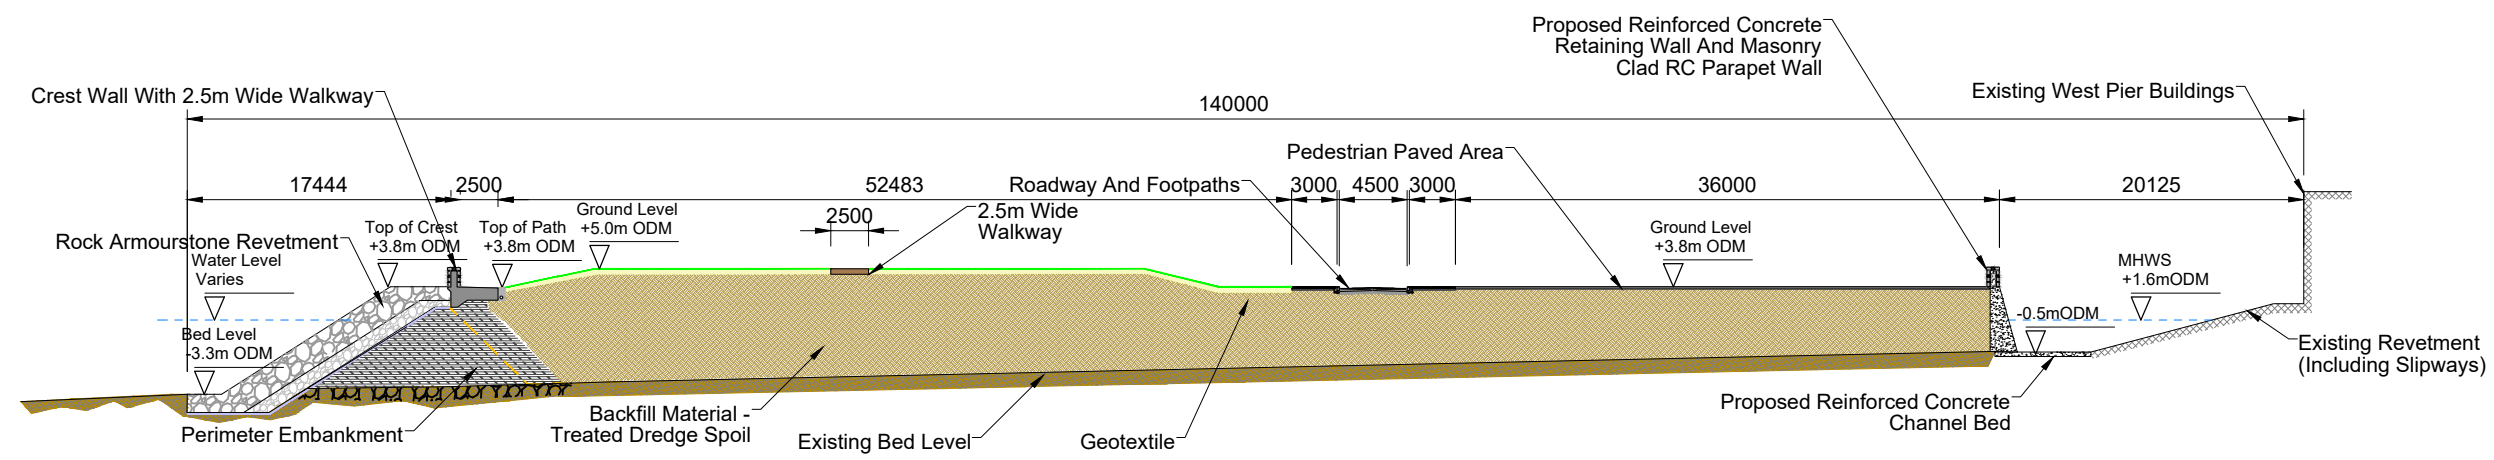

NOTES

- Site address: Howth Fishery Harbour Centre, Howth, Co. Dublin, Townlands of Howth and Howth Demesne.

DRAWING REFERENCES

Section Locations shown on 19934 MWP ZZ ZZ DR C 5502 SITE PLAN

Cross Section 1-1
Scale 1:500