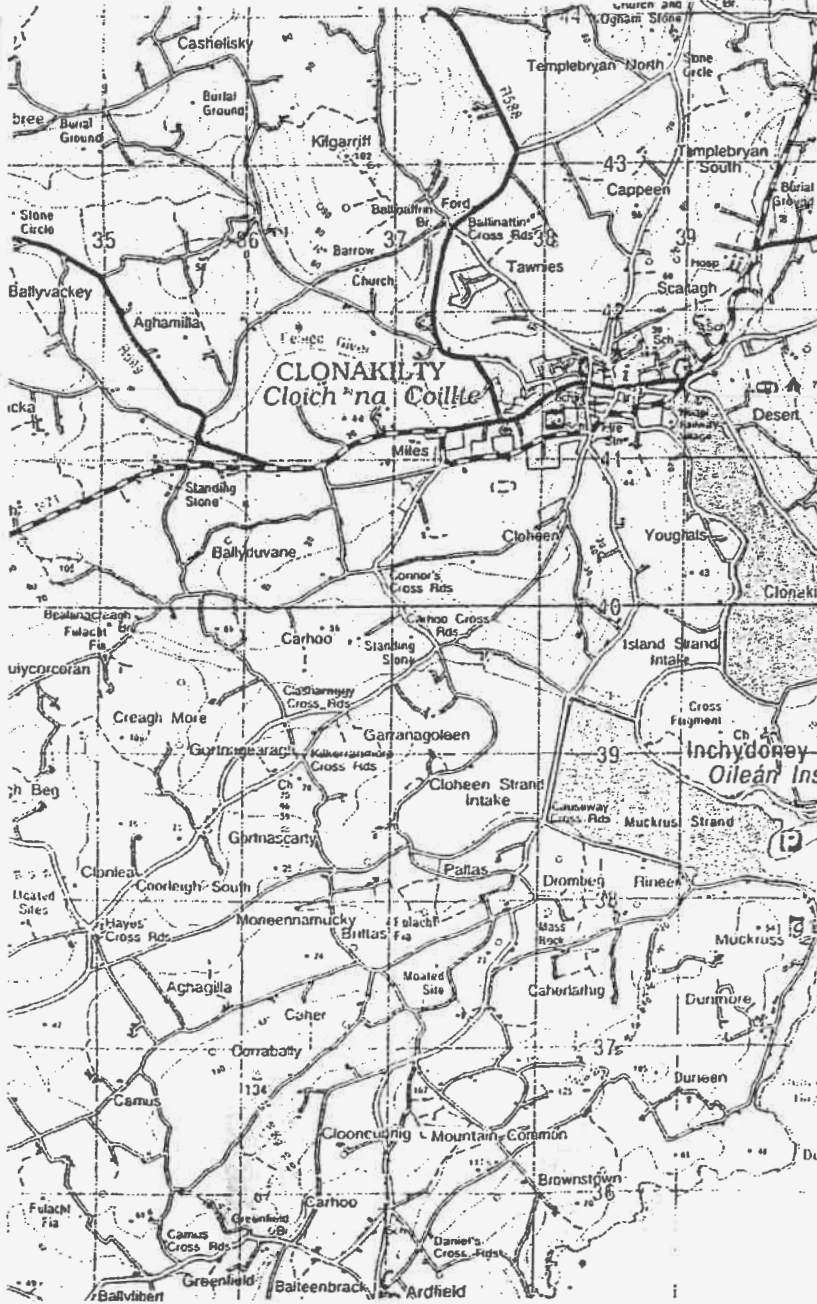

MARTIN O DONOVAN'S PIG FARM  
COOLIGBOY, TIMOLEAGUE, BANDON, CO CORK

## ATTACHMENT NO. 9

MAP (SCALE 1:50,000)  
OF CUSTOMER FARMS

**COMPOSITE MAP**  
**OF**  
**THE SPREADLANDS FOR**  
**MARTIN O DONOVANS PIG UNIT**  
**AT**  
**COOLIGBOY TIMOLEAGUE BANDON**  
**CO CORK**

Discovery Sites No. 85

Long 09° 15' W

Long 09° 00' W

Rosscarbery  
Sheet 15 5m