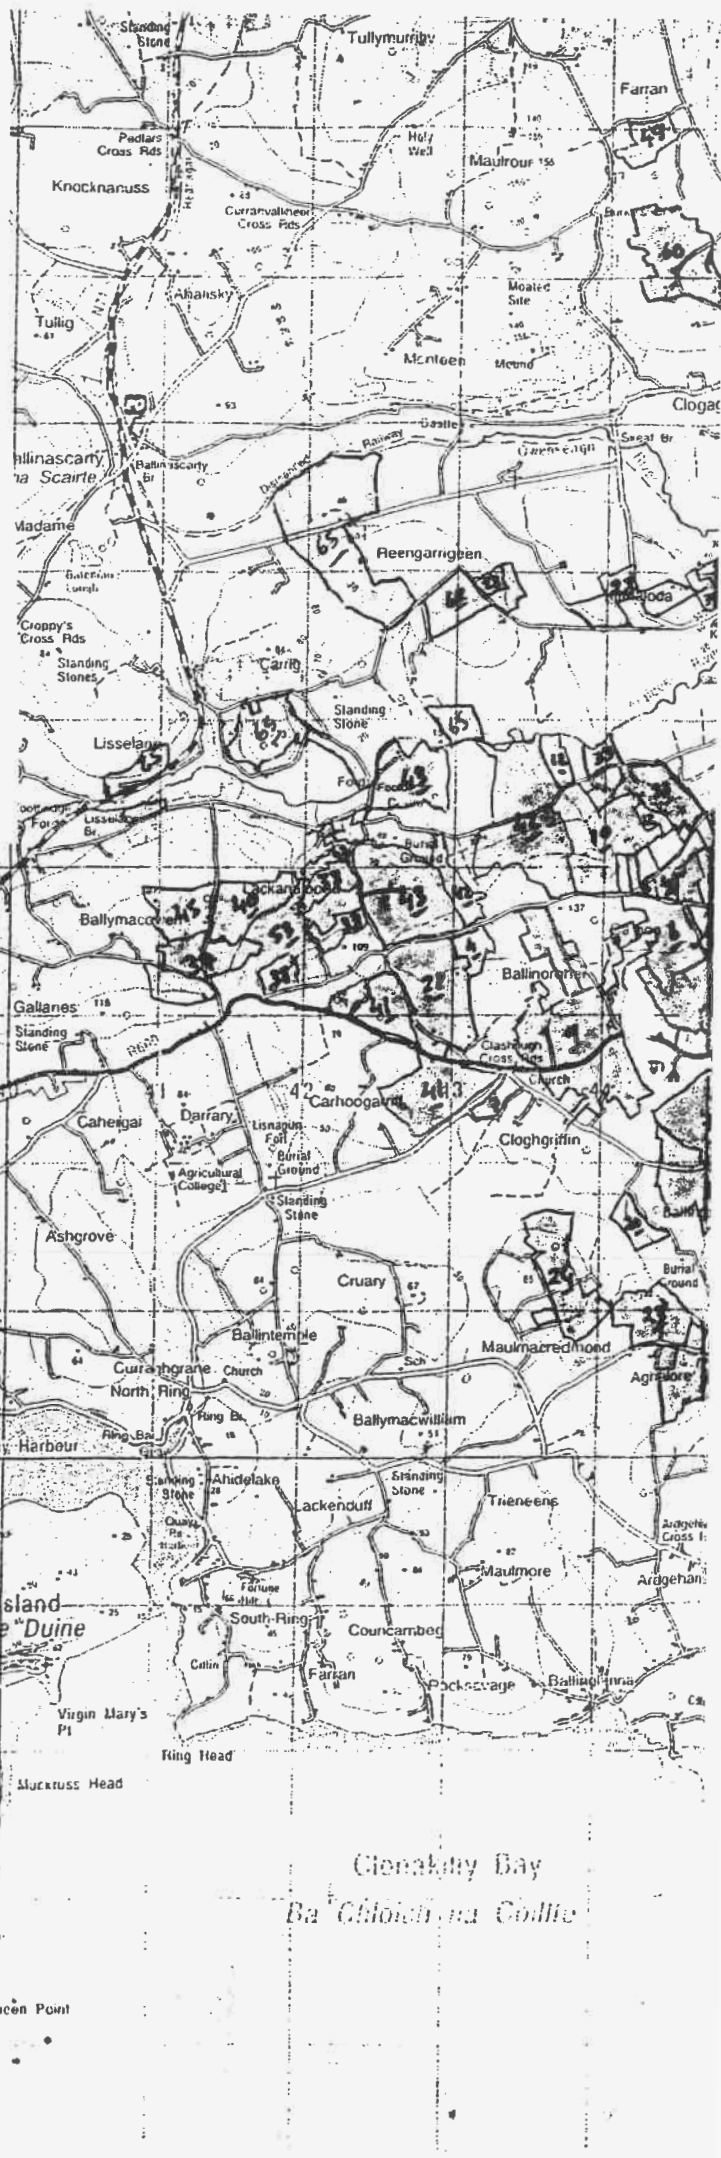

MARTIN O DONOVAN'S PIG FARM  
COOLIGBOY, TIMOLEAGUE, BANDON, CO CORK

## ATTACHMENT NO. 9

MAP (SCALE 1:50,000)  
OF CUSTOMER FARMS

**COMPOSITE MAP**  
**OF**  
**THE SPREADLANDS FOR**  
**MARTIN O DONOVANS PIG UNIT**  
**AT**  
**COOLIGBOY TIMOLEAGUE BANDON**  
**CO CORK**

Discovery Sites No. 85

Long 09° 15' W

Long 09° 00' W

Rosscarbery  
Sheet 15 5m