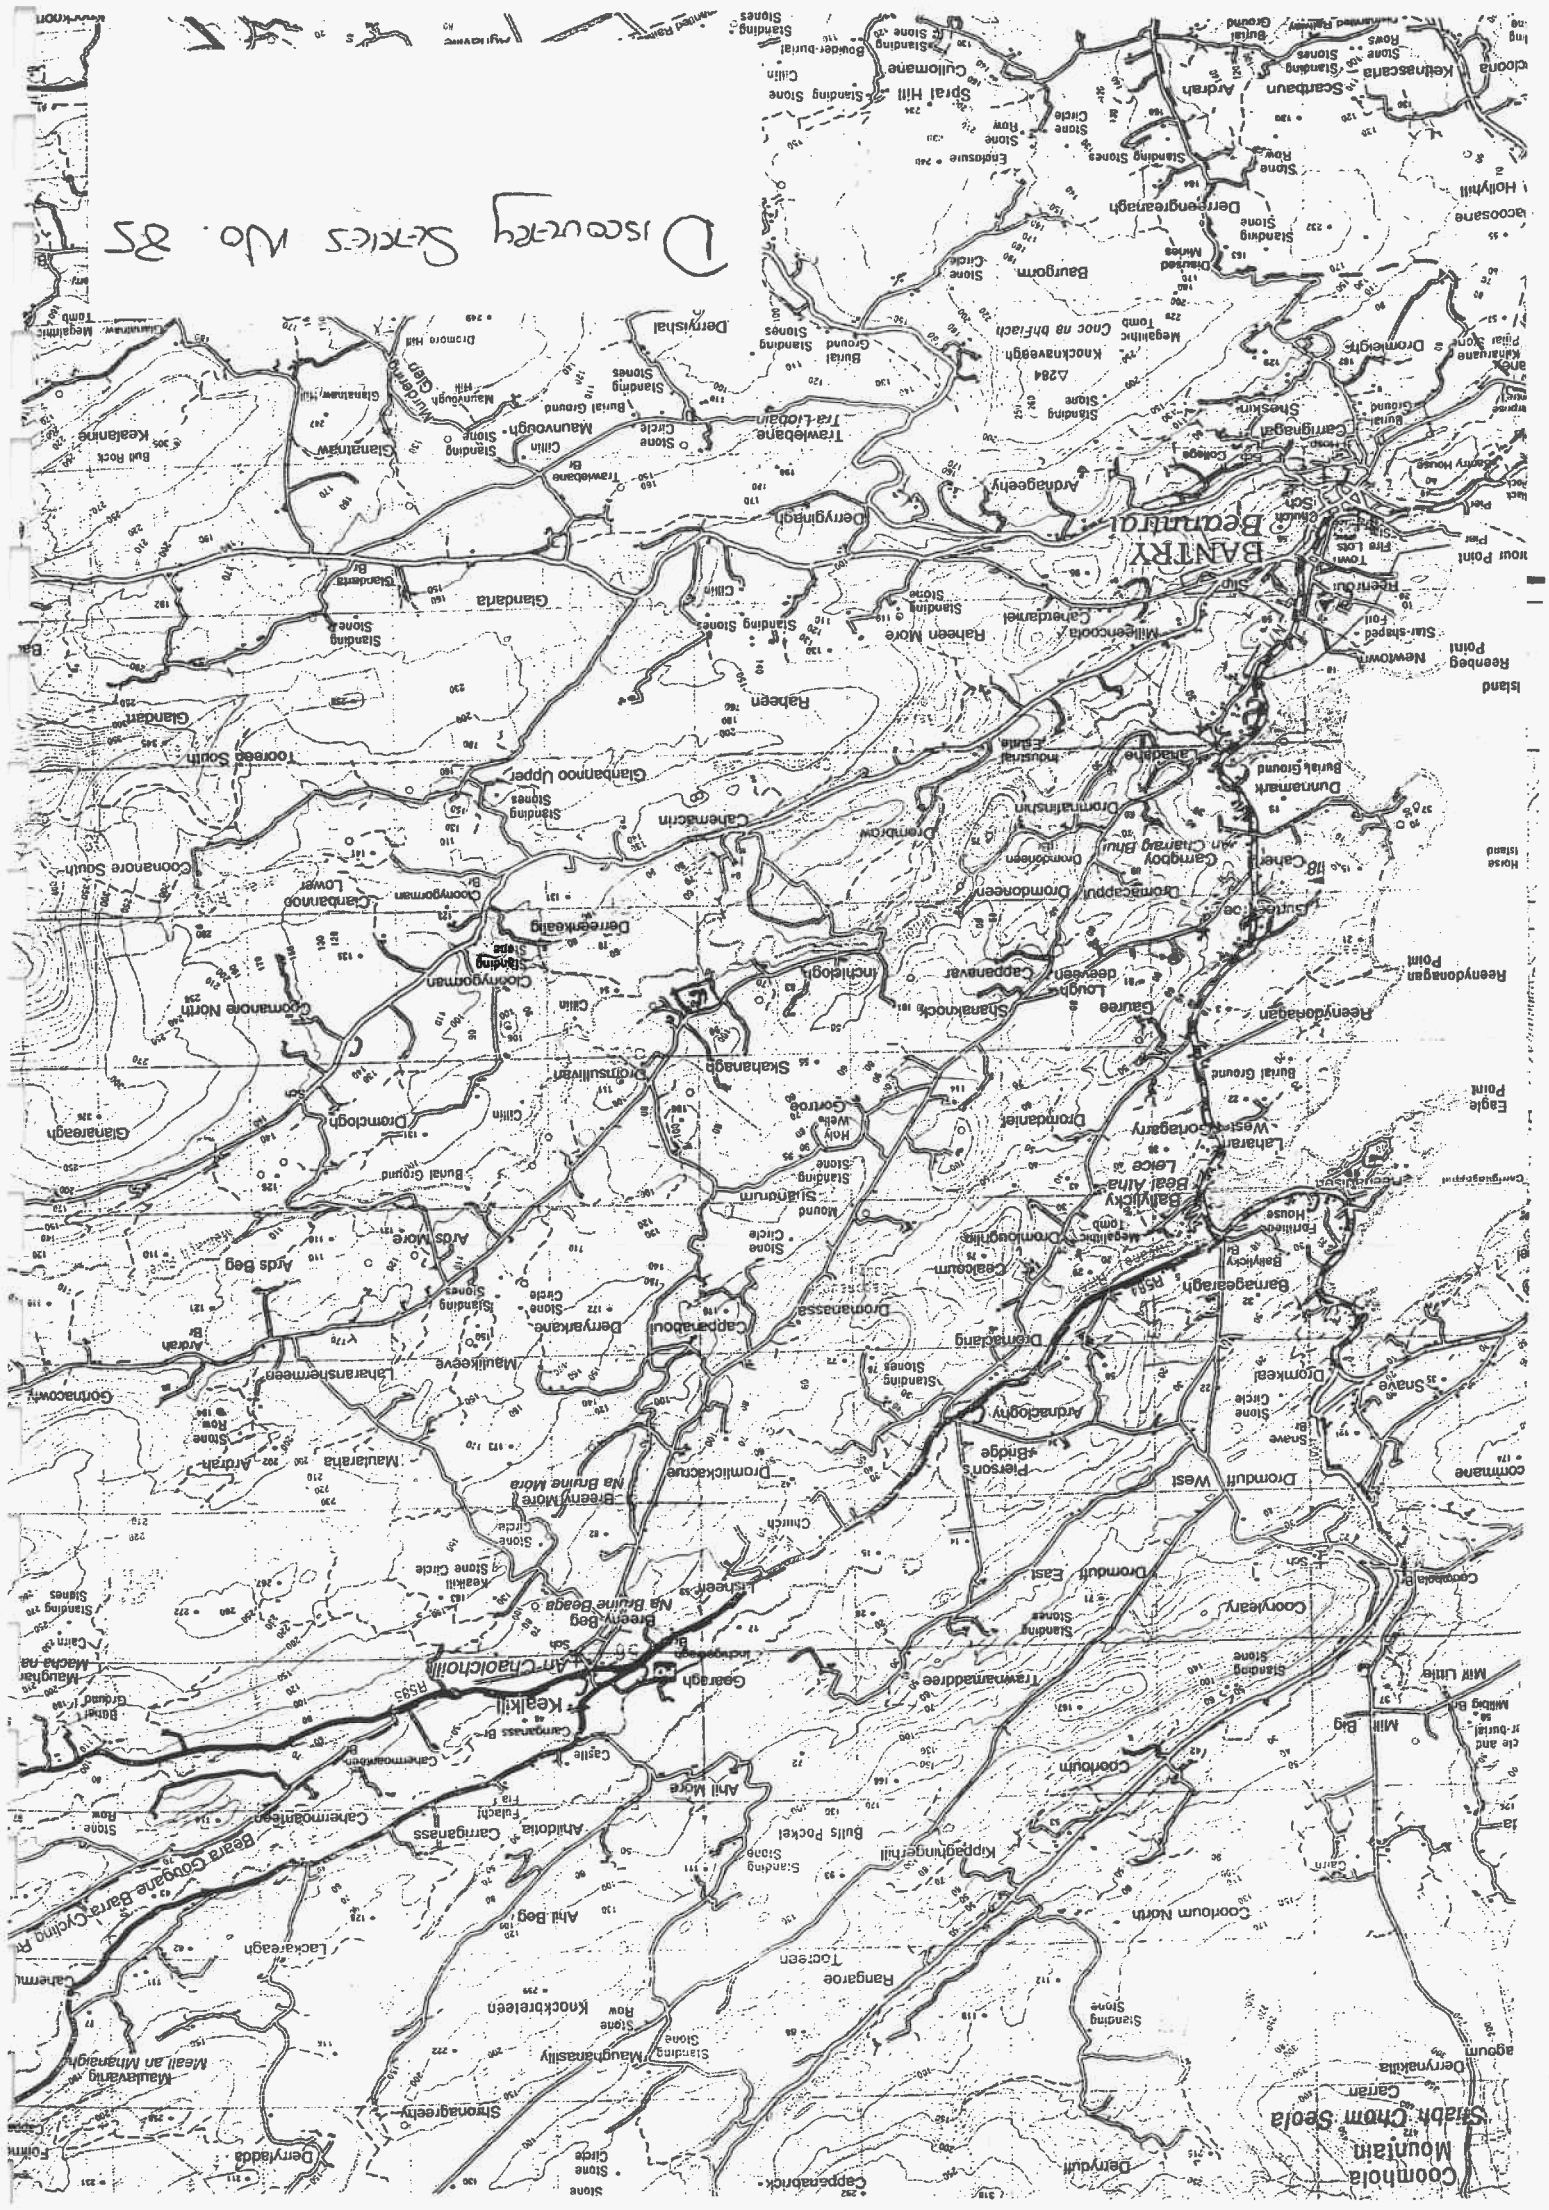

MARTIN O DONOVAN'S PIG FARM  
COOLIGBOY, TIMOLEAGUE, BANDON, CO CORK

## ATTACHMENT NO. 9

MAP (SCALE 1:50,000)  
OF CUSTOMER FARMS

**COMPOSITE MAP**  
**OF**  
**THE SPREADLANDS FOR**  
**MARTIN O DONOVANS PIG UNIT**  
**AT**  
**COOLIGBOY TIMOLEAGUE BANDON**  
**CO CORK**

Discovery Sites No. 85

Long 09° 15' W

Long 09° 00' W

Rosscarbery  
Sheet 15 5m