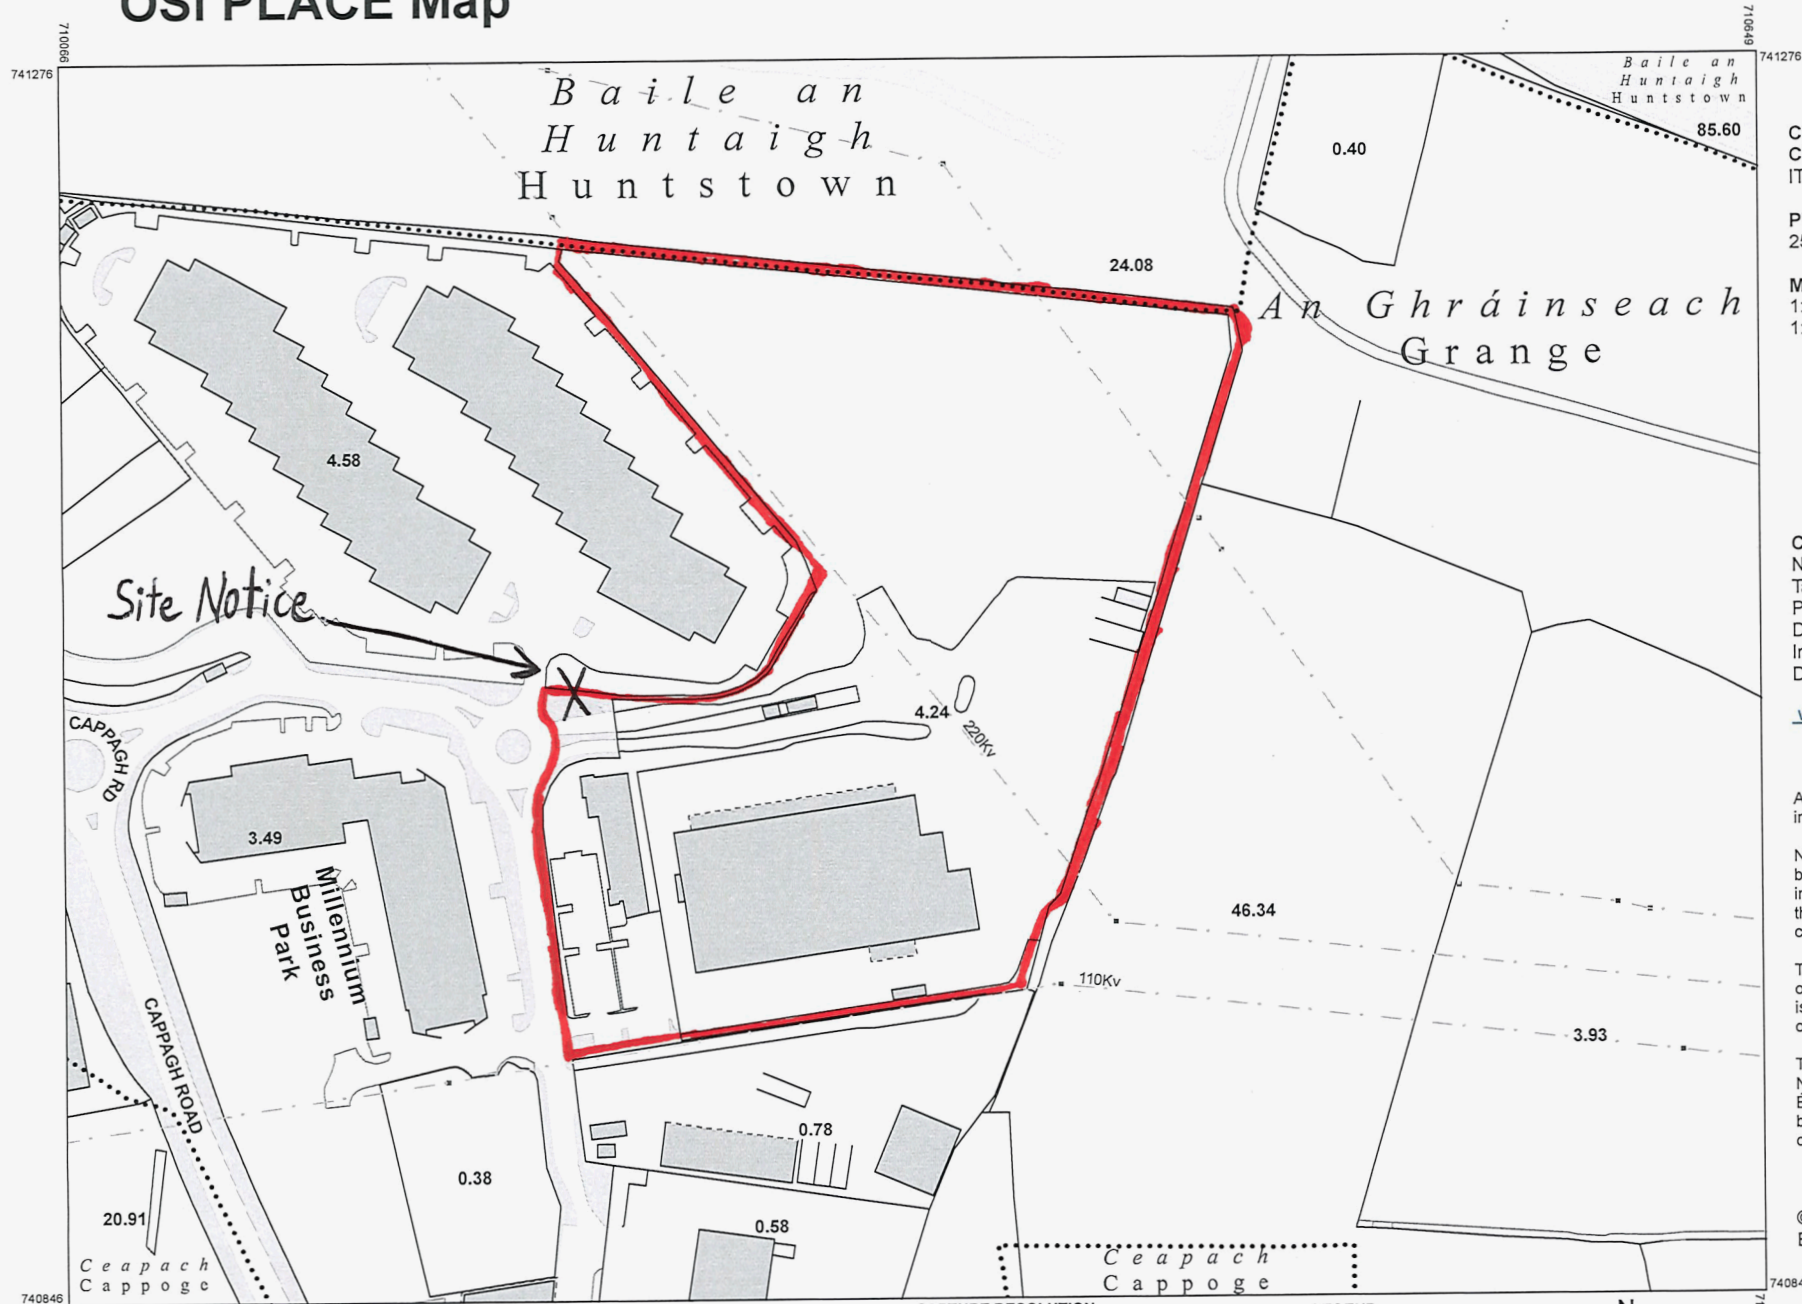

OSi PLACE Map

Tailte Éireann

CENTRE COORDINATES:
ITM 710358,741061

PUBLISHED: 25/08/2023
ORDER NO.: 50353458_1

MAP SERIES: 1:2,500
MAP SHEETS: 3062-D, 3130-B

COMPILED AND PUBLISHED BY:
National Mapping Division of Tailte Éireann,
Phoenix Park,
Dublin 8,
Ireland.
D08F6E4

The representation on this map of a road, track or footpath is not evidence of the existence of a right of way.

Topographic maps produced by the National Mapping Division of Tailte Éireann never show legal property boundaries, nor do they show ownership of physical features.

© National Mapping Division of Tailte Éireann, 2023. All rights reserved.

OUTPUT SCALE: 1:2,500

CAPTURE RESOLUTION:
The map objects are only accurate to the resolution at which they were captured. Output scale is not indicative of data capture scale. Further information is available at: www.osi.ie; search 'Capture Resolution'

LEGEND:
To view the legend visit www.osi.ie and search for 'Large Scale Legend'

This map was produced by the National Mapping Division of Tailte Éireann, formerly Ordnance Survey Ireland (OSI)