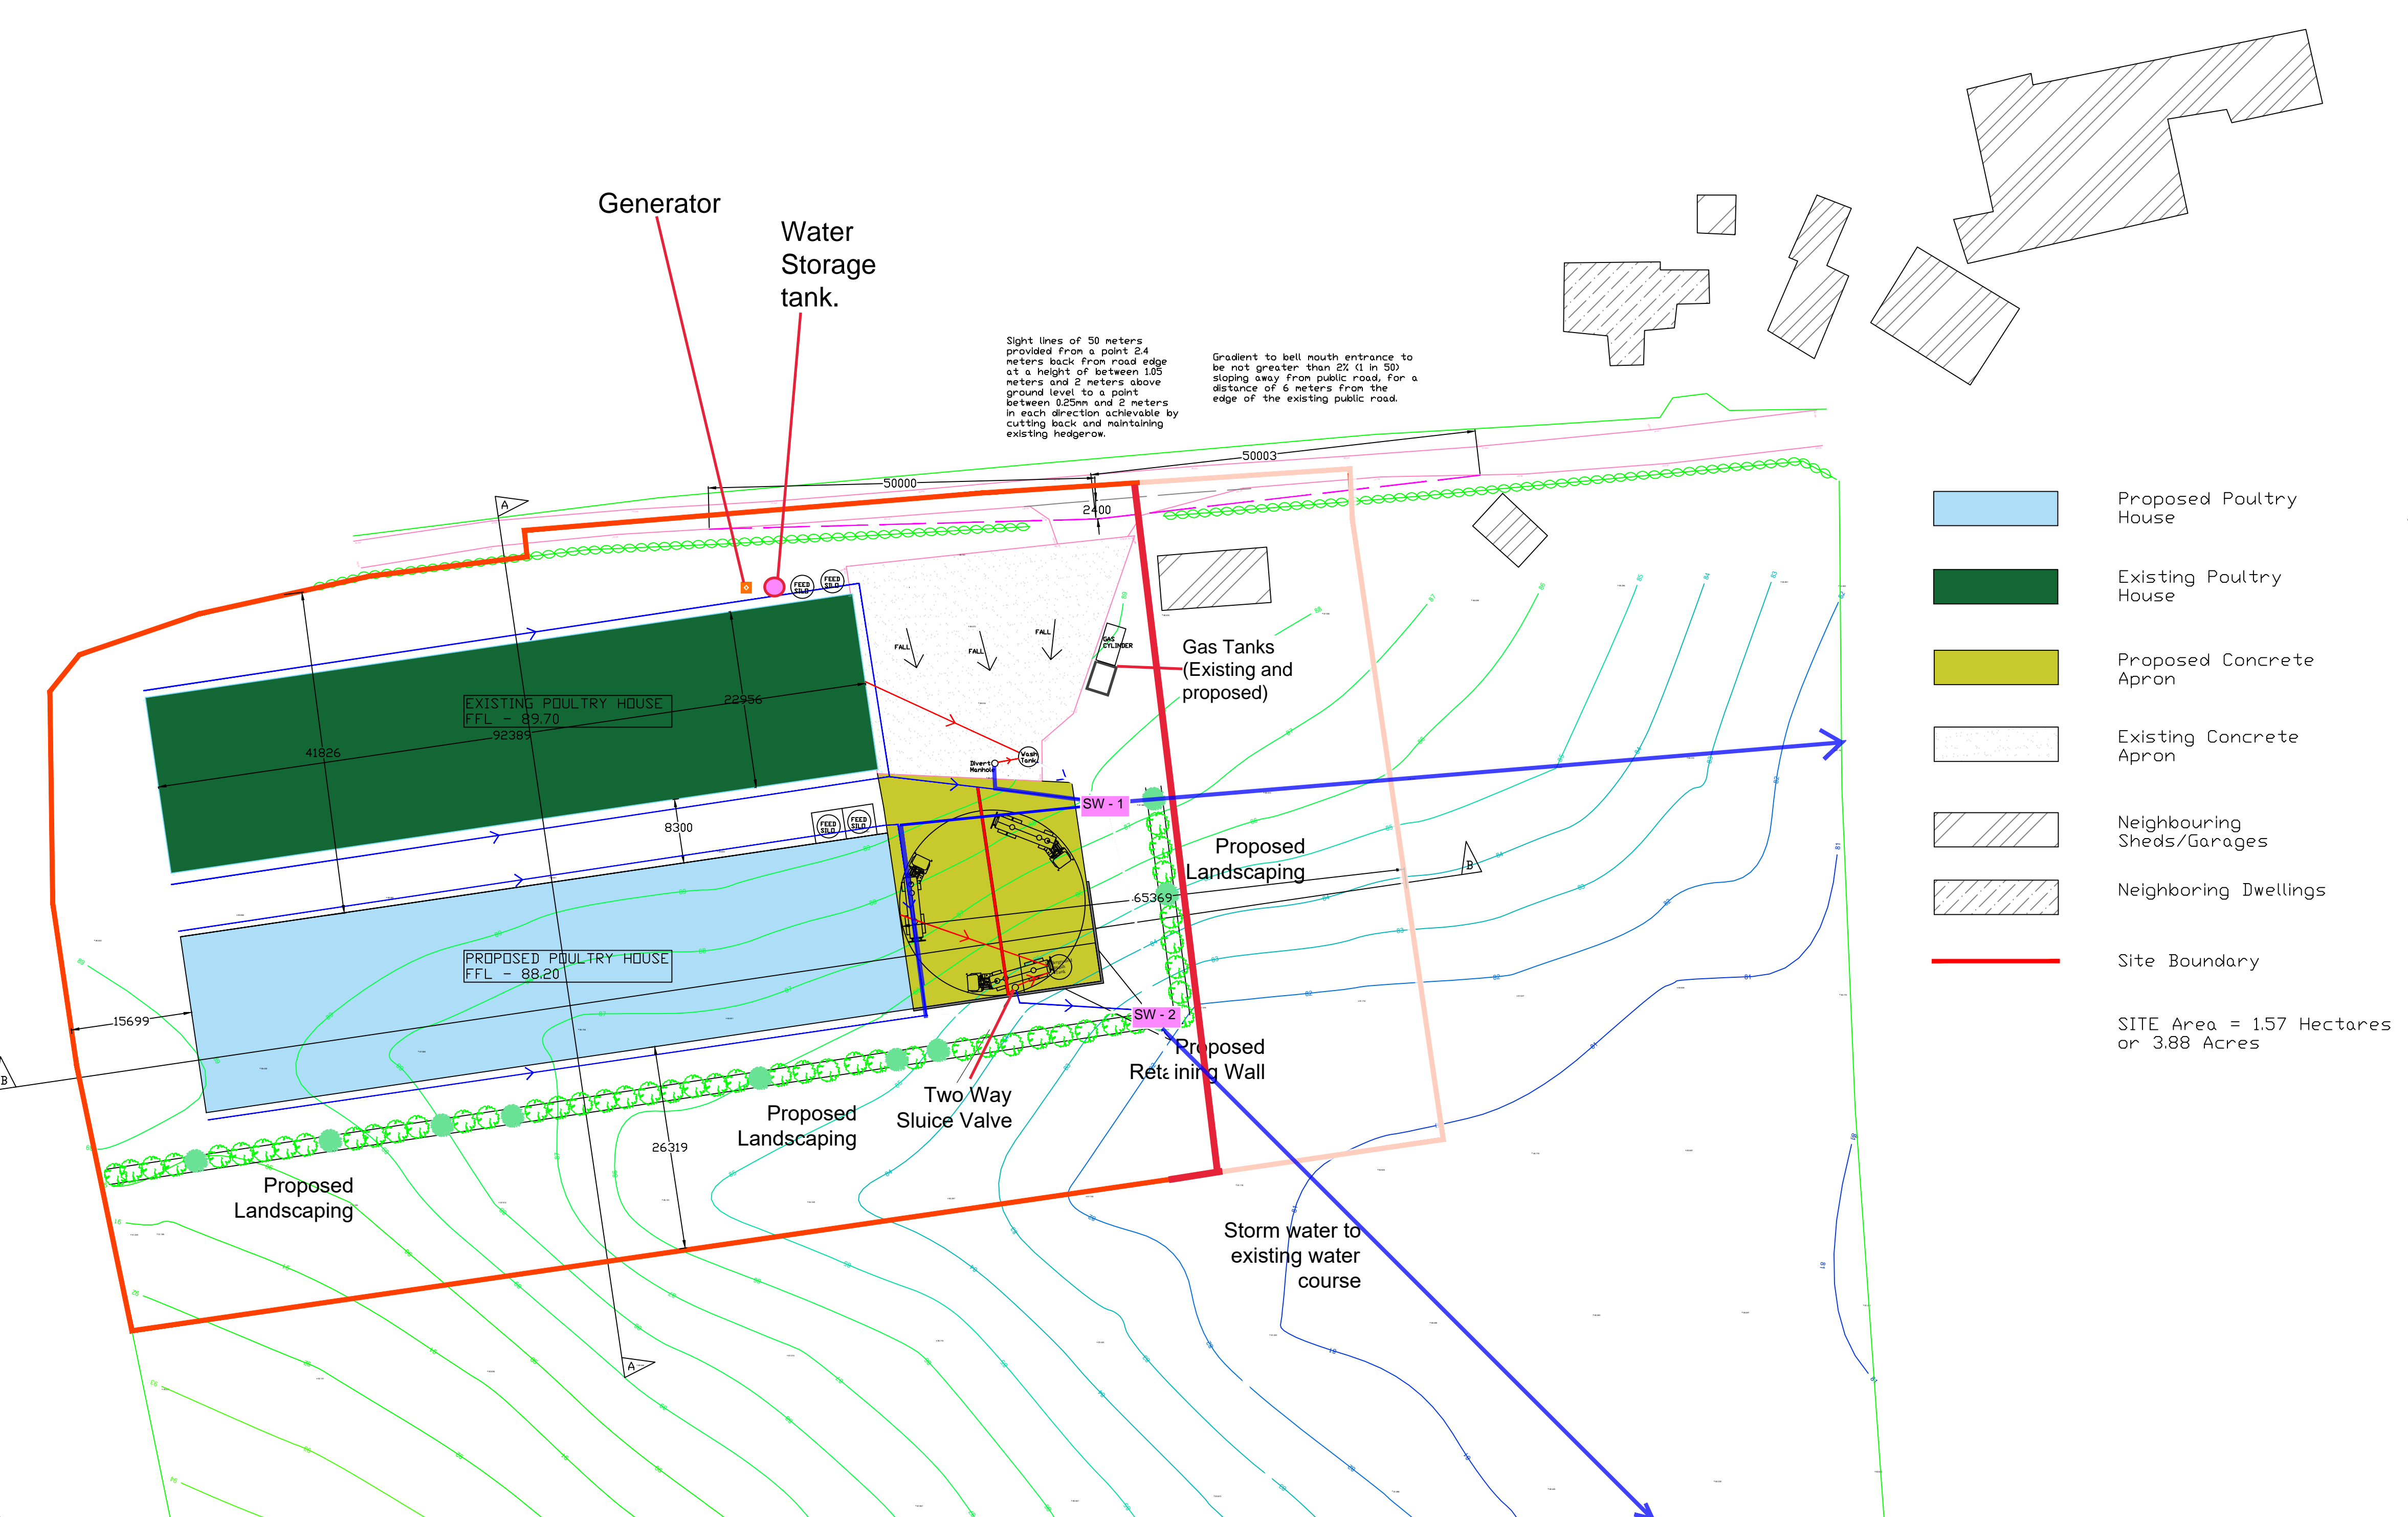

Generator

Water Storage tank.

- Proposed Poultry House
- Existing Poultry House
- Proposed Concrete Apron
- Existing Concrete Apron
- Neighbouring Sheds/Garages
- Neighbouring Dwellings
- Site Boundary

SITE Area = 1.57 Hectares or 3.88 Acres

LANDSCAPING LEGEND	
	Scotus aucuparia (Mountain Ash/Rosier) Height at planting - 1.6-2.1m Height at maturity - 5m Age to maturity - 10/15 years
	Fagus sylvatica (Beech) Height at planting - 1.5-1.8m Height at maturity - 15.0m Age to maturity - 8/10 years
	Silver birch Height at planting - 2.50m Height at maturity - 6m / 8m Age to maturity - 10/12 years
	Flex aquilinum (Holly) Height at planting - 1.2m / 1.5m Height at maturity - 3.0m / 4m Age to maturity - 7/8 years
	Crataegus monogyna (Hawthorn/Hedging) Height at planting - 0.8m / 0.9m Height at maturity - 3.0m / 3.5m Age to maturity - 6/7 years
	EXISTING Native trees and Hedging
	Lawn Area 5000 Lawn Seed
	Low Level shrubery Buxus sempervirens (Common boxwood) Spiraea (Common spirea) Prunus (Common plum) Corylus (Common hazel)
	Driveway / hard surface

REVISIONS		
No.	Date	Description

Market Square, Castleblayney, Monaghan, Ireland
Tel: 042 9740671 Mobile: 087 6640932 / 087 7633025
Website: www.horizon-group.ie

- Topographical Surveys
- Measured Building Surveys
- Legal Mapping
- RICS Condition Reports
- Site Suitability For Waste Water Treatment
- As Built Surveys
- GPS Surveys
- Setting Out
- Assigned Certifier Services

Client:
Lisgillan Farm Ltd

Professional:
CLW Environmental

Project Title:
Proposed Poultry House

Drawn:	TD	Dwg No:	01/001
Scale:	1/500	Date:	24/11/20