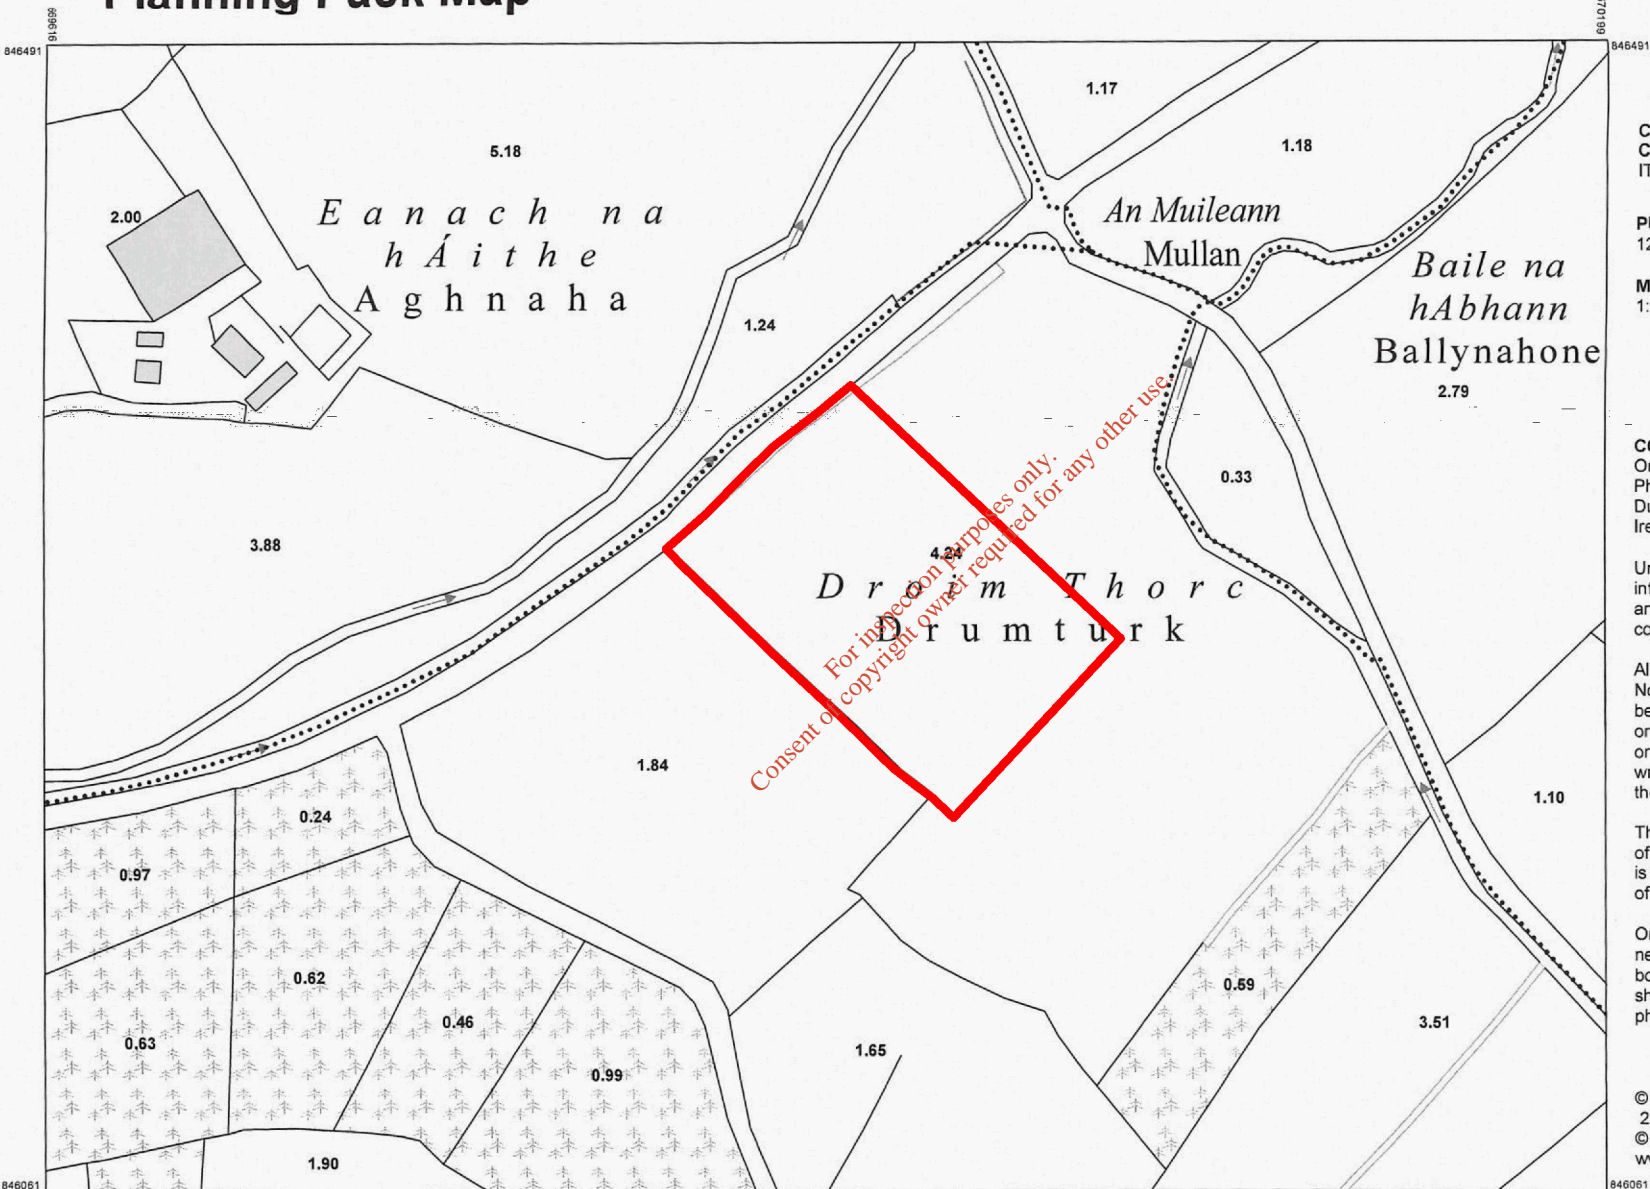

Planning Pack Map

CENTRE COORDINATES:
ITM 669908,846276

PUBLISHED: 12/08/2019
ORDER NO.: 50078353_1
MAP SERIES: 1:5,000
MAP SHEETS: 0832

COMPILED AND PUBLISHED BY:
Ordnance Survey Ireland,
Phoenix Park,
Dublin 8,
Ireland.

Unauthorised reproduction infringes Ordnance Survey Ireland and Government of Ireland copyright.

All rights reserved.
No part of this publication may be copied, reproduced or transmitted in any form or by any means without the prior written permission of the copyright owners.

The representation on this map of a road, track or footpath is not evidence of the existence of a right of way.

Ordnance Survey maps never show legal property boundaries, nor do they show ownership of physical features.

© Suirbhéireacht Ordanáis Éireann, 2019
© Ordnance Survey Ireland, 2019
www.osi.ie/copyright

LEGEND:
<http://www.osi.ie>;
search 'Large Scale Legend'

Consent of copyright owner required for any other use.
For inspection purposes only.

**Droom Thorc
Drumturk**

OUTPUT SCALE: 1:2,500

CAPTURE RESOLUTION:
The map objects are only accurate to the resolution at which they were captured. Output scale is not indicative of data capture scale. Further information is available at: <http://www.osi.ie>; search 'Capture Resolution'