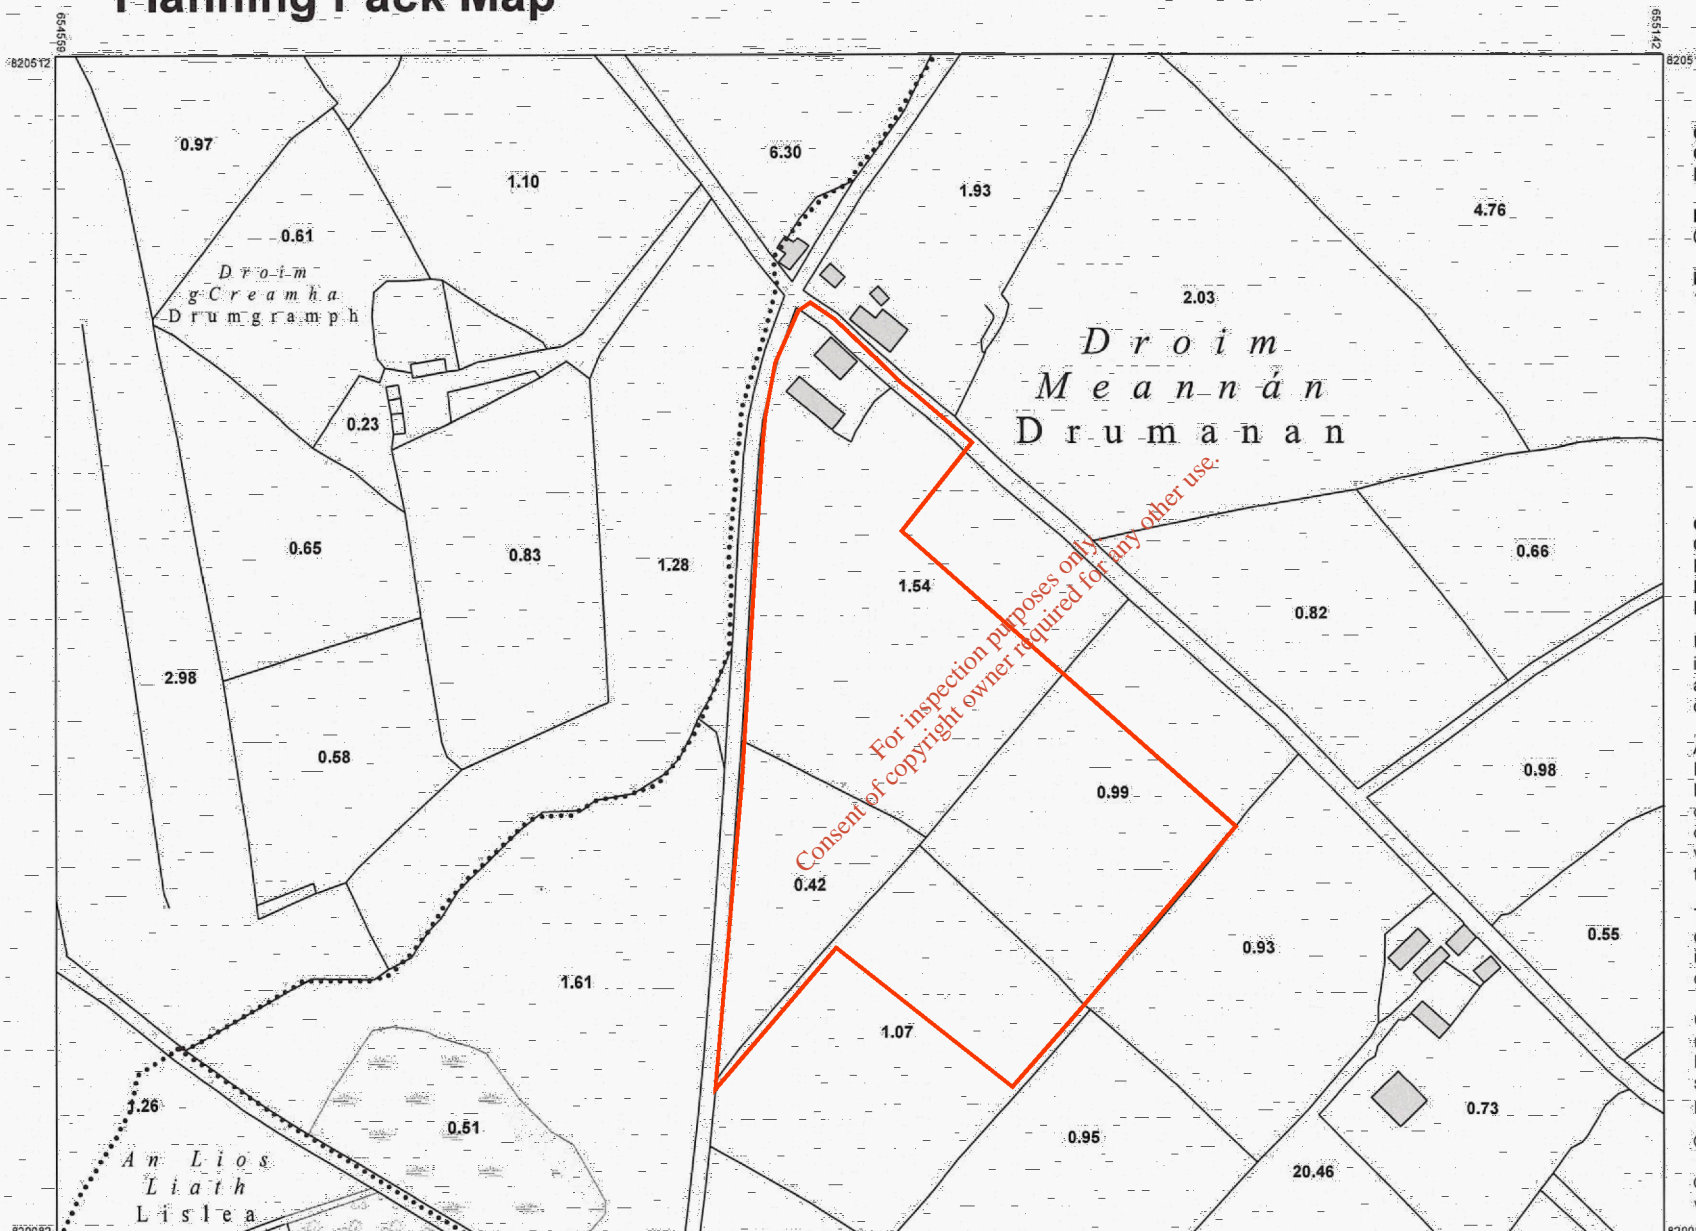

Planning Pack Map

CENTRE COORDINATES:
ITM 654851,820297

PUBLISHED: 07/05/2020 **ORDER NO.:** 50119168_1

MAP SERIES: 1:5,000 **MAP SHEETS:** 1349

COMPILED AND PUBLISHED BY:
Ordnance Survey Ireland,
Phoenix Park,
Dublin 8,
Ireland:

The representation on this map of a road, track or footpath is not evidence of the existence of a right of way.

Ordnance Survey maps never show legal property boundaries, nor do they show ownership of physical features.

© Suirbhéireacht Ordoanáis Éireann, 2020.
© Ordnance Survey Ireland, 2020.
www.osi.ie/copyright

OUTPUT SCALE: 1:2,500

CAPTURE RESOLUTION:
The map objects are only accurate to the resolution at which they were captured. Output scale is not indicative of data capture scale. Further information is available at: <http://www.osi.ie/search/Capture Resolution>