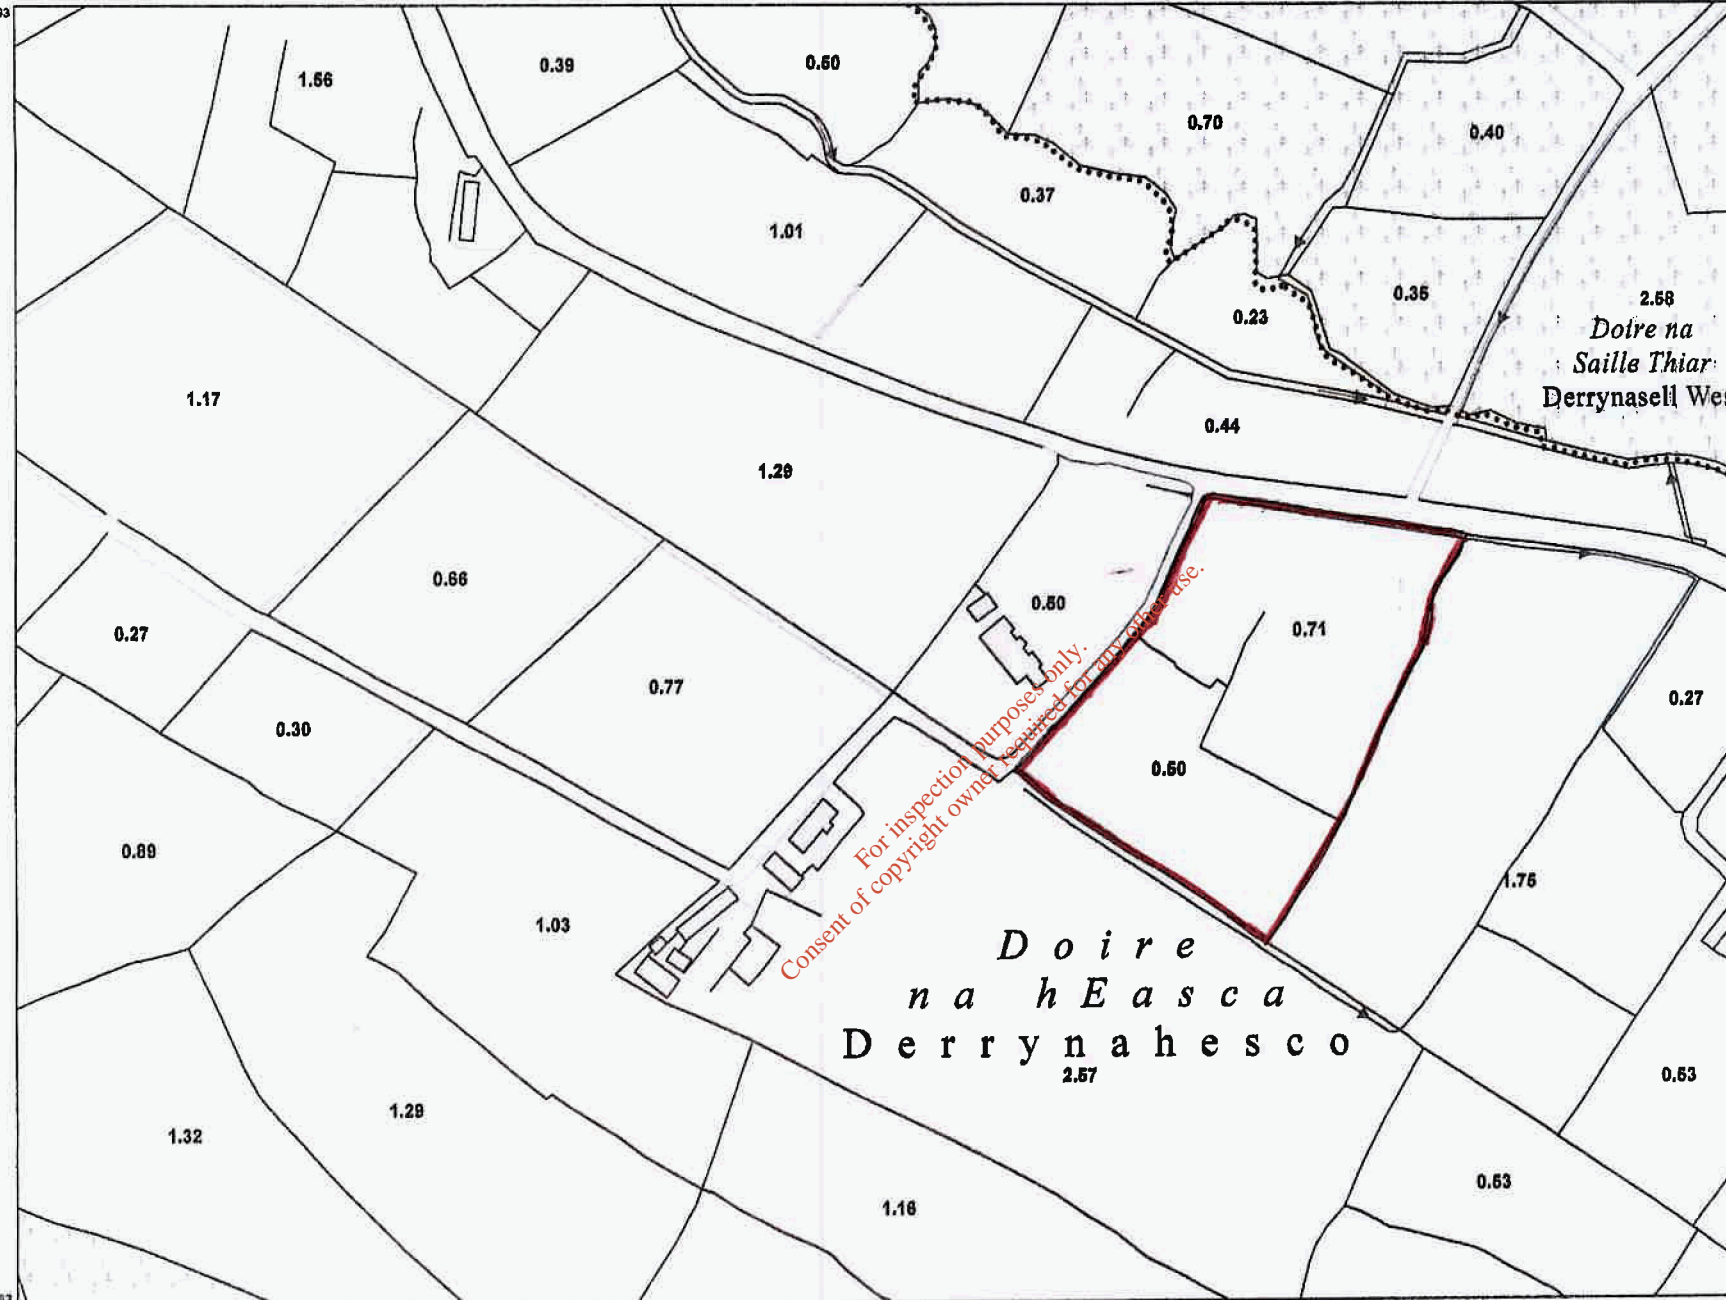

838793

838793

CENTRE
COORDINATES:
ITM 853073,838578

PUBLISHED: 16/12/2020 ORDER N: 50162105

MAP SERIES: 1:5,000 MAP SHE: 0974

COMPILED AND PUBLISHED
Ordnance Survey Ireland,
Phoenix Park,
Dublin 8,
Ireland.

Unauthorised reproduction
infringes Ordnance Survey
and Government of Ireland
copyright.

All rights reserved.
No part of this publication may
be copied, reproduced
or transmitted in any form
or by any means without the
written permission of
the copyright owners.

The representation on this map
of a road, track or footpath
is not evidence of the existence
of a right of way.

Ordnance Survey maps
never show legal property
boundaries, nor do they
show ownership of
physical features.

© Suirbhéireacht Ordanáis É
2020
© Ordnance Survey Ireland,
www.osi.ie/copyright

LEGEND:
<http://www.osi.ie>;
search 'Large Scale Legend'

For inspection purposes only.
Consent of copyright owner required for any other use.

Doire
na hEasca
Derrynahesco
2.57

838793

838793

OUTPUT SCALE: 1:2,500

CAPTURE RESOLUTION:
The map objects are only accurate to the
resolution at which they were captured.
Output scale is not indicative of data capture scale.
Further information is available at:
<http://www.osi.ie>; search 'Capture Resolution'