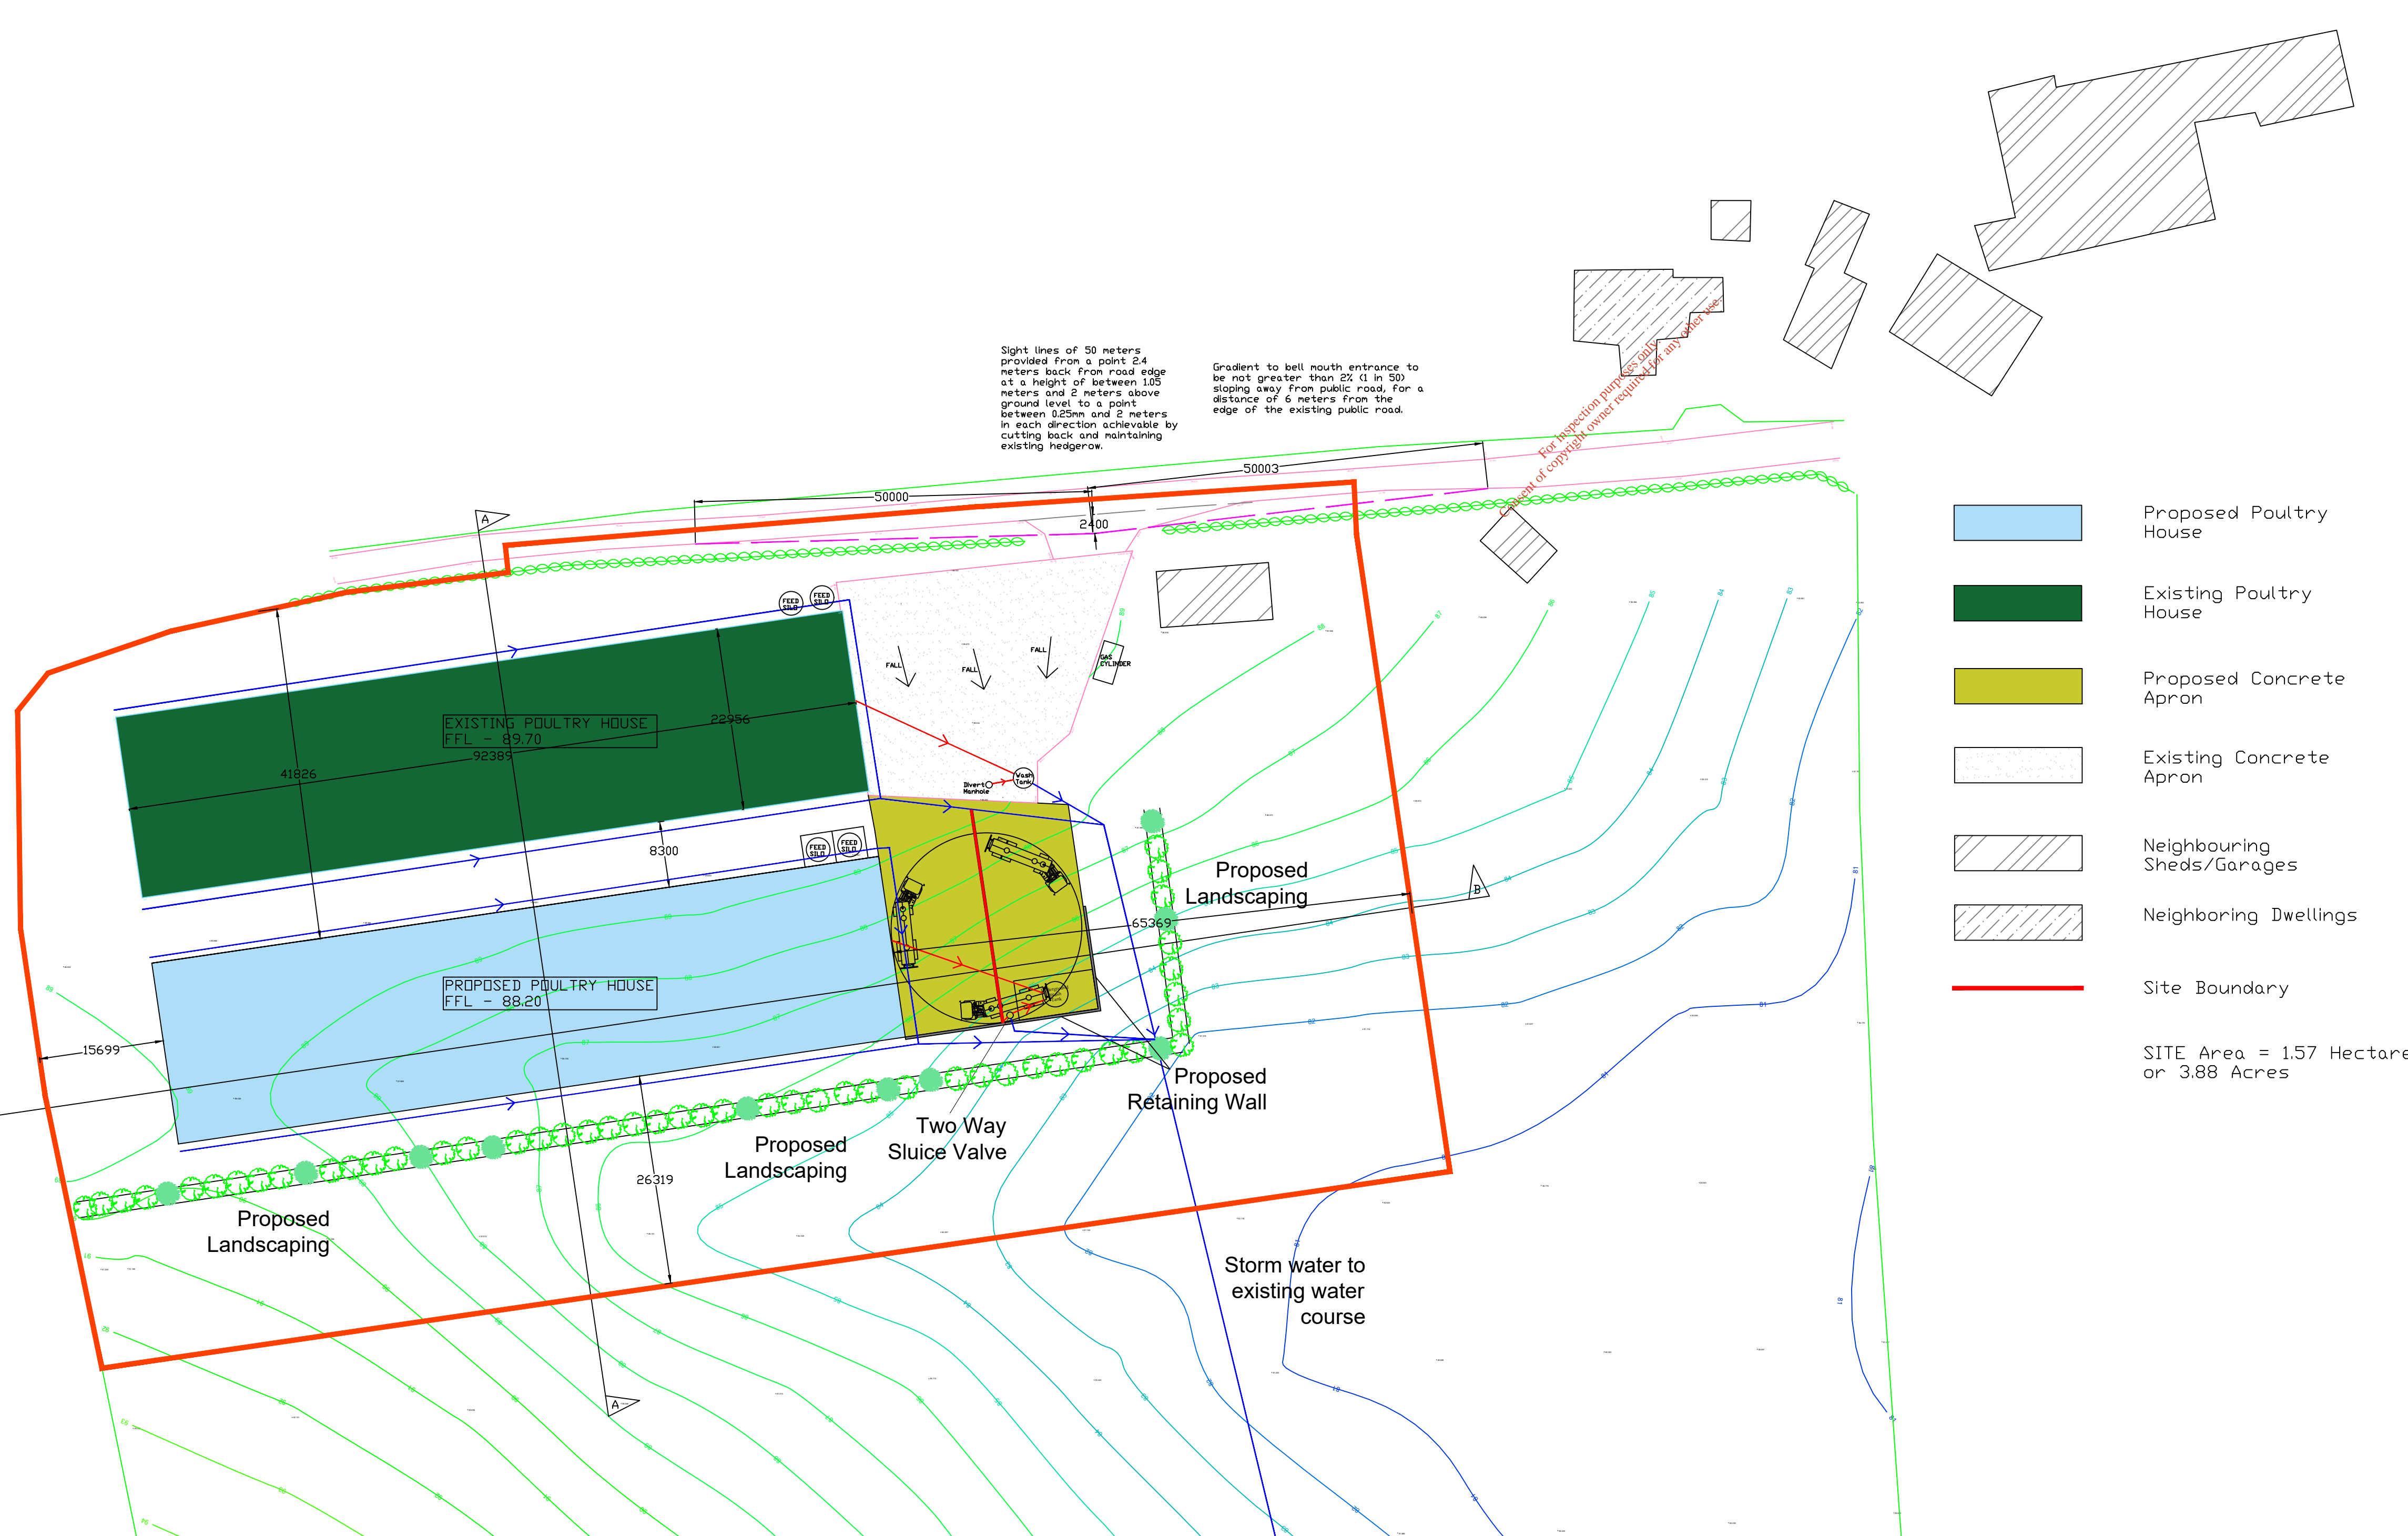

- Proposed Poultry House
- Existing Poultry House
- Proposed Concrete Apron
- Existing Concrete Apron
- Neighbouring Sheds/Garages
- Neighbouring Dwellings
- Site Boundary

SITE Area = 1.57 Hectares or 3.88 Acres