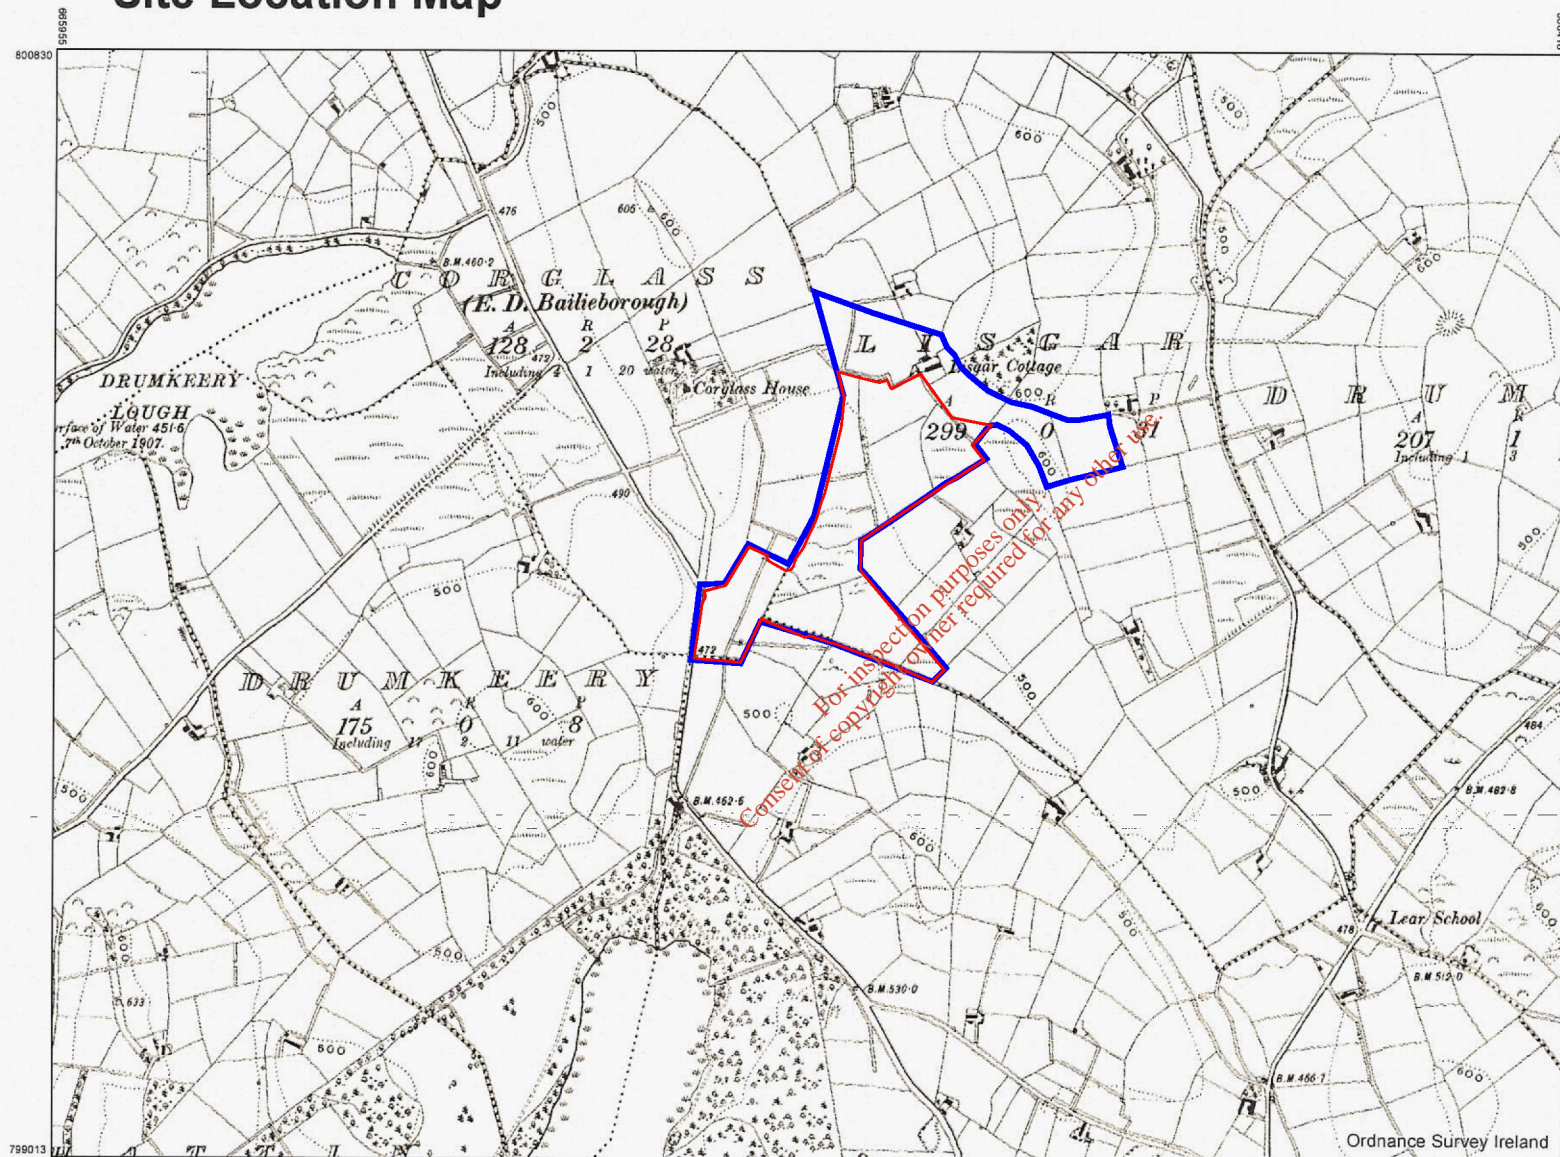

# Site Location Map

**CENTRE COORDINATES:**  
ITM 667186,799922

**PUBLISHED:** 26/08/2020  
**ORDER NO.:** 50137487\_1

**MAP SERIES:** 6 Inch Raster  
**MAP SHEETS:** CN028

**COMPILED AND PUBLISHED BY:**  
Ordnance Survey Ireland,  
Phoenix Park,  
Dublin 8,  
Ireland.

The representation on this map  
of a road, track or footpath  
is not evidence of the existence  
of a right of way.

Ordnance Survey maps  
never show legal property  
boundaries, nor do they  
show ownership of  
physical features.

© Suirbhéireacht Ordánais Éireann,  
2020  
© Ordnance Survey Ireland, 2020  
[www.osi.ie/copyright](http://www.osi.ie/copyright)

**LEGEND:**  
<http://www.osi.ie>;  
search 'Large Scale Legend'

**OUTPUT SCALE:** 1:10,560