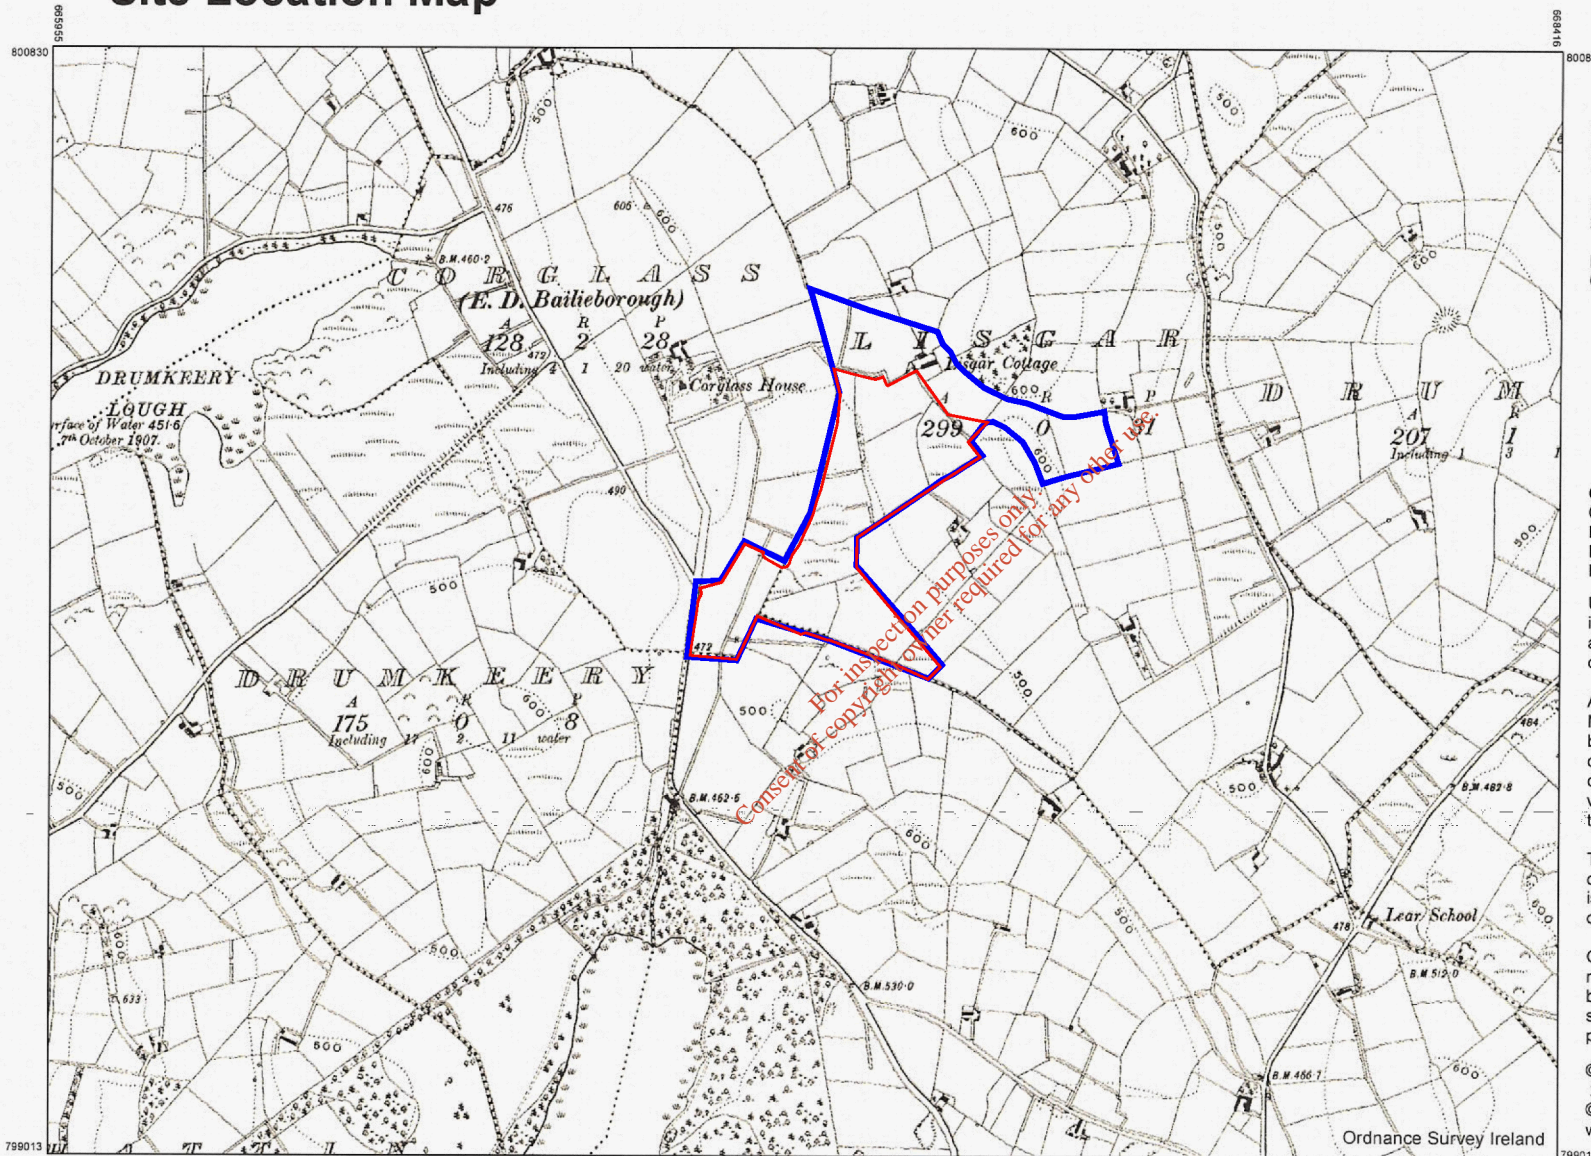

Site Location Map

CENTRE COORDINATES:
ITM 667186,799922

PUBLISHED: 26/08/2020
ORDER NO.: 50137487_1

MAP SERIES: 6 Inch Raster
MAP SHEETS: CN028

COMPILED AND PUBLISHED BY:
Ordnance Survey Ireland,
Phoenix Park,
Dublin 8,
Ireland.

The representation on this map
of a road, track or footpath
is not evidence of the existence
of a right of way.

Ordnance Survey maps
never show legal property
boundaries, nor do they
show ownership of
physical features.

© Suirbhéireacht Ordánais Éireann,
2020
© Ordnance Survey Ireland, 2020
www.osi.ie/copyright

LEGEND:
<http://www.osi.ie>;
search 'Large Scale Legend'

OUTPUT SCALE: 1:10,560

CAPTURE RESOLUTION:
The map objects are only accurate to the
resolution at which they were captured.
Output scale is not indicative of data capture scale.
Further information is available at:
<http://www.osi.ie>; search 'Capture Resolution'