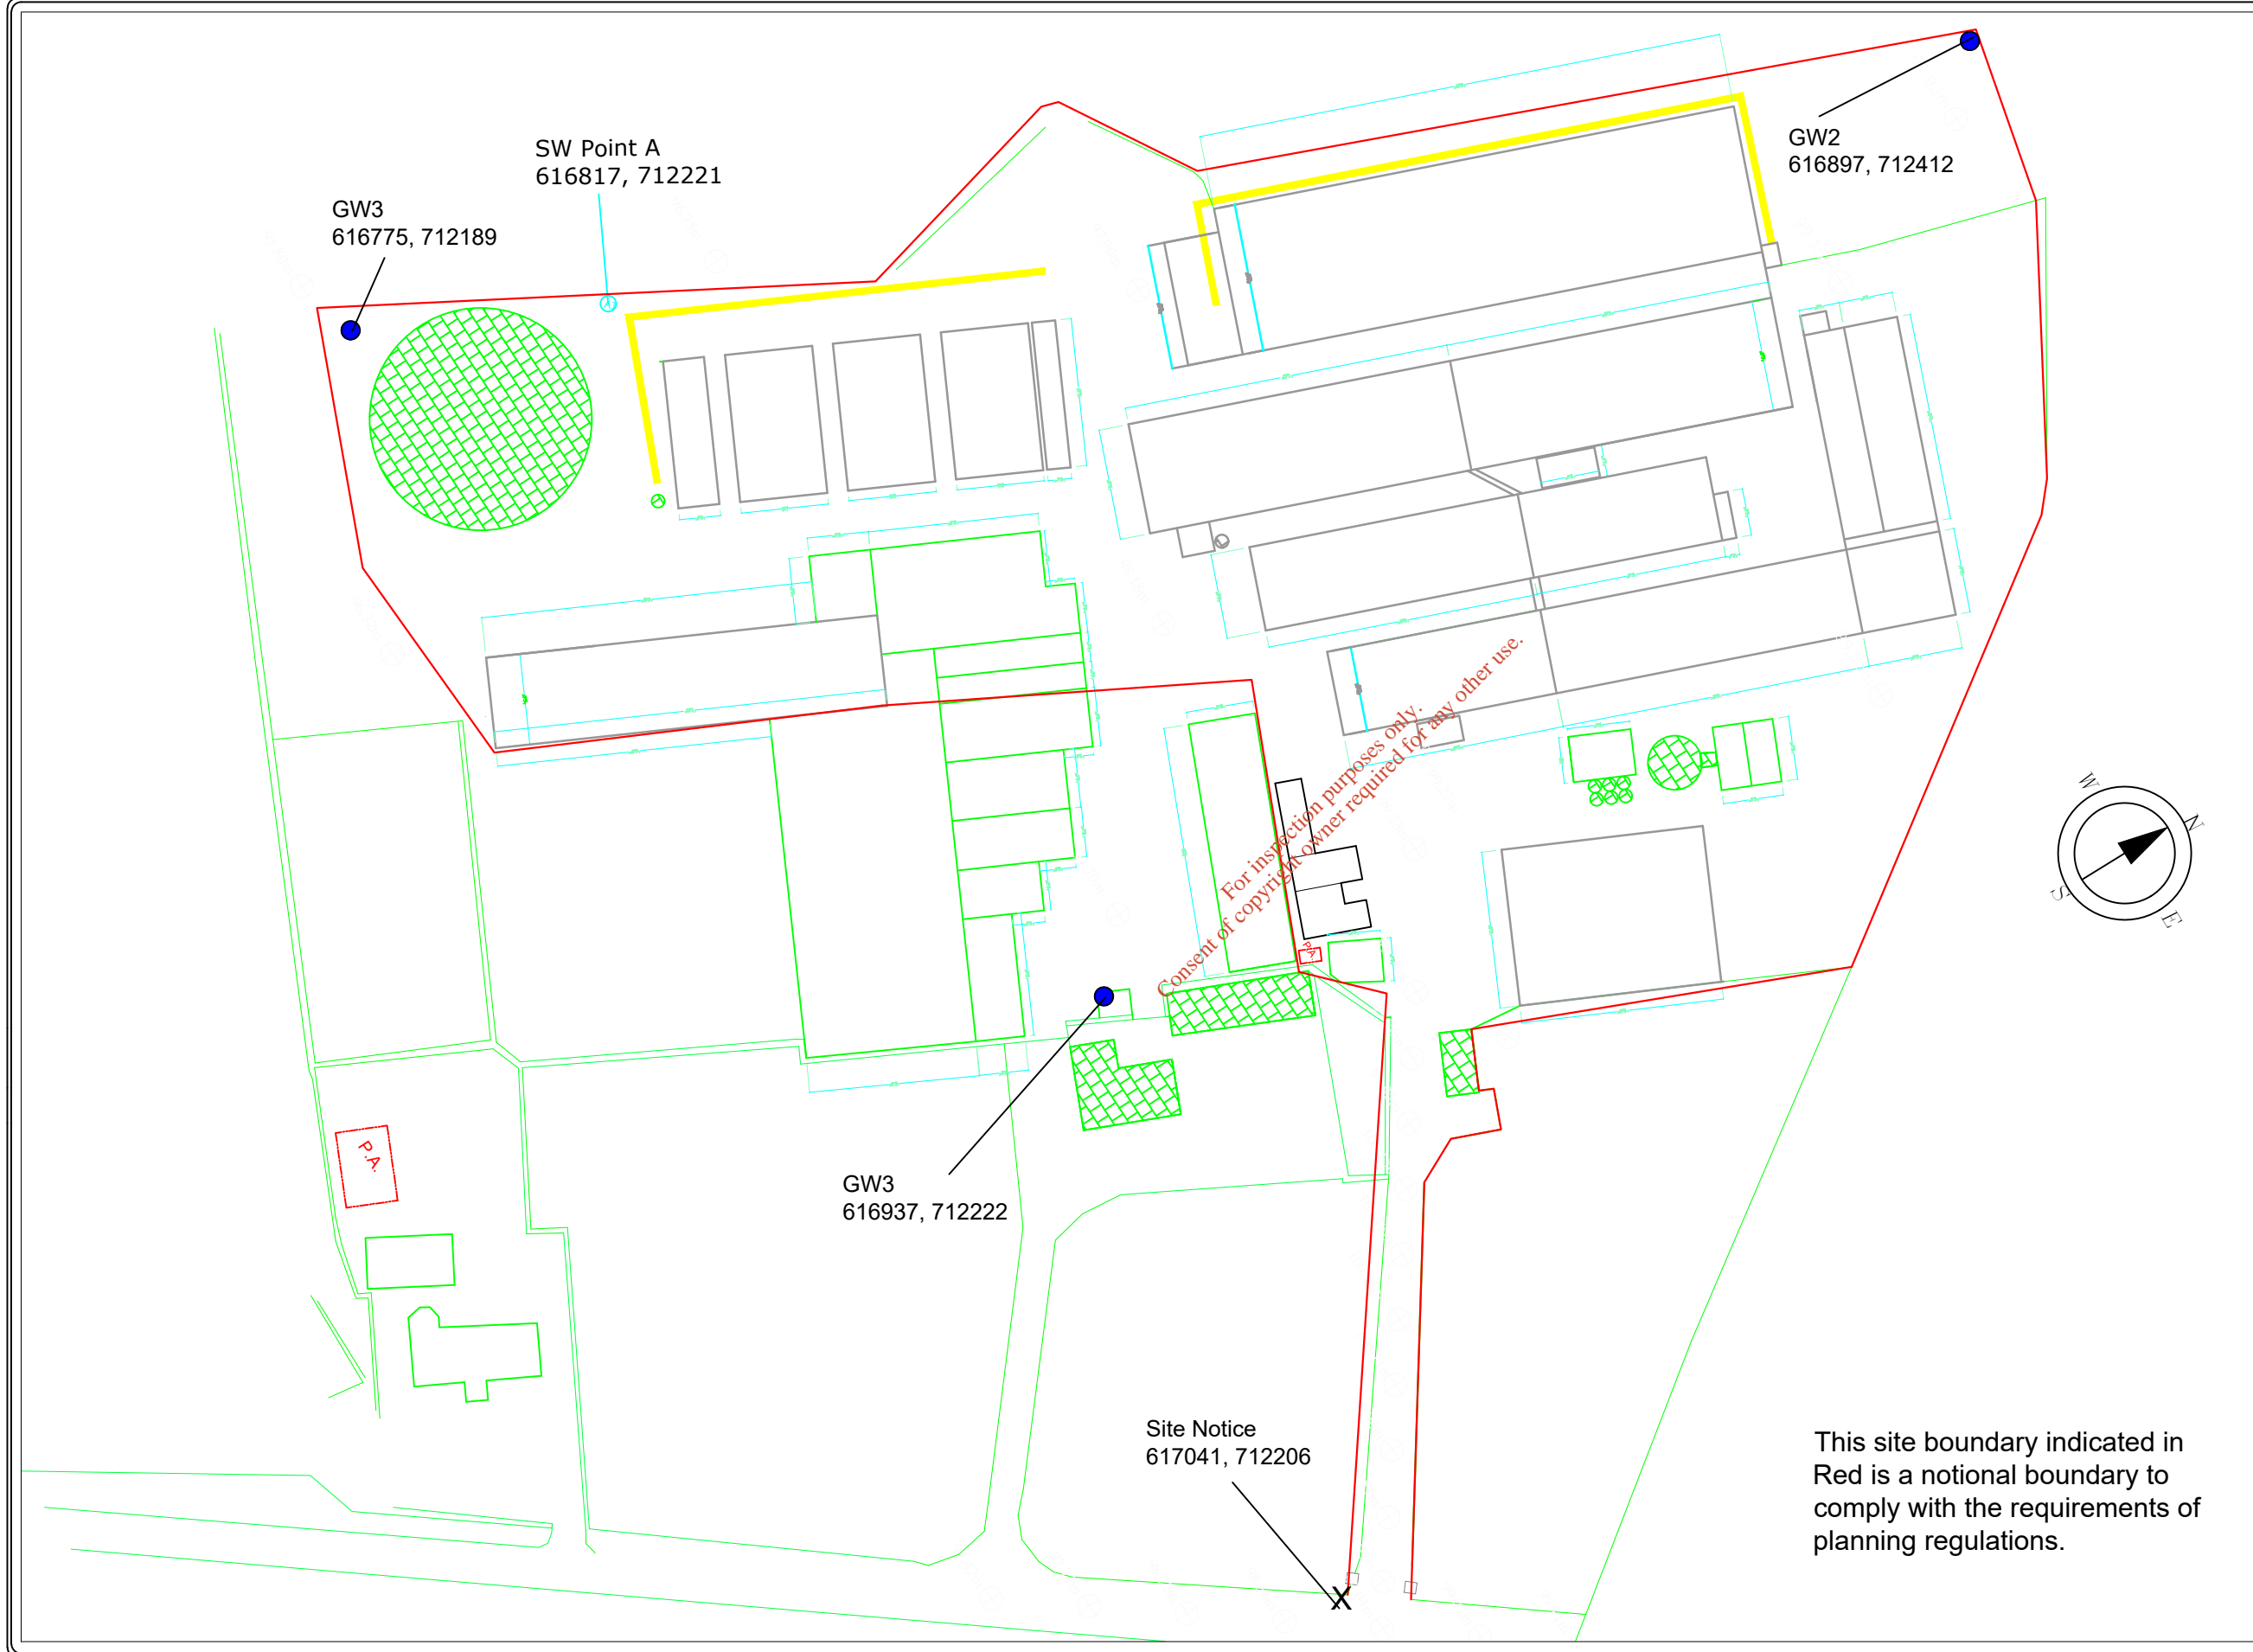

THIS DRAWING IS FOR PLANNING PERMISSION ONLY AND DOES NOT CONTAIN SUFFICIENT INFORMATION FOR THE CONSTRUCTION OF THE PROPOSED STRUCTURE. ALL WORKS ON THE ADJOINING PROPERTIES AND COMMON BOUNDARIES TO BE AGREED WITH ADJOINING OWNERS BEFORE THE WORK COMMENCES.

Legend

- Areas where the tanks are overground
- Well Location
- Downpipe
- Spot Level (Metres above Sea Level)

Revision/issue		Date

Name and Address

Moorestfort Lattin Co Tipperary

Email info@nrge.ie
Phone 062 55385
Fax 062 55483

Project Name and Address

Harvest Lodge pigs Ltd,
Gortnamuc,
Kilcormac,
Co. Offaly

Date	Aug 2020	Sheet	001
Drawn By	M McEniry		
Scale	1:1000		

This site boundary indicated in Red is a notional boundary to comply with the requirements of planning regulations.