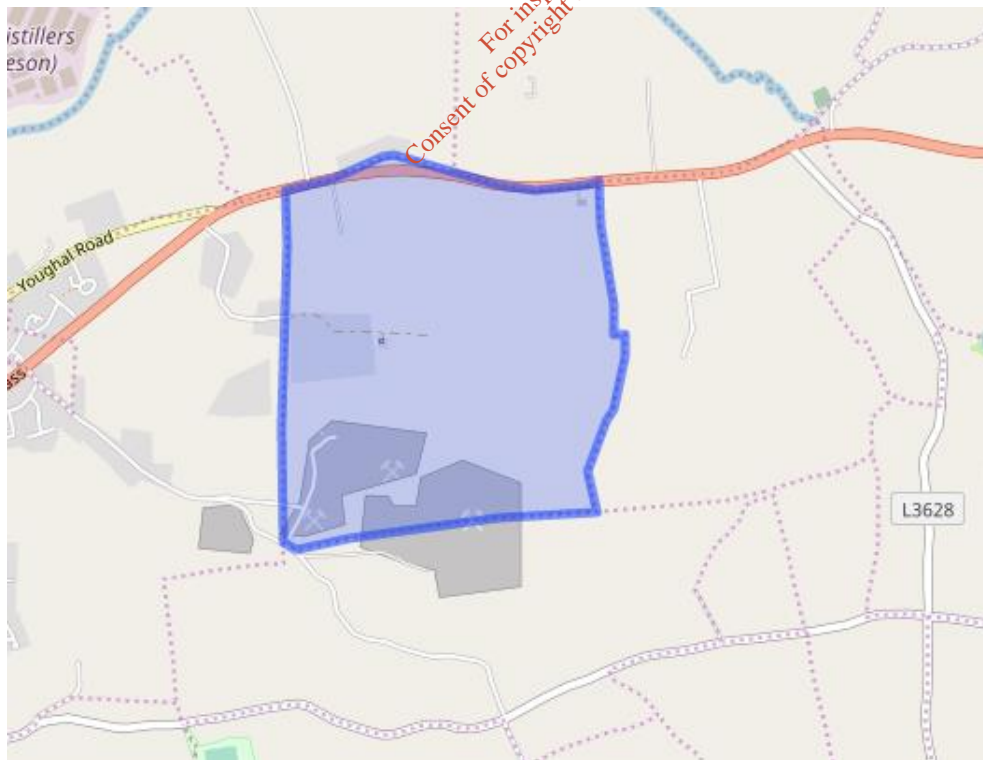

# ATTACHMENT-3-2-2-MULTIPLE TOWNLAND DETAILS

### 1.1 SITE LOCATION AND CONTEXT

The subject site is situated in the townlands of Castleredmond, Carrigshane and Coppingerstown to the south west of Midleton, Co. Cork.

Figure 1: Site Location

### 1.2 TOWNLAND LOCATIONS

The locations of the townlands are shown on Figures 2, 3 and 4.

**Figure 2: Castleredmond Townland**

**Figure 3: Carrigshane Townland**

**Figure 4: Coppingerstown Townland**

For inspection purposes only.  
Consent of copyright owner required for any other use.