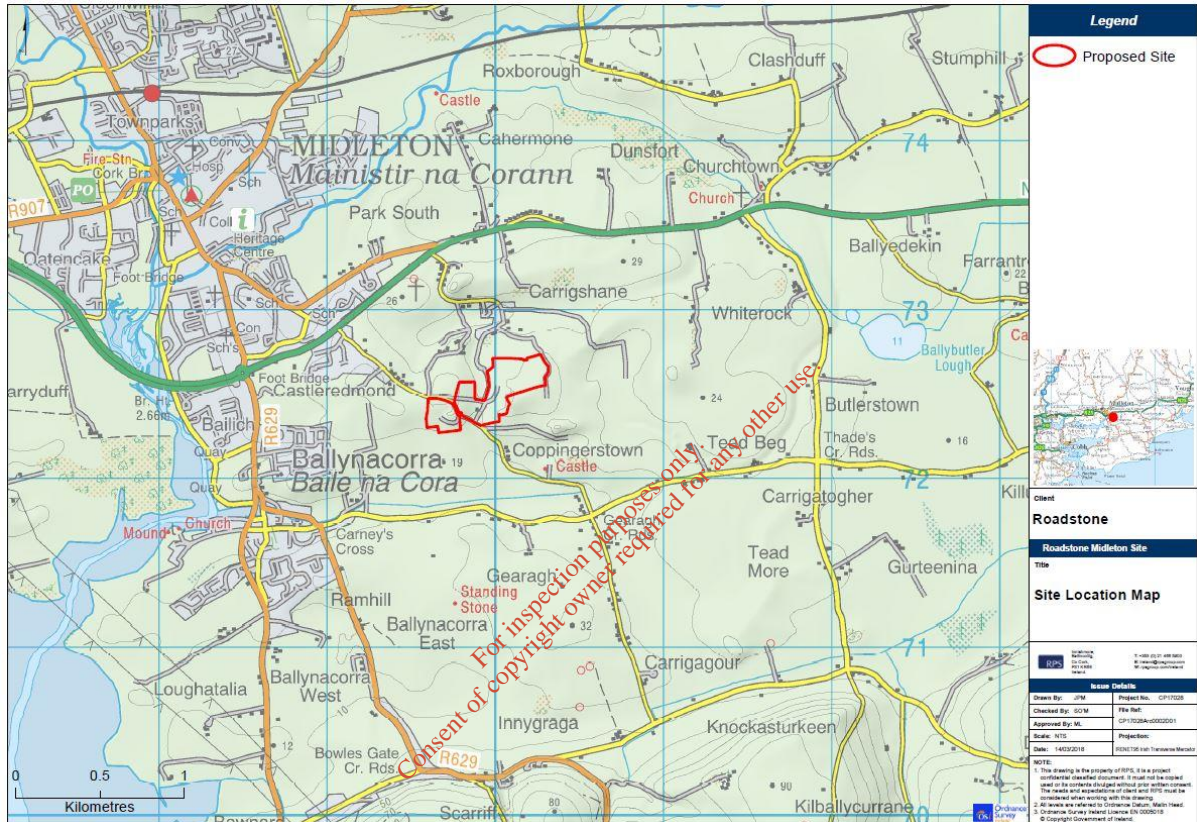

# ATTACHMENT-3-2-2-MULTIPLE TOWNLAND DETAILS

## TABLE OF CONTENTS

1.1 INTRODUCTION .....	1
1.1 SITE LOCATION AND CONTEXT .....	1
1.2 TOWNLAND LOCATIONS.....	1

*For inspection purposes only.  
Consent of copyright owner required for any other use.*

### 1.1 SITE LOCATION AND CONTEXT

The subject site is situated in the townlands of Castleredmond, Carrigshane and Coppingerstown to the south west of Midleton, Co. Cork.

Figure 1: Site Location

### 1.2 TOWNLAND LOCATIONS

The locations of the townlands are shown on Figures 2, 3 and 4.

**Figure 2: Castleredmond Townland**

**Figure 3: Carrigshane Townland**

**Figure 4: Coppingerstown Townland**

For inspection purposes only.  
Consent of copyright owner required for any other use.