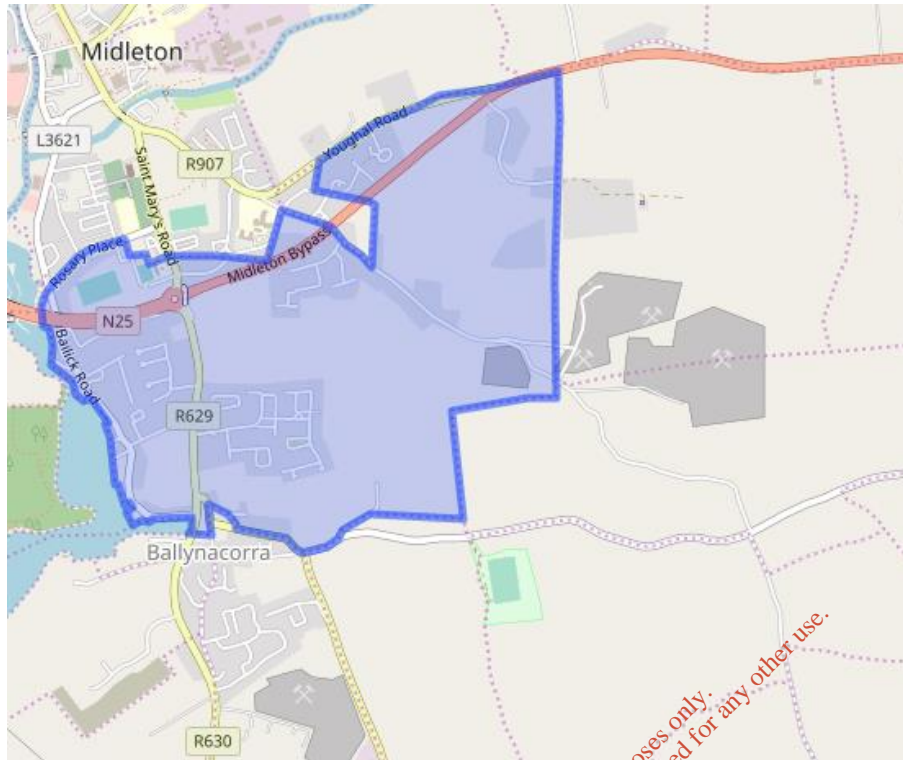

# ATTACHMENT-3-2-2-MULTIPLE TOWNLAND DETAILS

### 1.1 SITE LOCATION AND CONTEXT

The subject site is situated in the townlands of Castleredmond, Carrigshane and Coppingerstown to the south west of Midleton, Co. Cork.

Figure 1: Site Location

### 1.2 TOWNLAND LOCATIONS

The locations of the townlands are shown on Figures 2, 3 and 4.

**Figure 2: Castleredmond Townland**

**Figure 3: Carrigshane Townland**

**Figure 4: Coppingerstown Townland**

For inspection purposes only.  
Consent of copyright owner required for any other use.