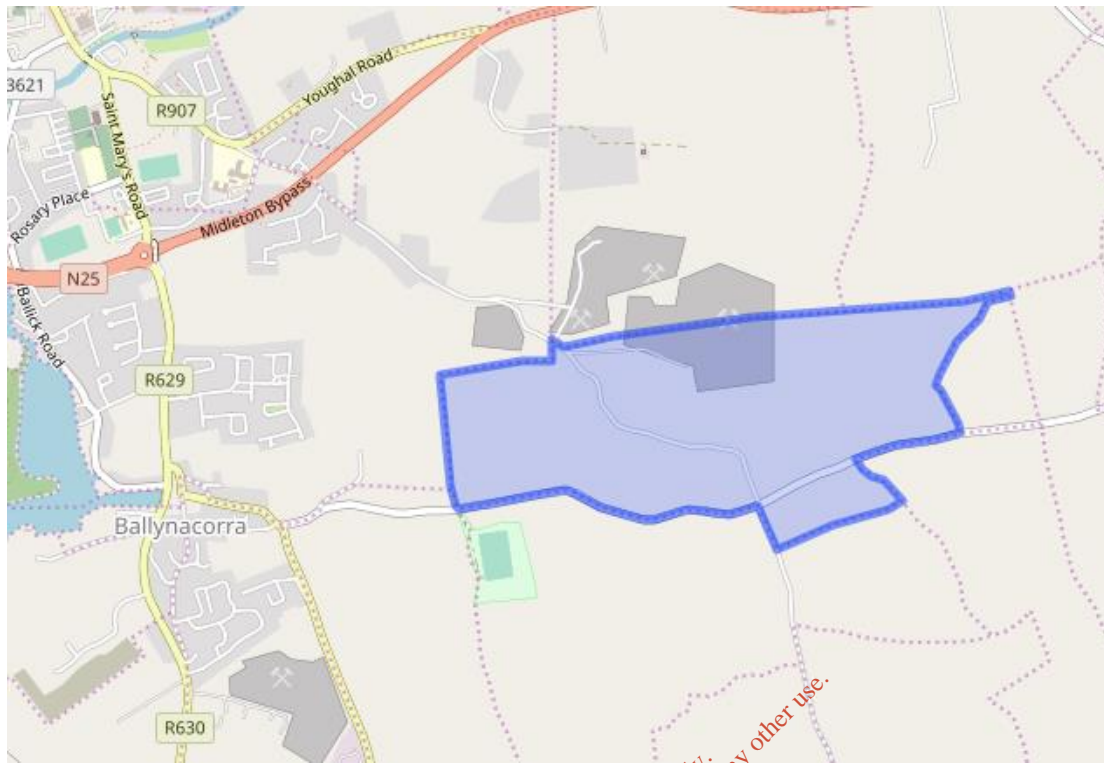

# ATTACHMENT-3-2-2-MULTIPLE TOWNLAND DETAILS

### 1.1 SITE LOCATION AND CONTEXT

The subject site is situated in the townlands of Castleredmond, Carrigshane and Coppingerstown to the south west of Midleton, Co. Cork.

Figure 1: Site Location

### 1.2 TOWNLAND LOCATIONS

The locations of the townlands are shown on Figures 2, 3 and 4.

**Figure 2: Castleredmond Townland**

**Figure 3: Carrigshane Townland**

**Figure 4: Coppingerstown Townland**

For inspection purposes only.  
Consent of copyright owner required for any other use.