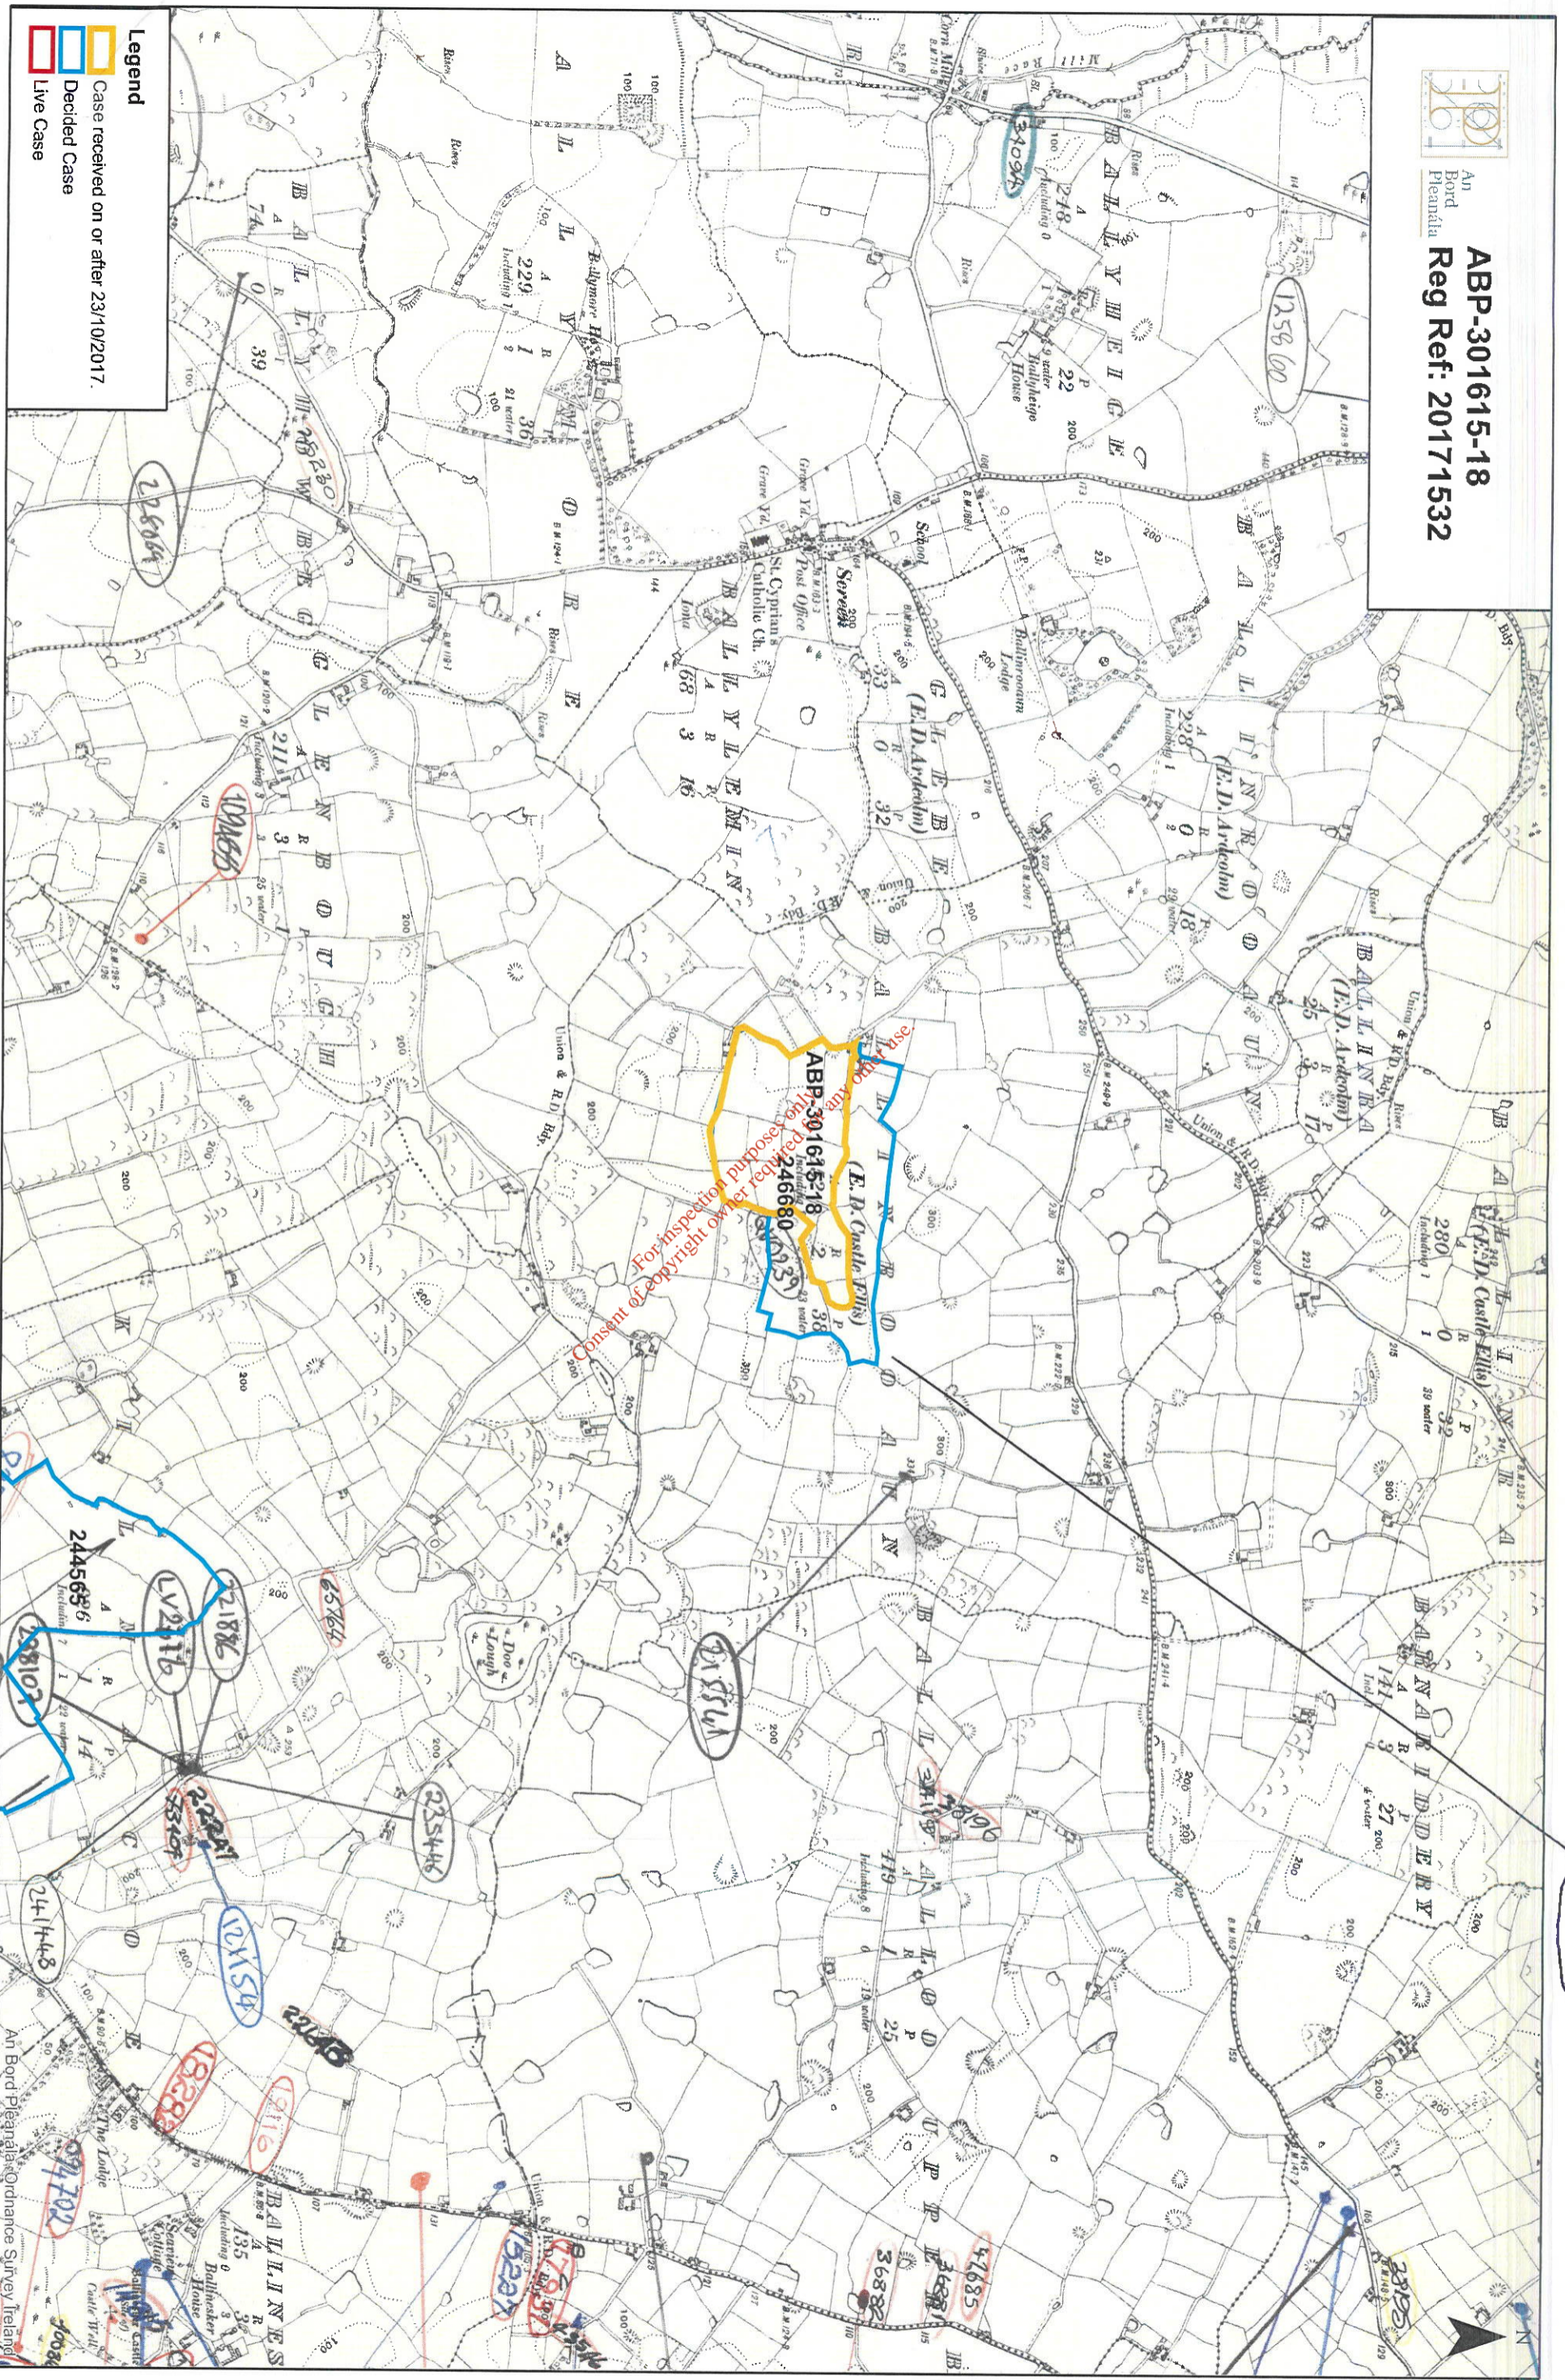

An Bord Pleanála

ABP-301615-18
Reg Ref: 20171532

Legend

- Case received on or after 23/10/2017.
- Decided Case
- Live Case

Date Printed: 05-Jul-18
Printed by: ssuton

Ordnance Survey Ireland Licence No EN 0059215
© Ordnance Survey Ireland Government of Ireland

© Ordnance Survey Ireland

An Bord Pleanála
 ABP-301615-18
 Reg Ref: 20171532

Legend

- Case received on or after 23/10/2017.
- Decided Case
- Live Case

Date Printed: 05-Jul-18
 Printed by: ssutton

0 0.25 0.5 0.75 1
 Kilometers