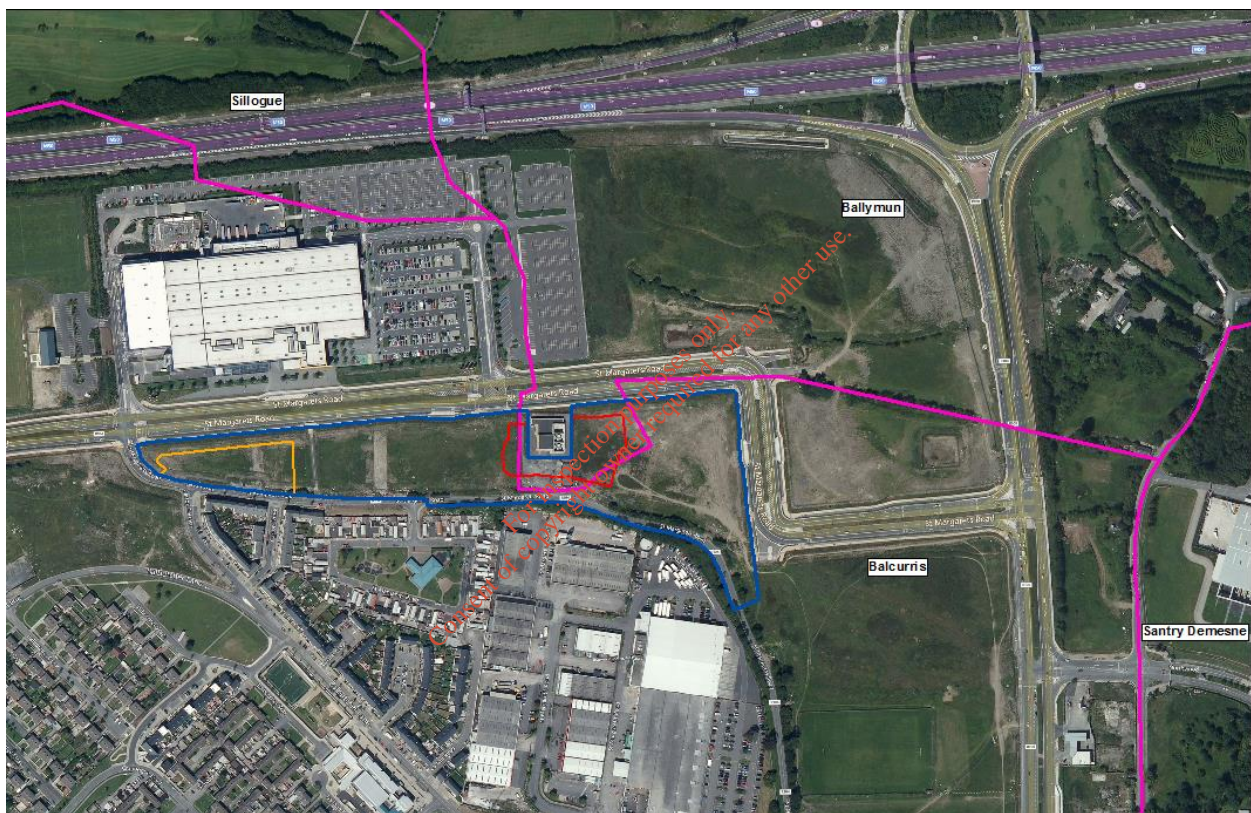

Attachment – Multiple Townland Details

The Waste Licence boundary for the North City Operations Depot waste handling area is located within the overall depot site boundary. The Waste Licence boundary is outlined in red below and the overall site boundary is outlined in blue.

The land on which the NCOD licenced facility is located is in the townlands of Balcurris and Ballymun as shown in Figure 1 below.

The Waste Licence boundary for the nearby Ballymun Recycling Centre is outlined in orange below.

Figure 1: NCOD Waste Licence area outlined in red and townlands outlined in black (Note: Waste Licence boundary area for Ballymun Recycling Centre shown in orange)