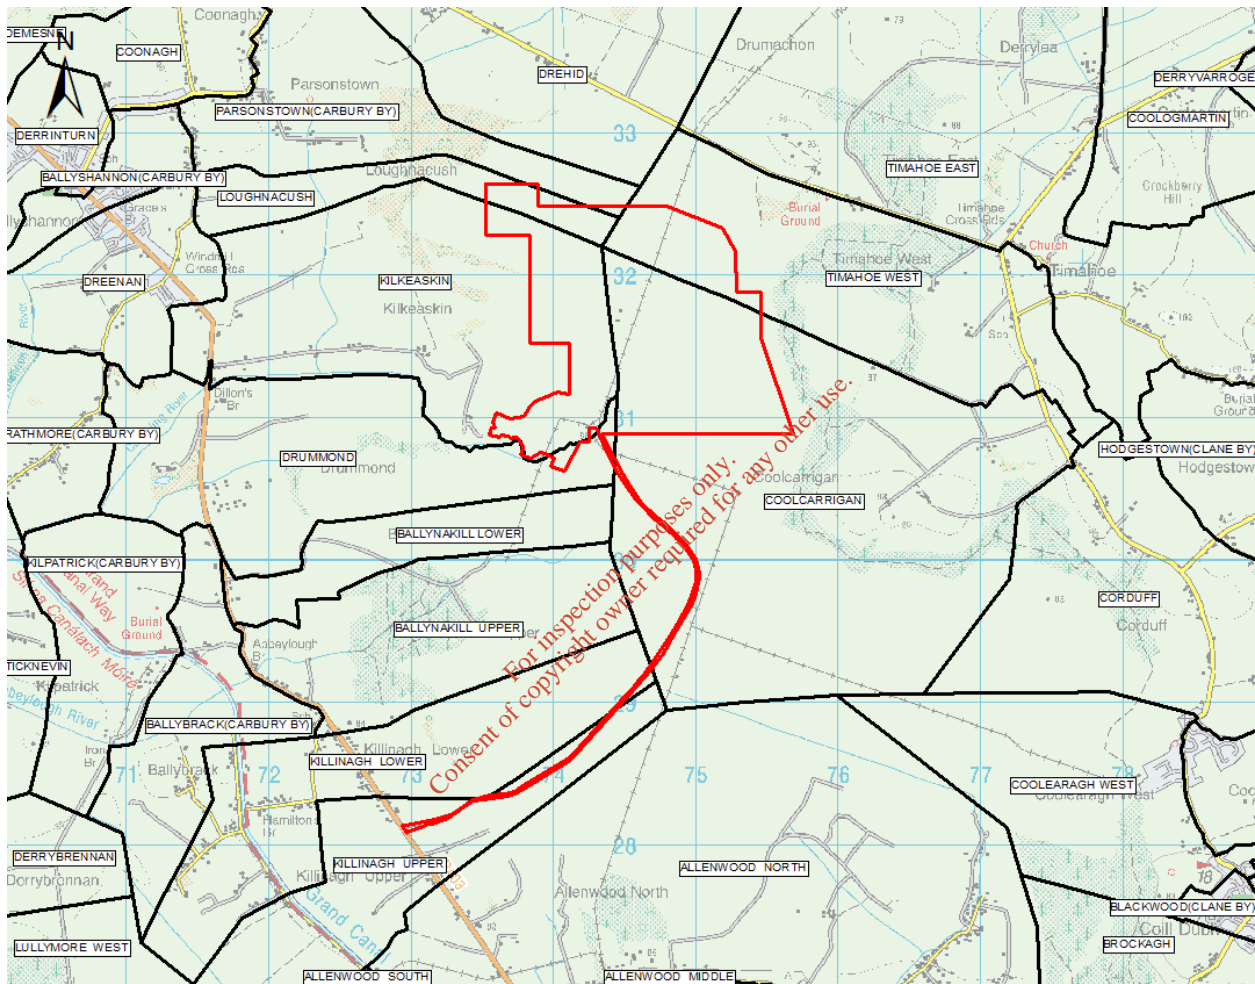

Attachment-Multiple Townland Details

The Drehid Waste Management Facility is located on 272 hectares (ha) of land within a larger Bord na Móna landholding. The land on which the facility, and licensed area is located, is in the townlands of Timahoe West, Coolcarrigan, Killinagh Upper, Killinagh Lower, Drummond, Kilkeaskin, Loughnacush and Parsonstown as shown in Figure 1 below.

Figure 1: Application area outlined in red and townlands