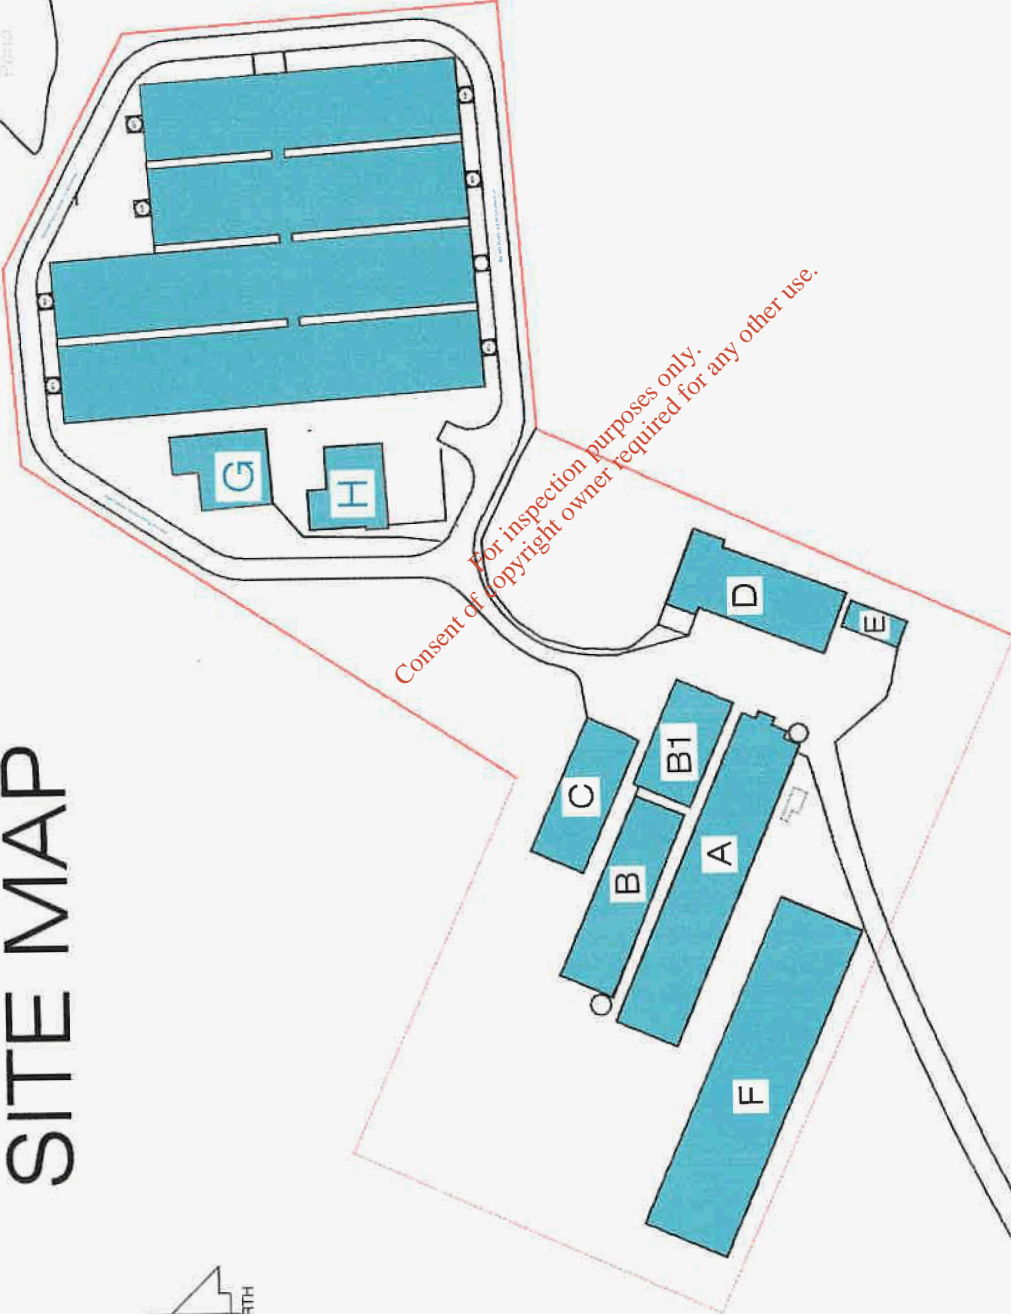

# SITE MAP

Consent of copyright owner required for any other use.  
For inspection purposes only.

shed

Scale: **1/2500**    Date: **B.2.3**

Drawn: **15/04/2018**    Project: **R.M.C.008**

### Site Plan