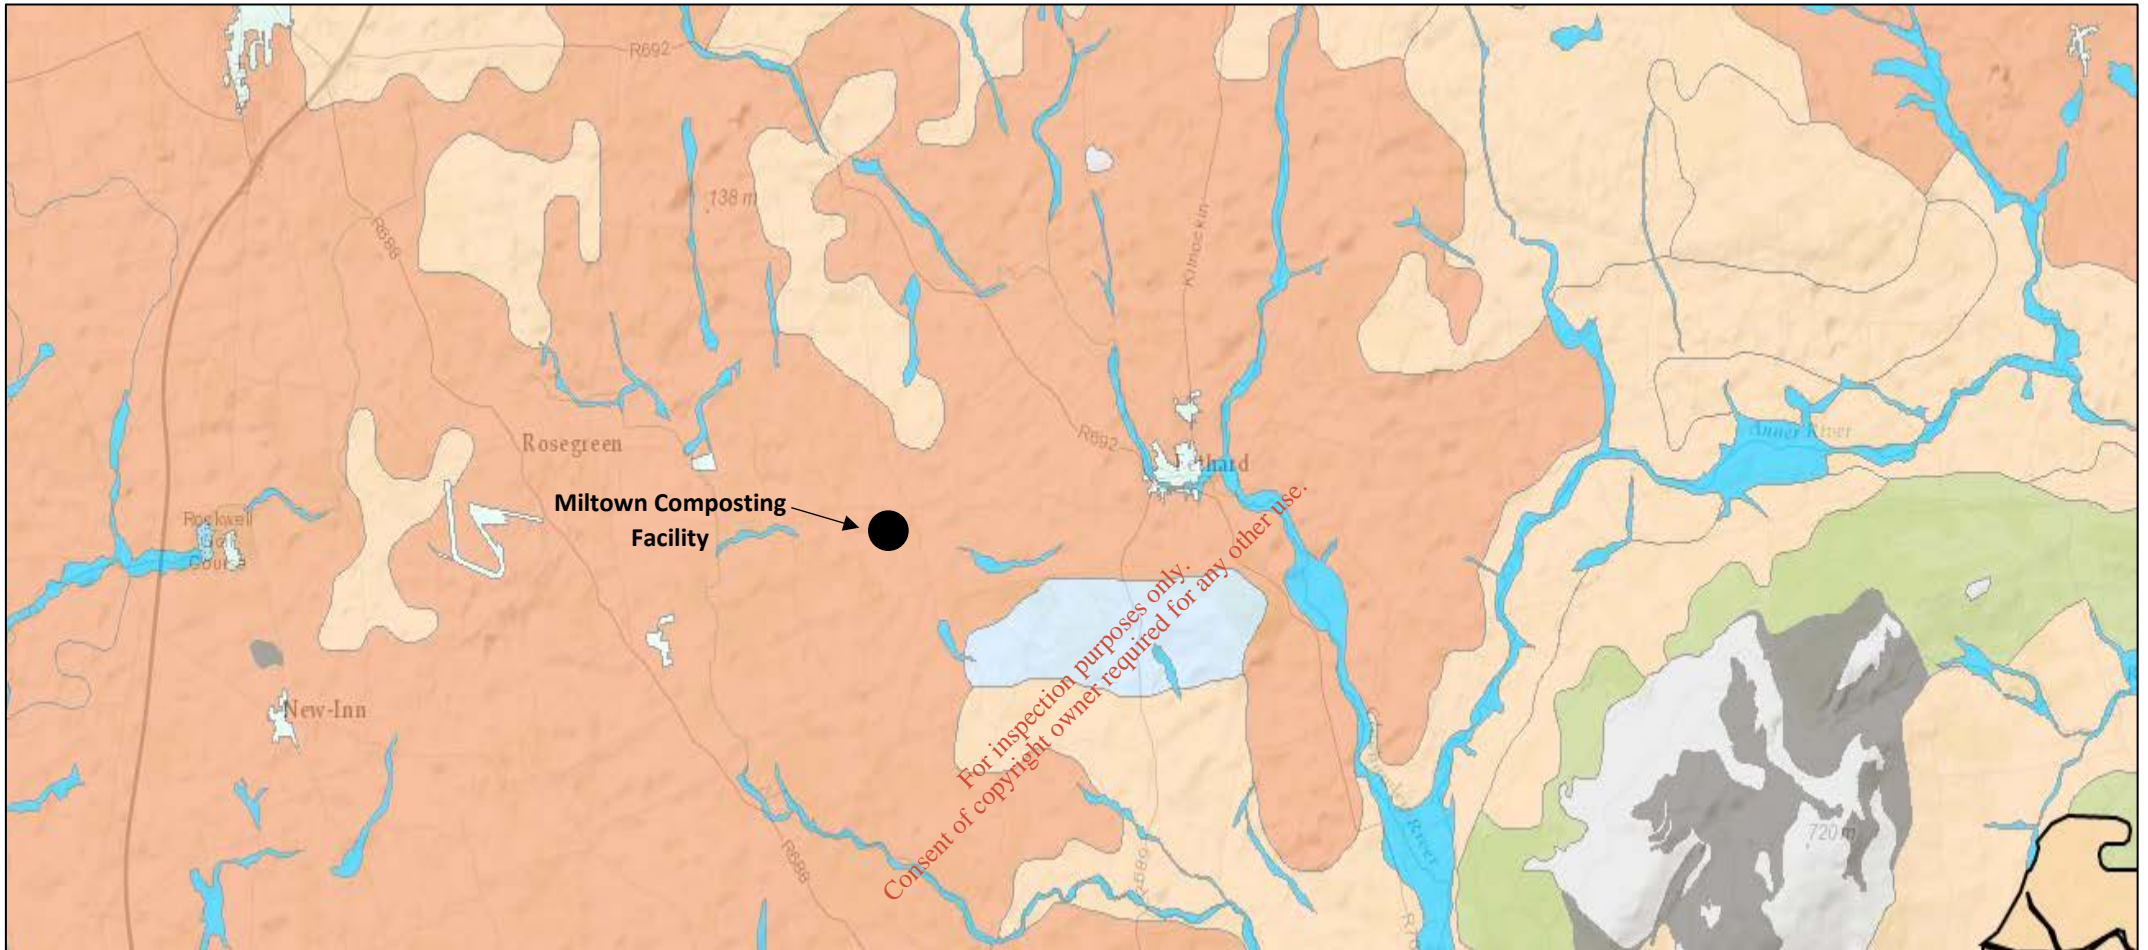

Attachment H.1

Soils Map

For inspection purposes only.
Consent of copyright owner required for any other use.

	CLIENT: Miltown Composting Limited	LOCATION: Miltownmore, Fethard, Co. Tipperary	DATE: 10/06/16
	TITLE: Subsoil Classification	DRAWING REF: 3201-005	LEGEND:  Elton (1000x) - Fine loamy drift with limestones