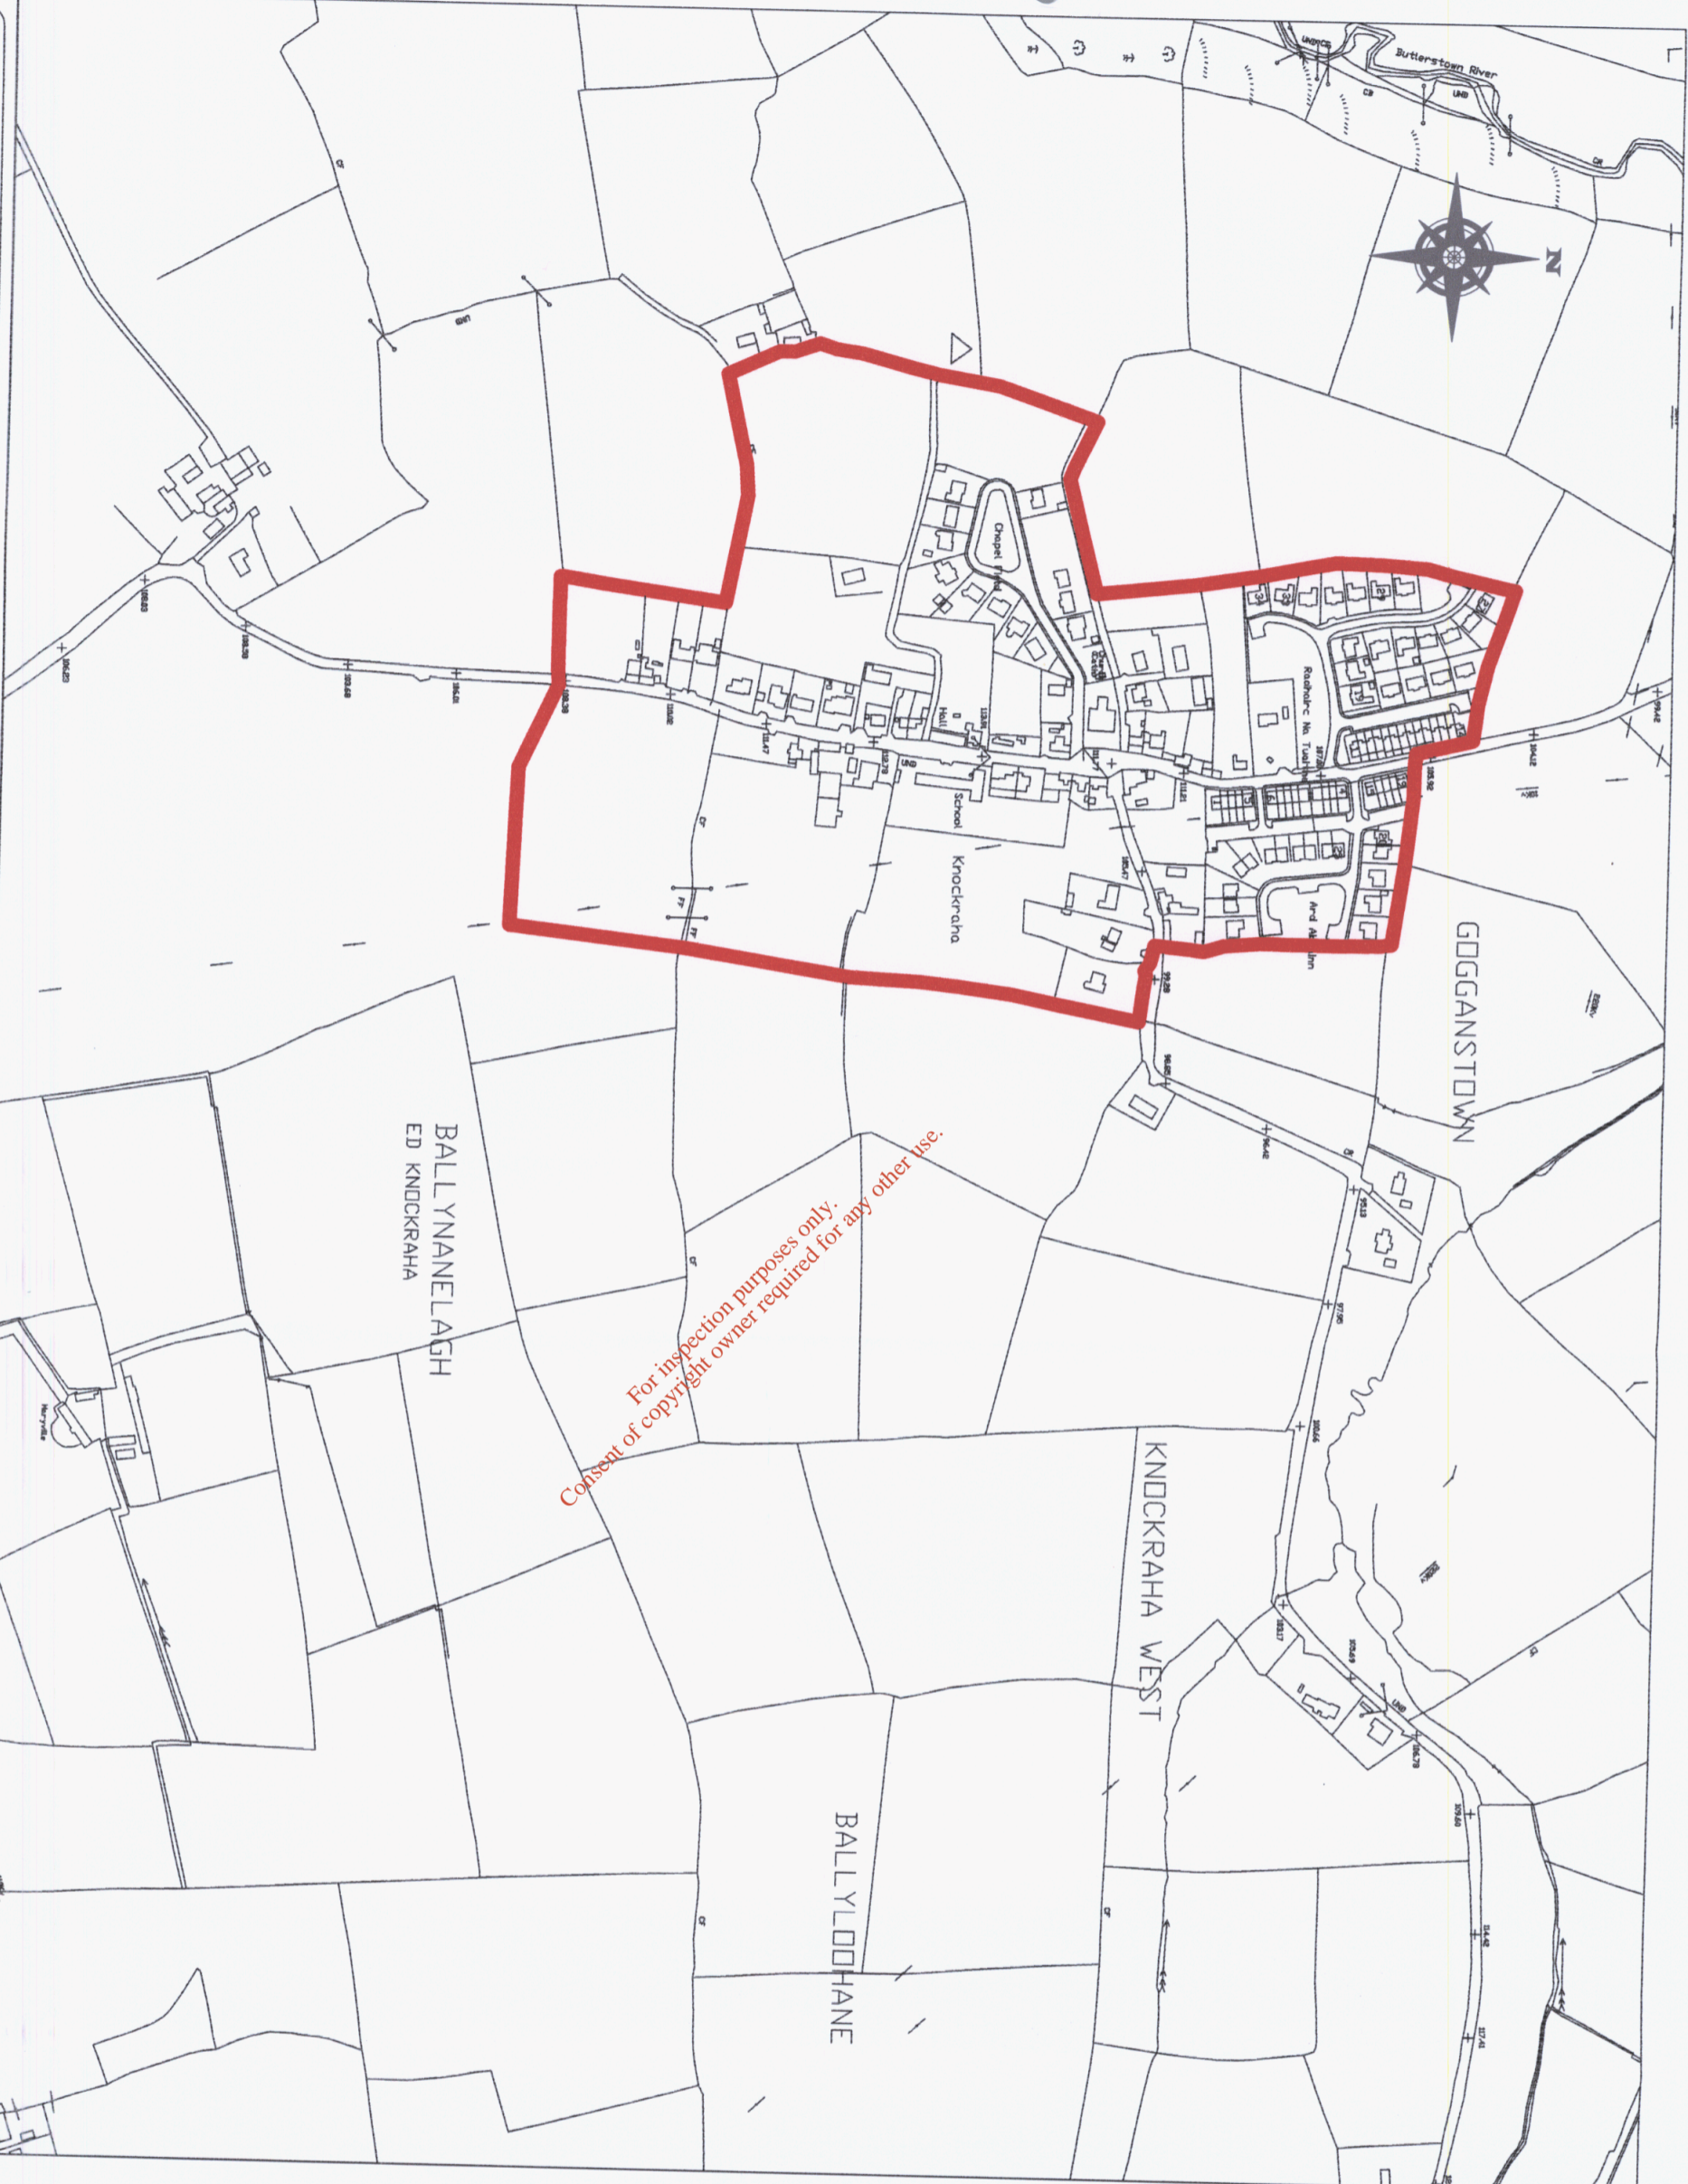

CORK COUNTY COUNCIL
South Cork Division
County Hall,
Carrigrohane Rd.,
CORK.
Tel. 021-4276991
Fax 021-4276931

*For inspection purposes only.
Consent of copyright owner required for any other use.*

NOTES:
This map is the property of Cork County Council. It is a confidential document and must not be copied, used, or its contents divulged without the Council's prior written consent.
Ordnance Survey Ireland data reproduced under OSI Licence number: Cork County Council CCHA 2004/07. Unauthorised reproduction infringes Ordnance Survey Ireland and Government of Ireland. © Ordnance Survey Ireland

Agglomeration -- Red

Rev	By	Date	Description

N.O'Keefe, B.Eng., C.Eng., Eurling, F.I.E.L., M.I.C.E.,
County Engineer
County Hall, Cork

P. Power
Director of Services
South Cork

Project: CERTIFICATE OF AUTHORISATION APPLICATION
Title: A1 - Agglomeration
Location: Knockraha, Co. Cork
Drawn: T.M.G.M. Checked: G.O'H.
Signed: T.M.G.M. Approved: G.O'H.
Date: Dec. 2009
Original Scale: 1:5000
Drawing No: A1-MaP1