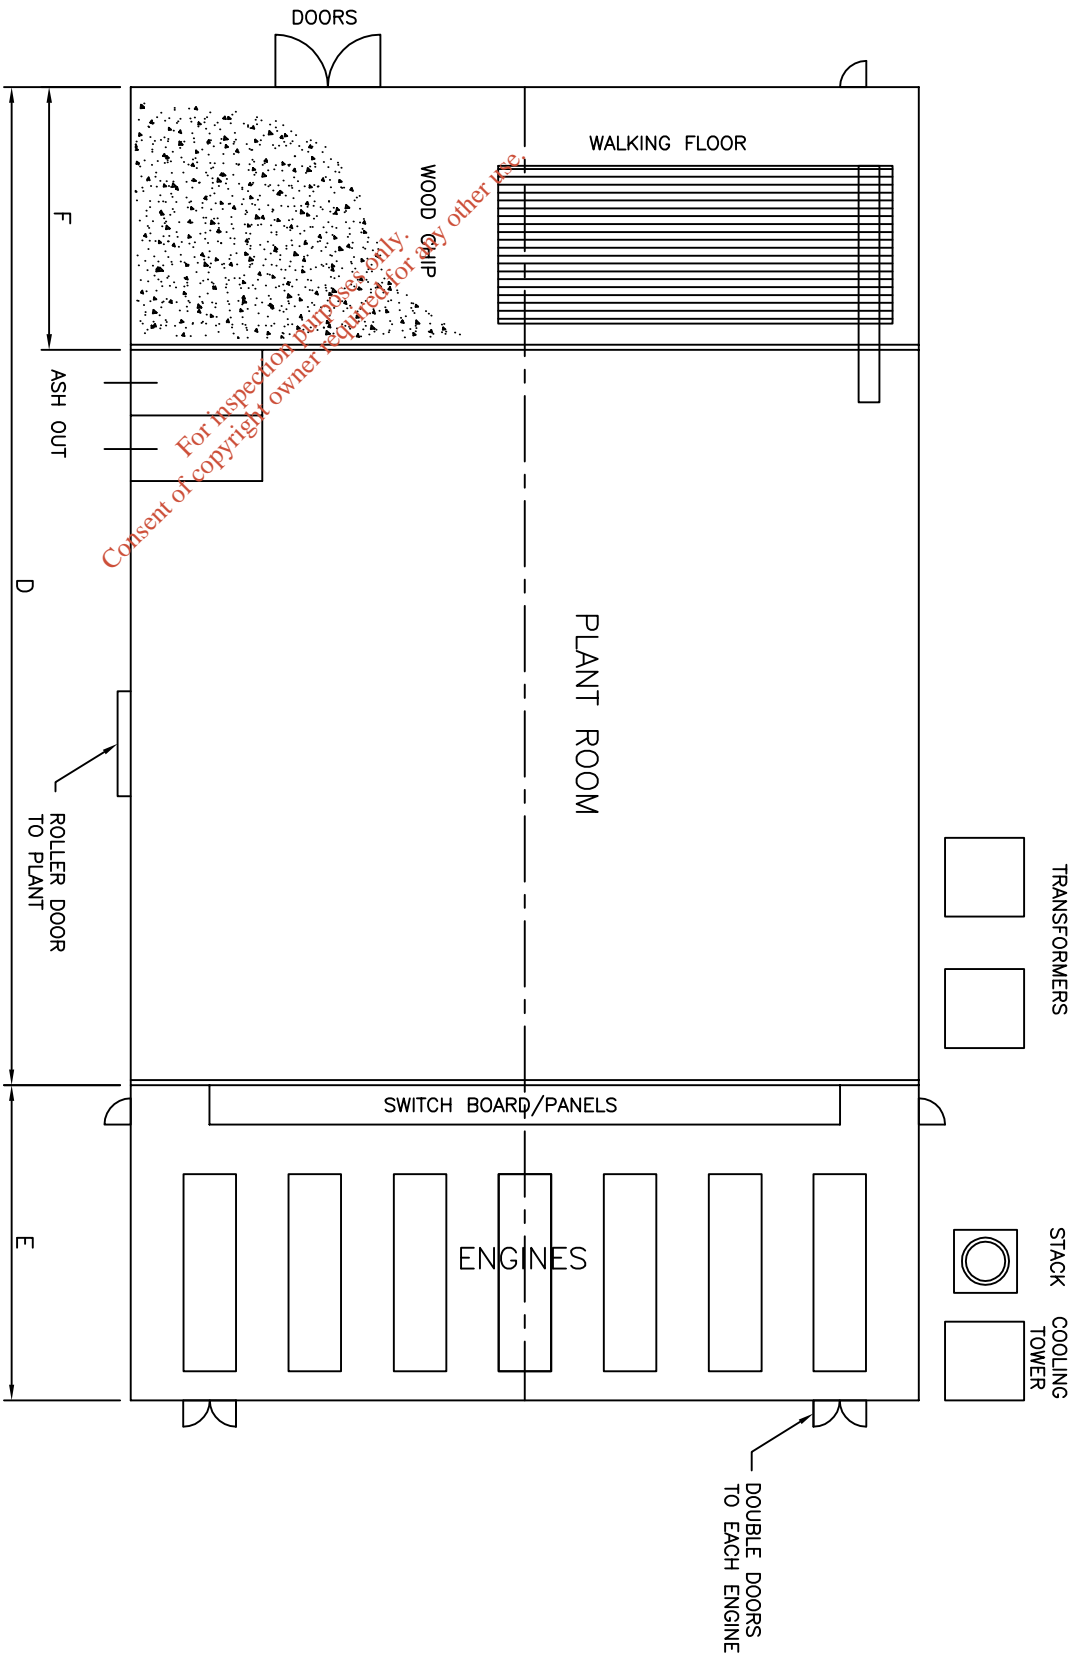

	A	B	C	D	E	F	G	H	STACK
0.25MW	32	15	7	26	6	10	2.5	2.5	13
0.5MW	36	20	7	30	6	12	3	2.5	13
1MW	44	25	7	34	10	16	3	2.5	15
2MW	48	25	7	36	12	20	4	3	15
3MW	52	30	9	40	12	10	4	3	15
5MW	75	30	9	63	12	14	4	3	18
6MW	85	35	9	71	14	16	4	4	18
8MW	110	35	9	96	14	20	4	4	18

NOTE:-
ALL DIMENSIONS IN METER
STACK DIMENSION IS SITE SPECIFIC

For inspection purpose only
Consent of copyright owner required for any other use.

ON SMALL <1MW
PLANT THESE
CONTAINERS
CAN BE
OUTSIDE THE
PLANT ROOM