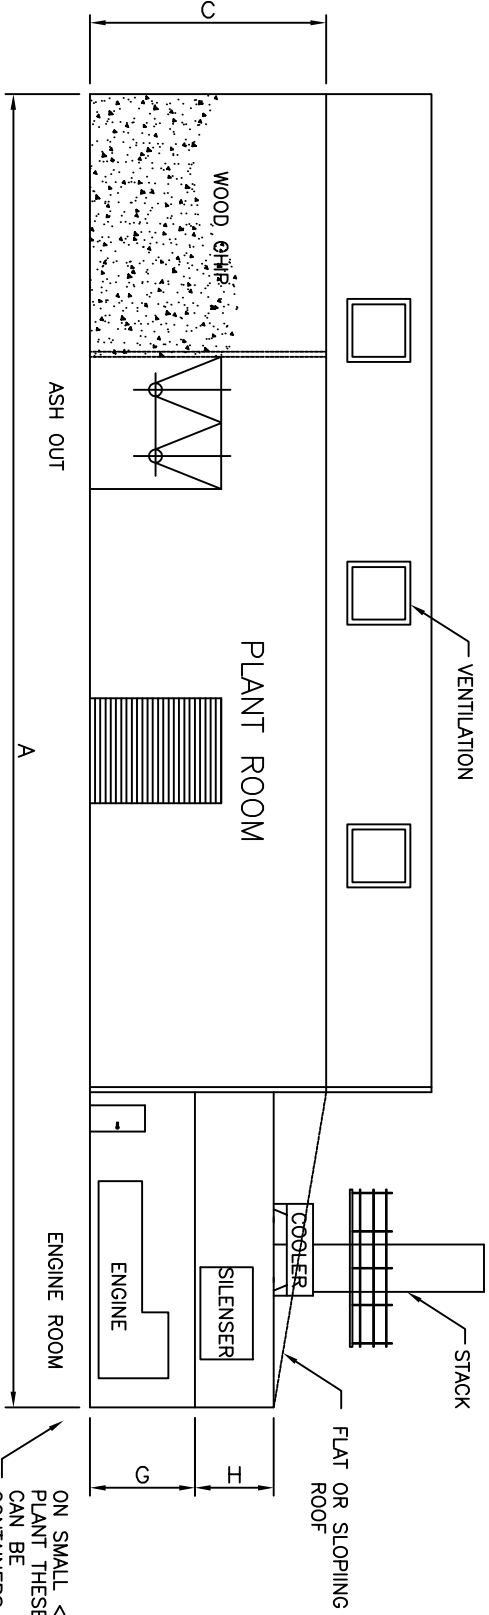

	A	B	C	D	E	F	G	H	STACK
0.25MW	32	15	7	26	6	10	2.5	2.5	13
0.5MW	36	20	7	30	6	12	3	2.5	13
1MW	44	25	7	34	10	16	3	2.5	15
2MW	48	25	7	36	12	20	4	3	15
3MW	52	30	9	40	12	10	4	3	15
5MW	75	30	9	63	12	14	4	3	18
6MW	85	35	9	71	14	16	4	4	18
8MW	110	35	9	96	14	20	4	4	18

NOTE:-
ALL DIMENSIONS IN METER
STACK DIMENSION IS SITE SPECIFIC

For inspection purpose only
Consent of copyright owner required for any other use.

ON SMALL <1MW
PLANT THESE
CONTAINERS
CAN BE
OUTSIDE THE
PLANT ROOM