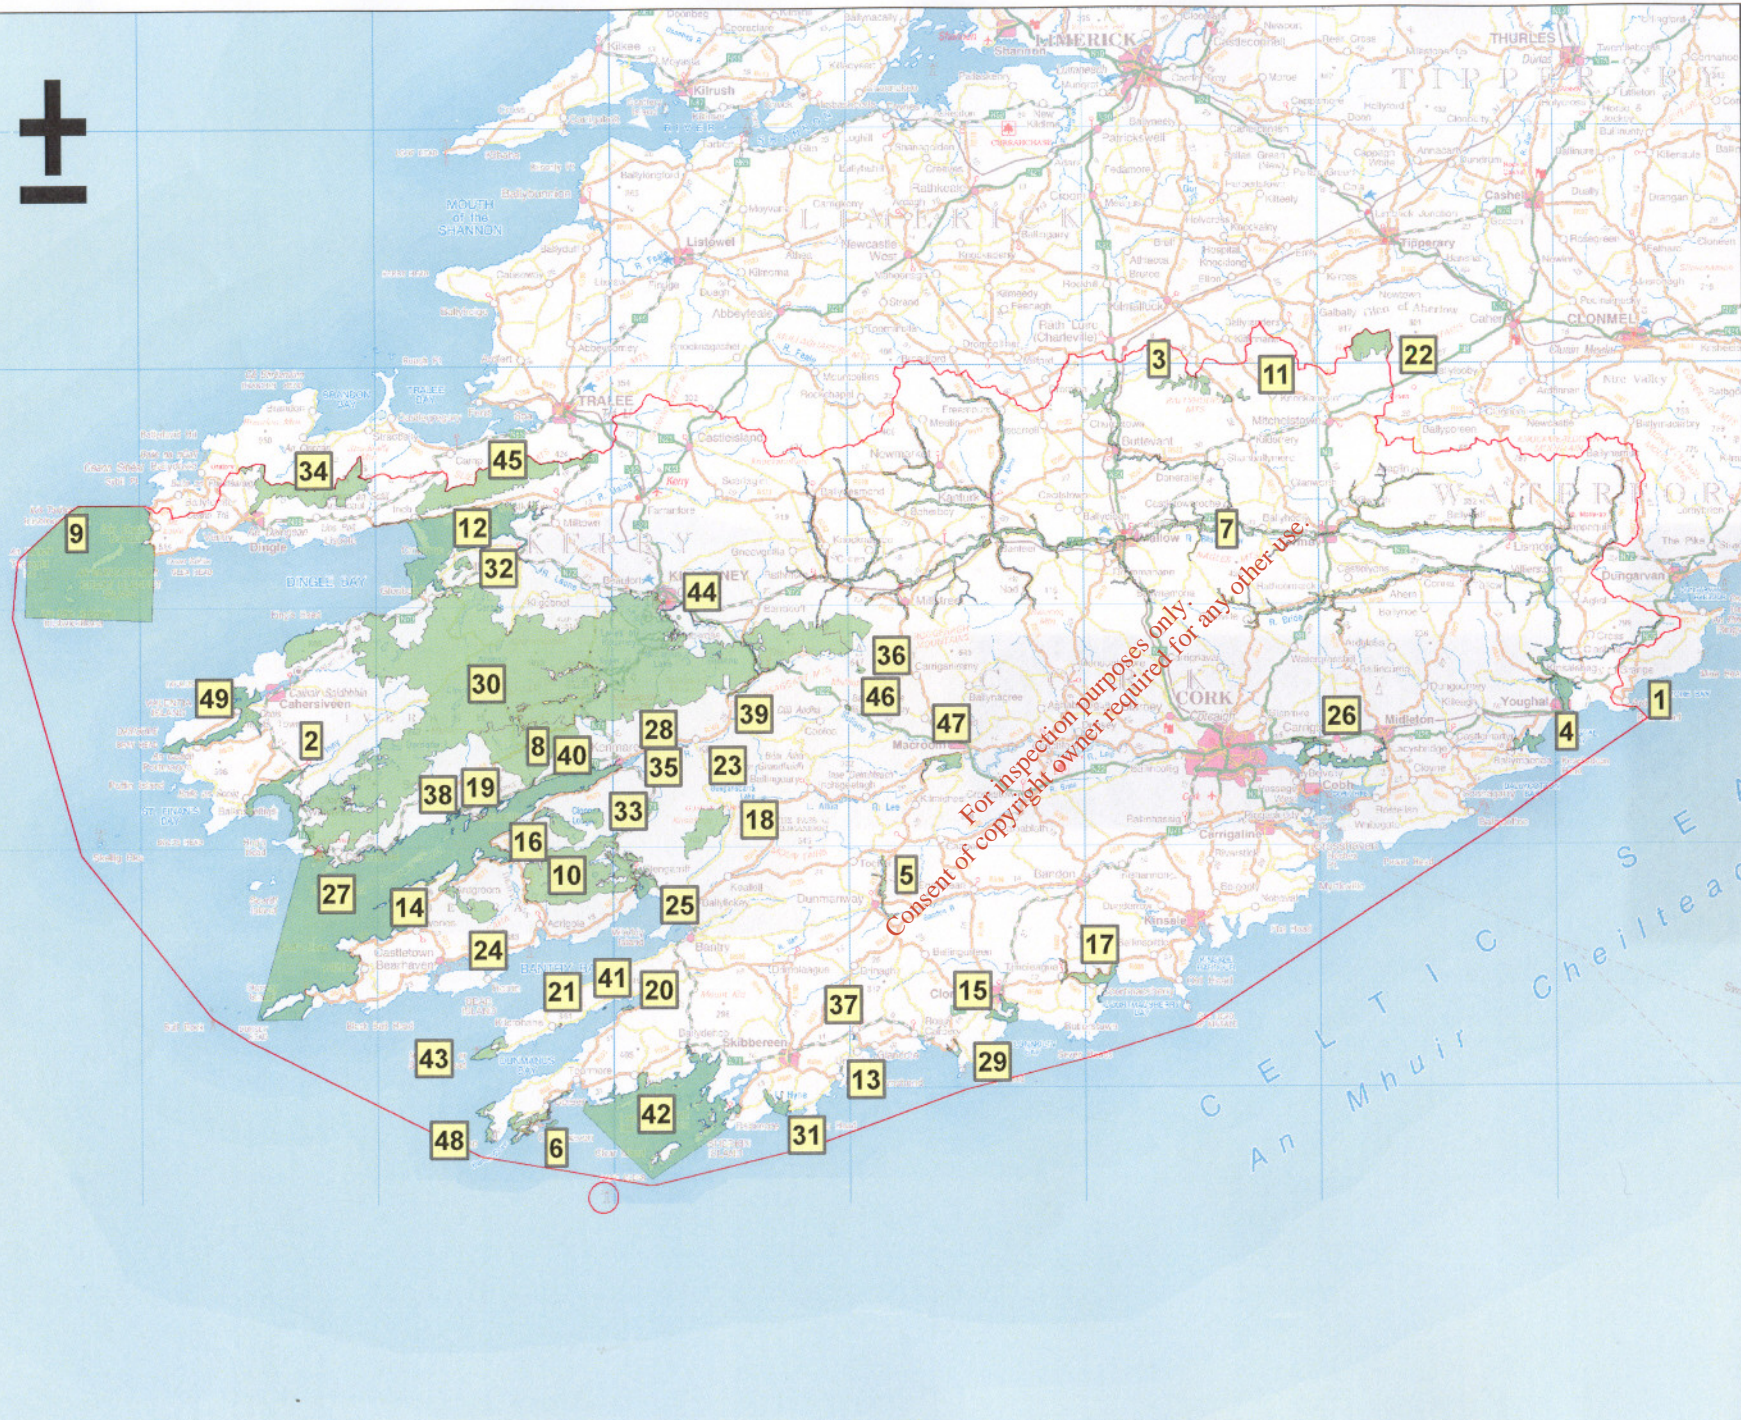

For inspection purposes only
Consent of copyright owner required for any other use

Legend

- Special Area of Conservation
- SWRBD Boundary