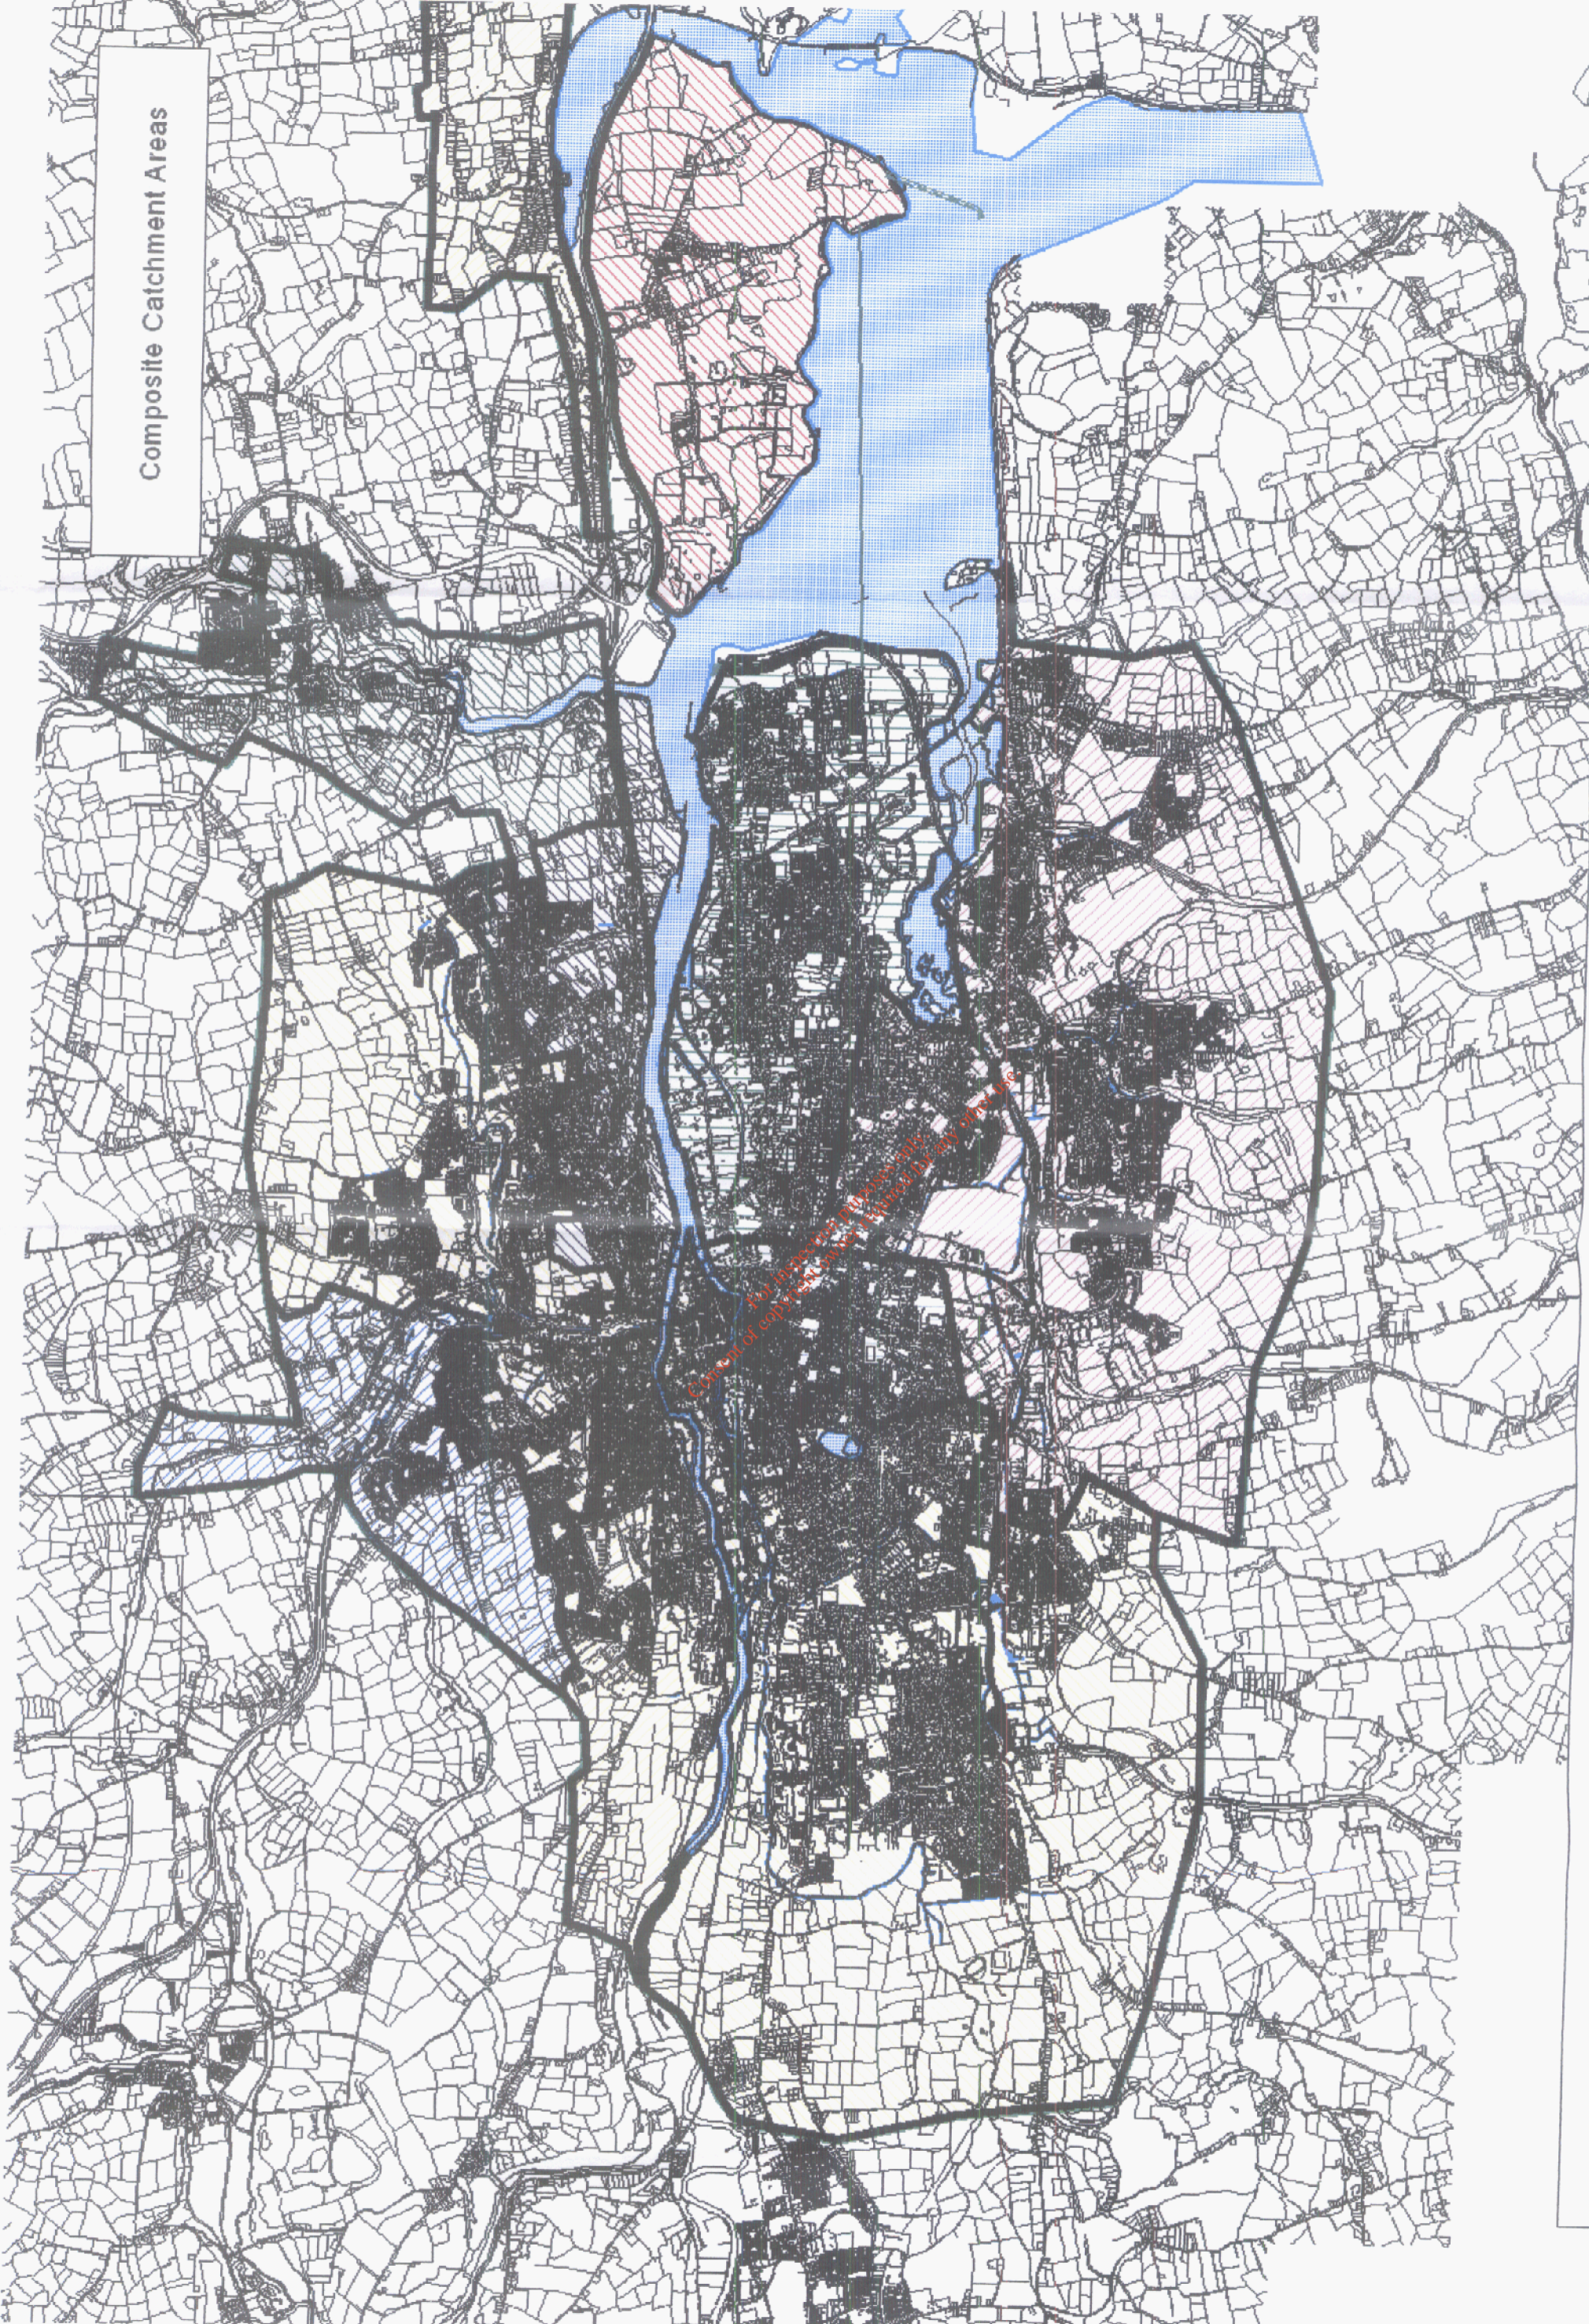

Total Catchment Outline  
with City Boundary

CORK CITY COUNCIL Environment Directorate Water Services Drainage Section

Composite Catchment Areas

For Information Only  
Cork City Council Environmental Services Department

CORK CITY COUNCIL Environment Directorate Water Services Drainage Section

Interceptor No. 1 Catchment Area

CORK CITY COUNCIL Environment Directorate Water Services Drainage Section