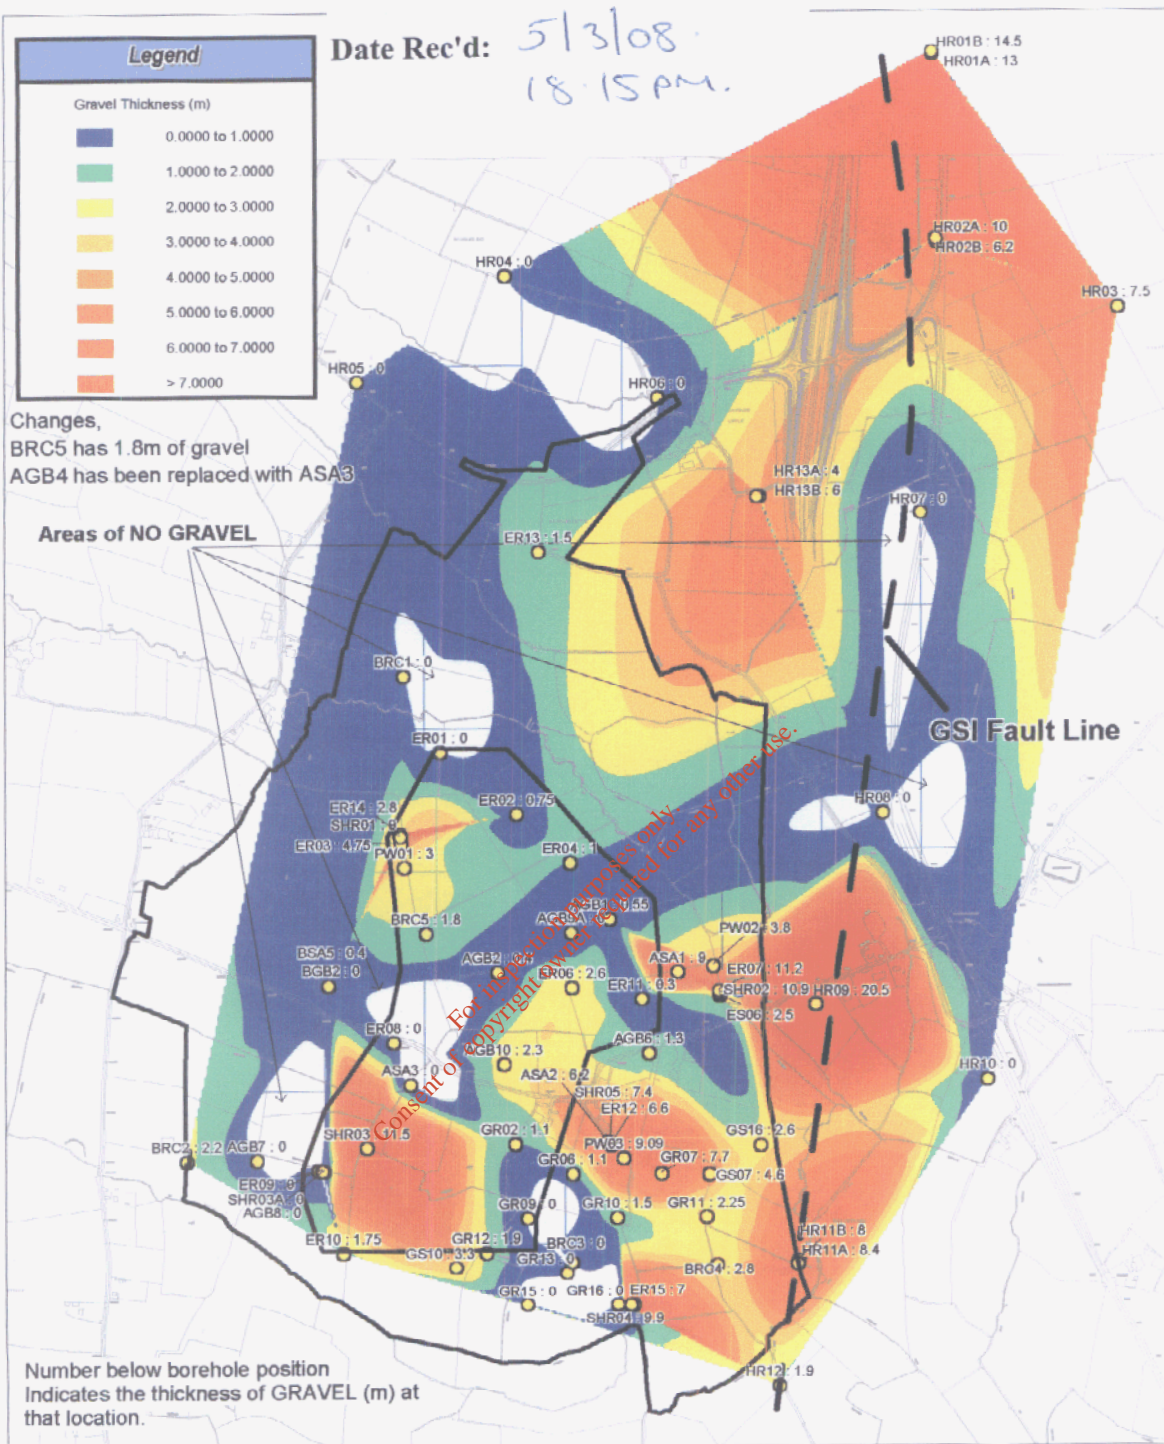

Number below borehole position
Indicates the thickness of GRAVEL (m) at
that location.

Not all boreholes will have reached the base of the GRAVEL due to refusal.

Project Fingal Landfill Project

Figure 21.2

Title Extent of Gravel Deposits Underlying
Low-Permeability Superficial Deposits

Issue Details	
Drawn: DF	Project No. MCR0303
Checked: WO	File Ref.
Approved: FC	MLK42303M0003A02
Scale: 1:15,000 @ A4	Drawing No. Rev.
Date: 05/03/2008	M0003 A02

RPS Consulting Engineers

17th Floor
West Pier Business Campus,
Dun Laoghaire,
Co. Dublin

Tel: 01 203 5878
Fax: 01 203 5878
E: ireland@rpsgroup.com
W: www.rpsgroup.com/ireland