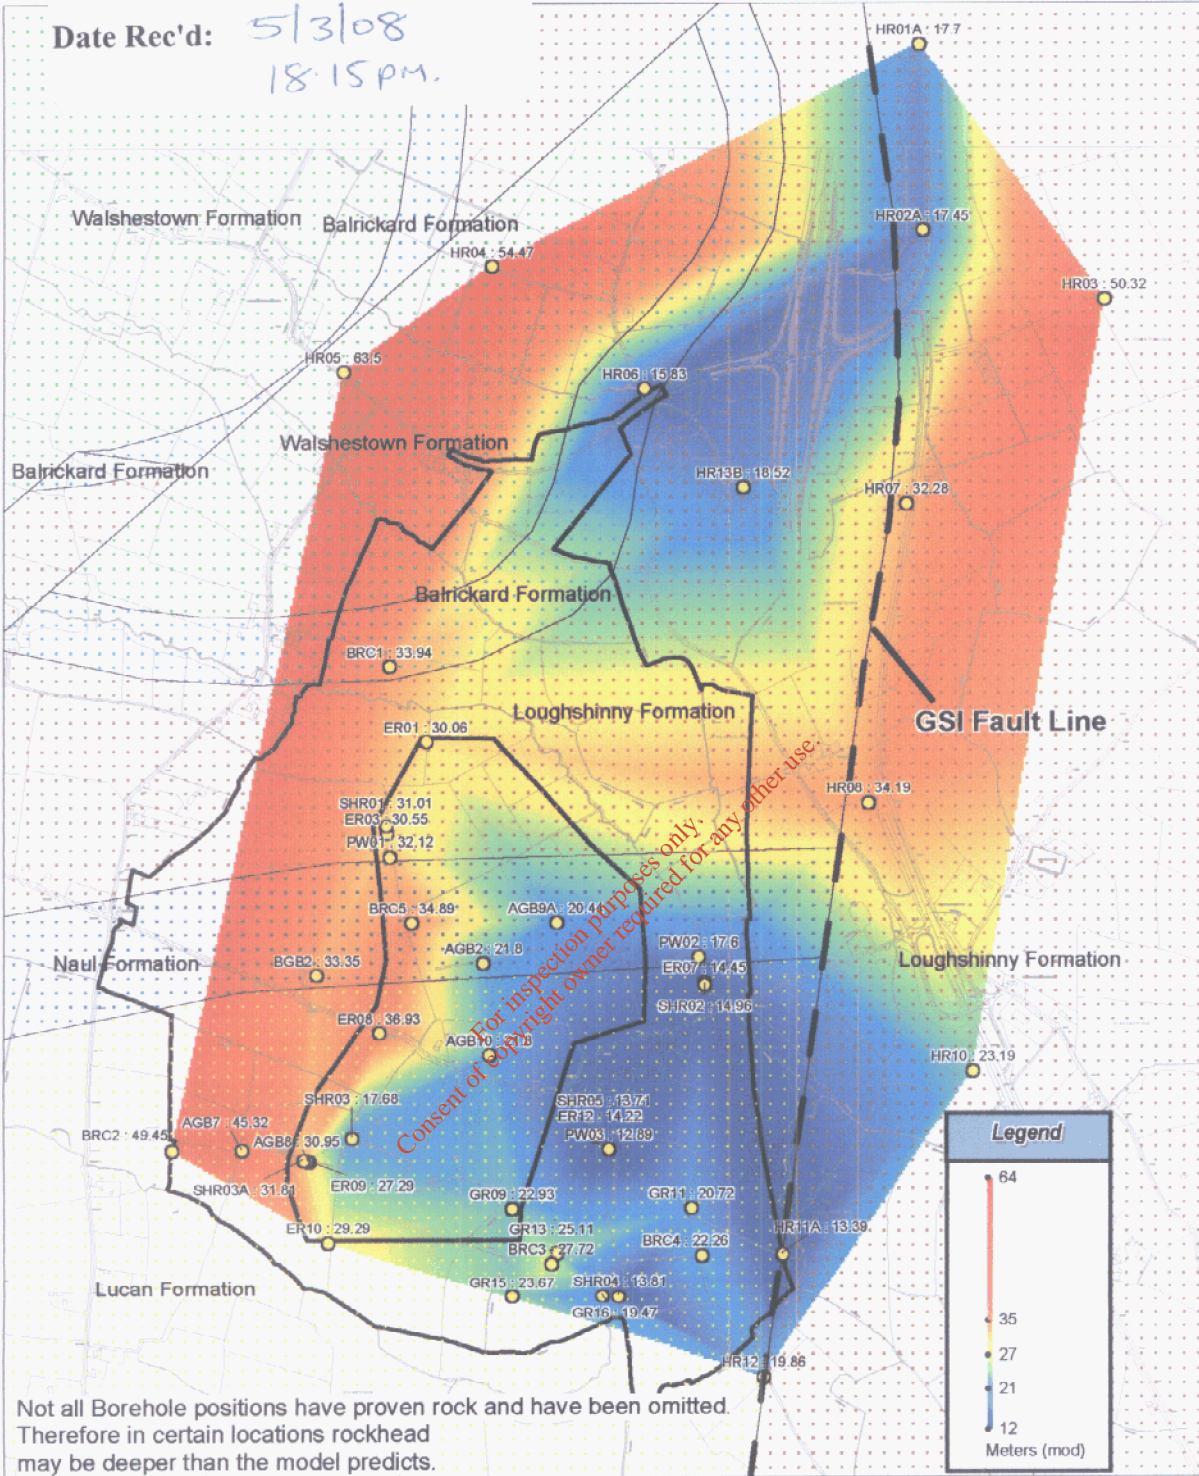

OH Doc No:

11 (1 of 2)

Rec'd From:

FINGAL COG.

Date Rec'd:

5/3/08
18:15 PM.

Project **Fingal Landfill Project**

Figure **21.5**

Title **Bedrock Geology and Rockhead Elevation**

Issue Details	
Drawn: LF	Project No. MDP0203
Checked: WD	File Ref
Approved: FC	MDP0303M0009A02
Scale: 1:15,000 @ A4	Drawing No. Raw
Date: 05.02.2008	MIX004
Notes 1. This drawing is the property of RPS Consulting Engineers it is a confidential document and must not be copied, used, or its contents disclosed without prior written consent. 2. All levels are referred to Ordnance Datum, Mean High Water. 3. Ordnance Survey Ireland License No. CN 0000000 Copyright Government of Ireland	

RPS Consulting Engineers