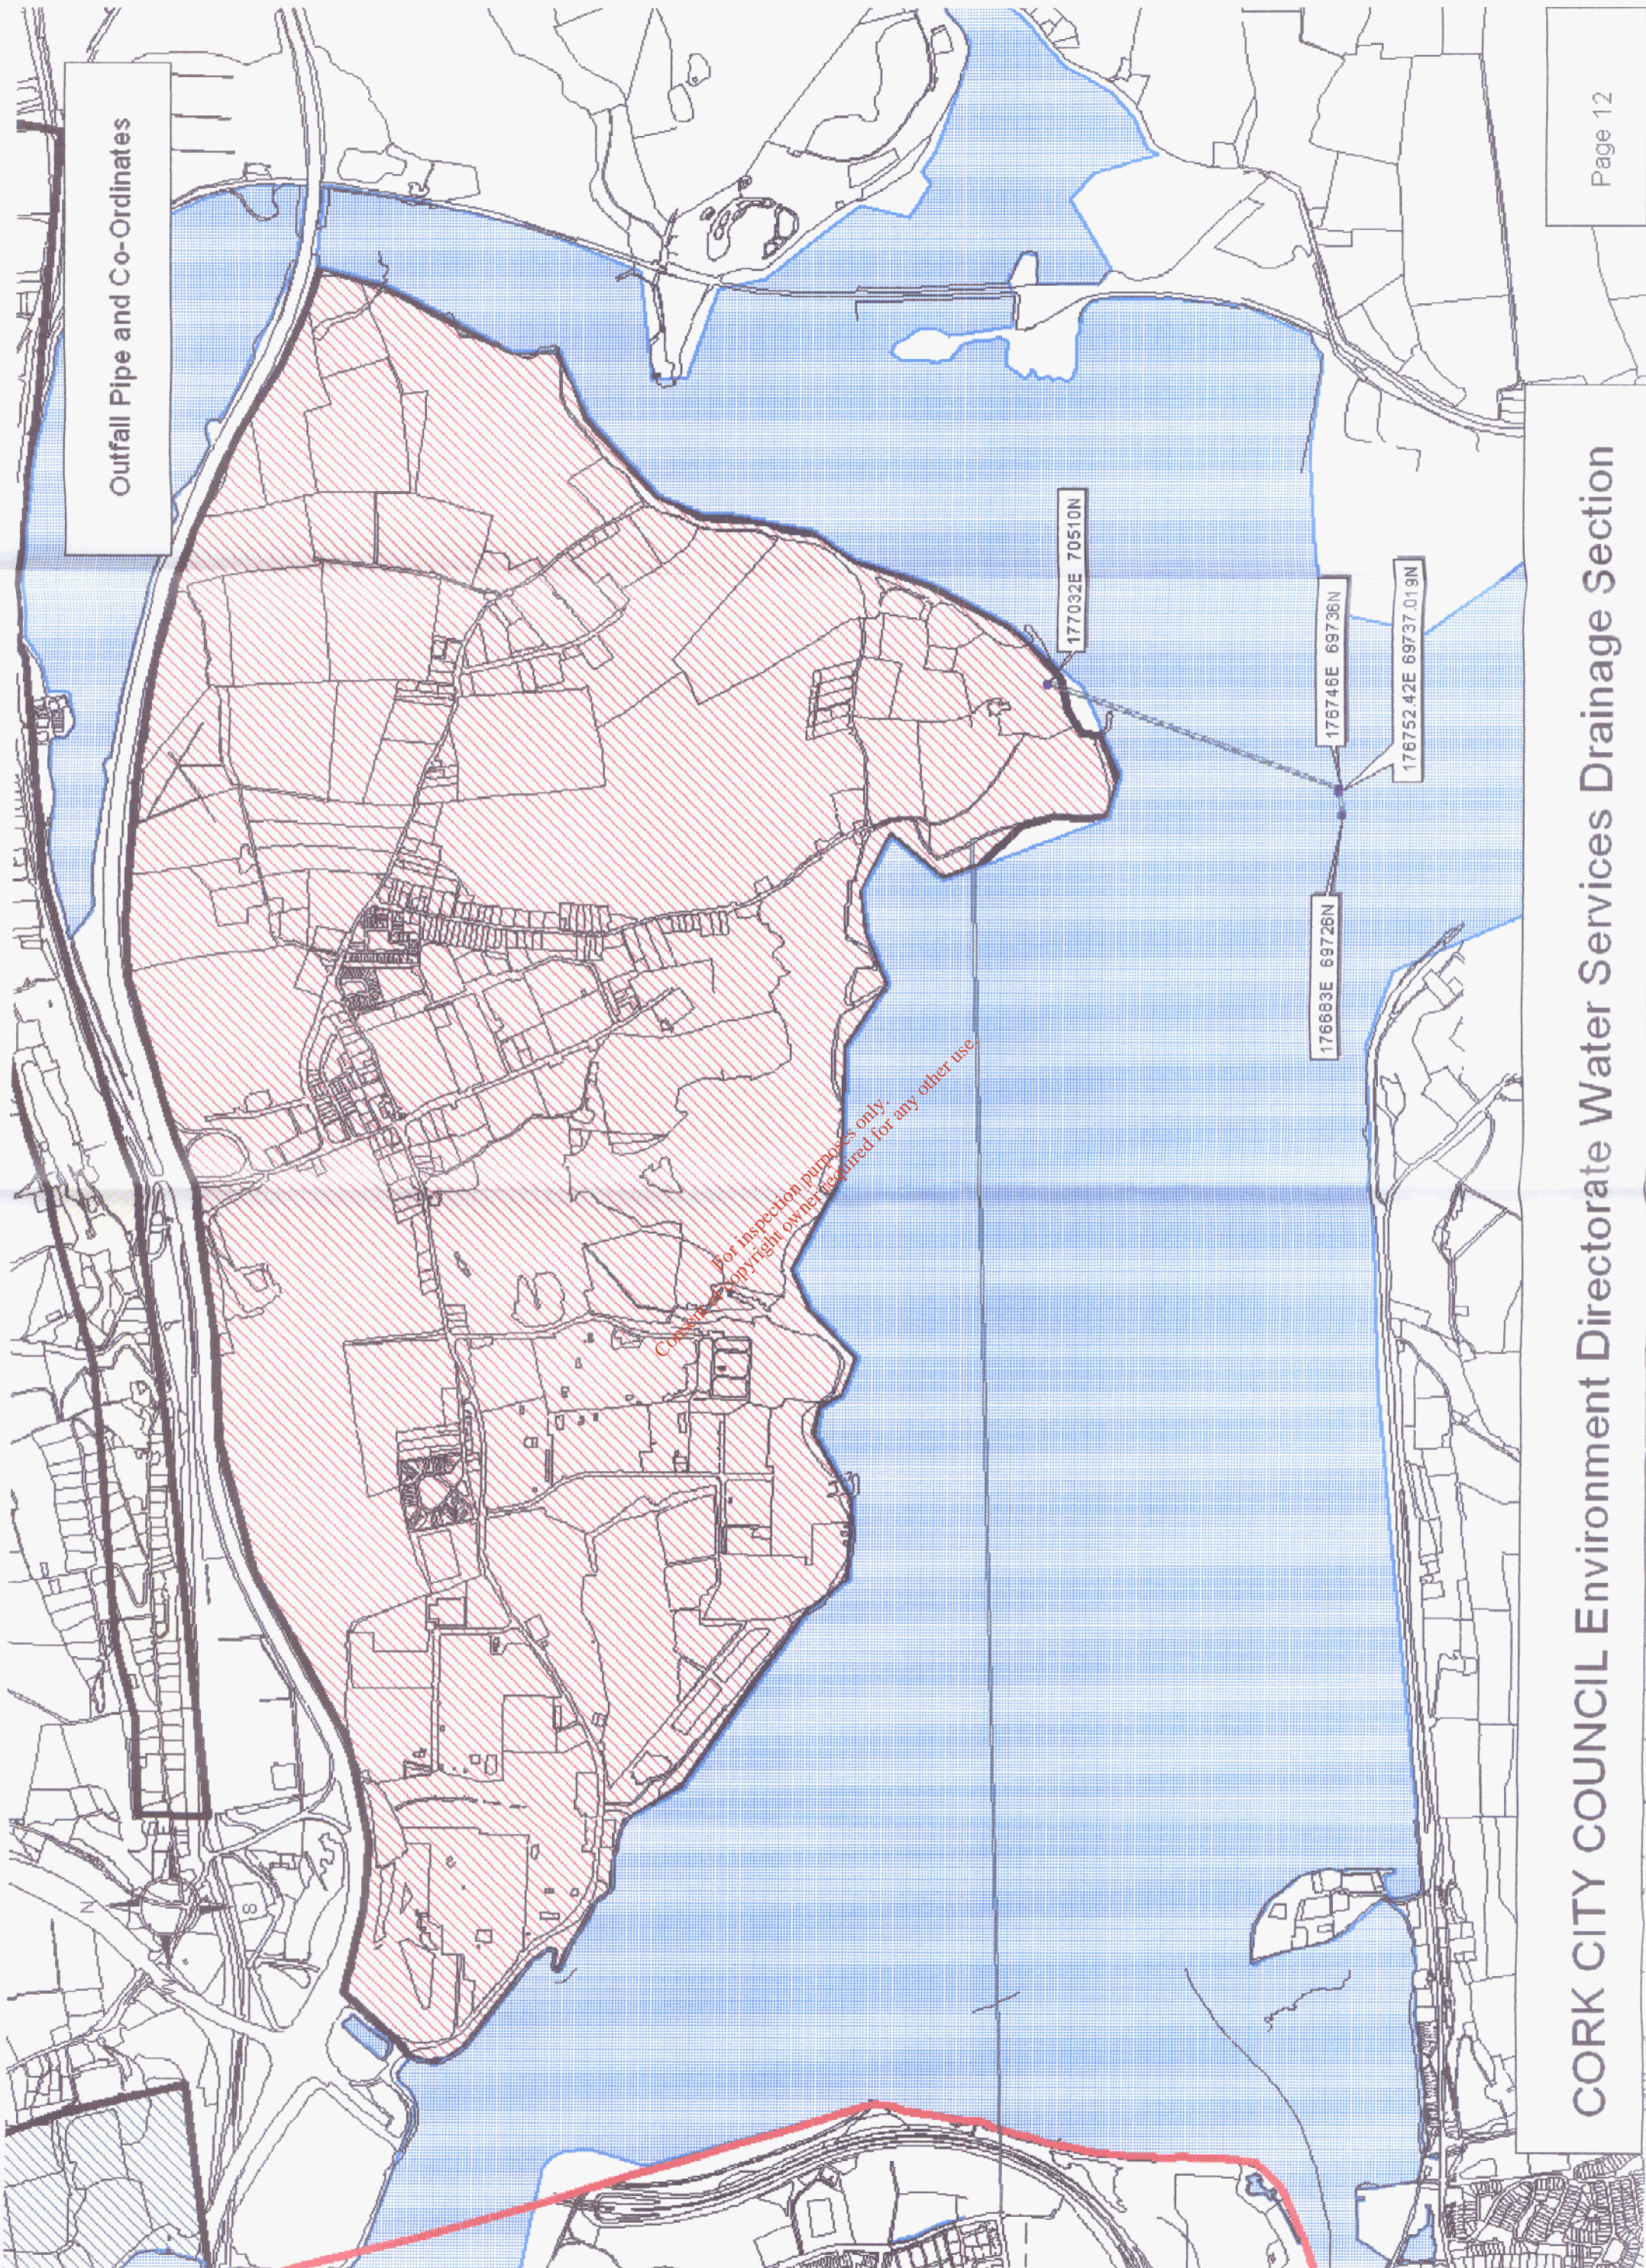

Outfall Pipe and Co-Ordinates

For inspection purposes only.  
Copyright reserved. No other use permitted.

CORK CITY COUNCIL Environment Directorate Water Services Drainage Section