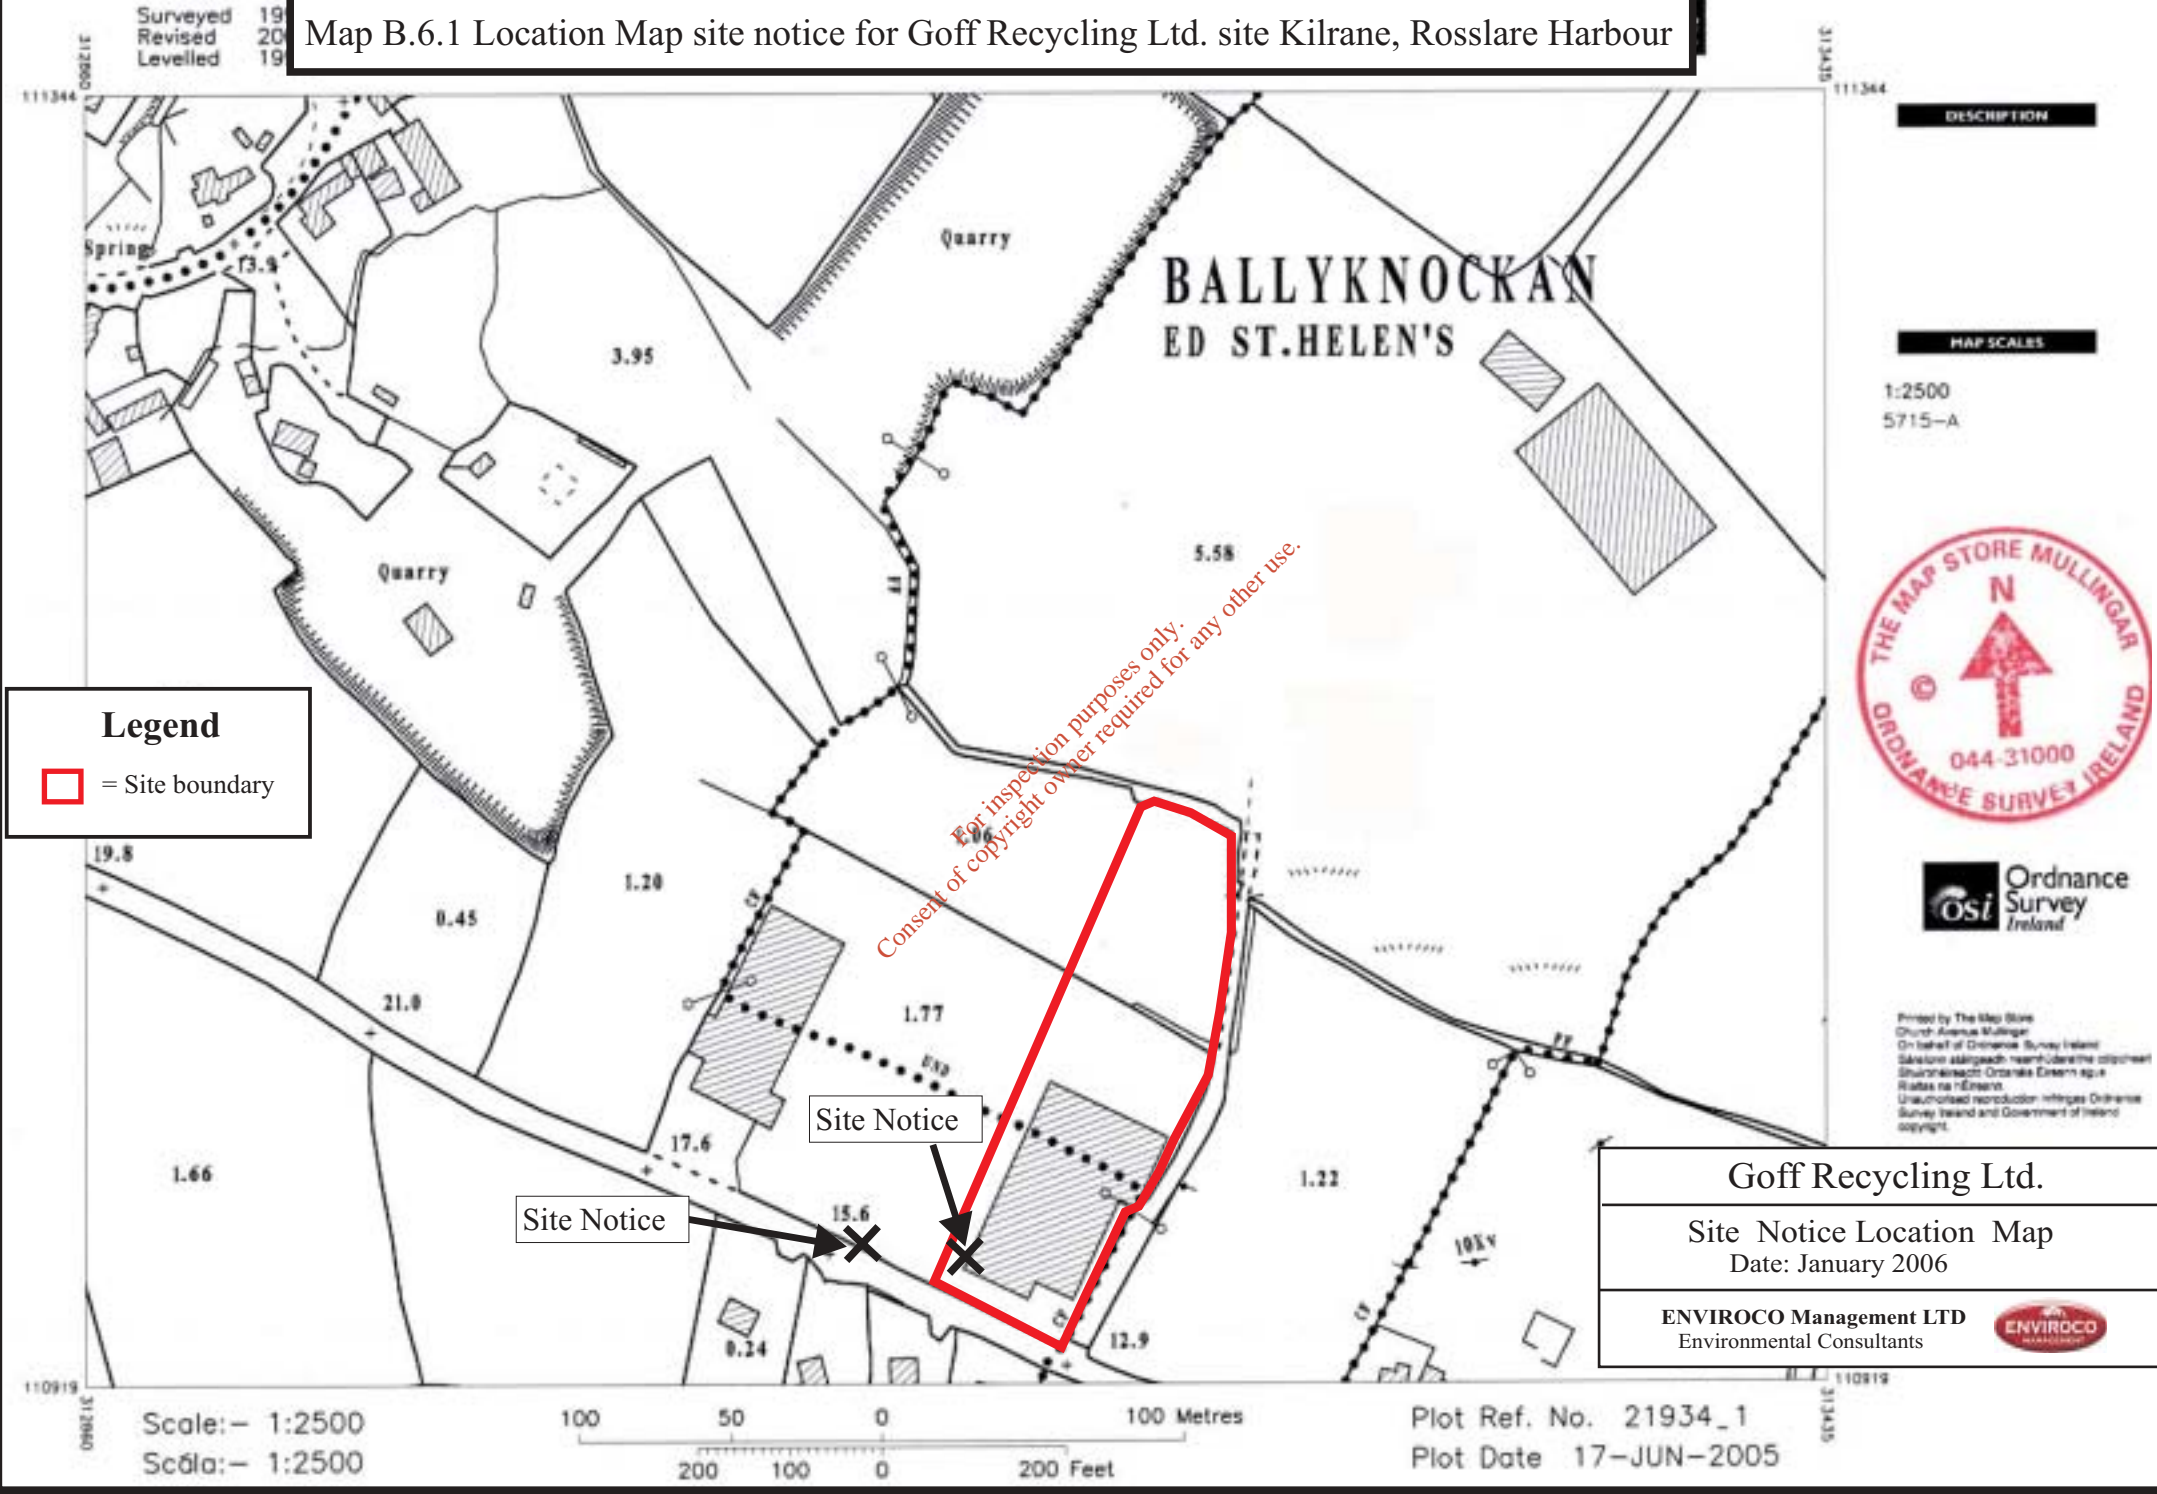

Map B.6.1 Location Map site notice for Goff Recycling Ltd. site Kilrane, Rosslare Harbour

Printed by The Map Store
 Church Avenue Mullingar
 On behalf of Ordnance Survey Ireland
 Sainnítear áiríochadh na hÉireann do chloinne
 Sainnítear: Ordánas Éireann agus
 Rialtas na hÉireann.
 Unauthorised reproduction infringes Ordnance
 Survey Ireland and Government of Ireland
 copyright.

Goff Recycling Ltd.	
Site Notice Location Map Date: January 2006	
ENVIROCO Management LTD Environmental Consultants	