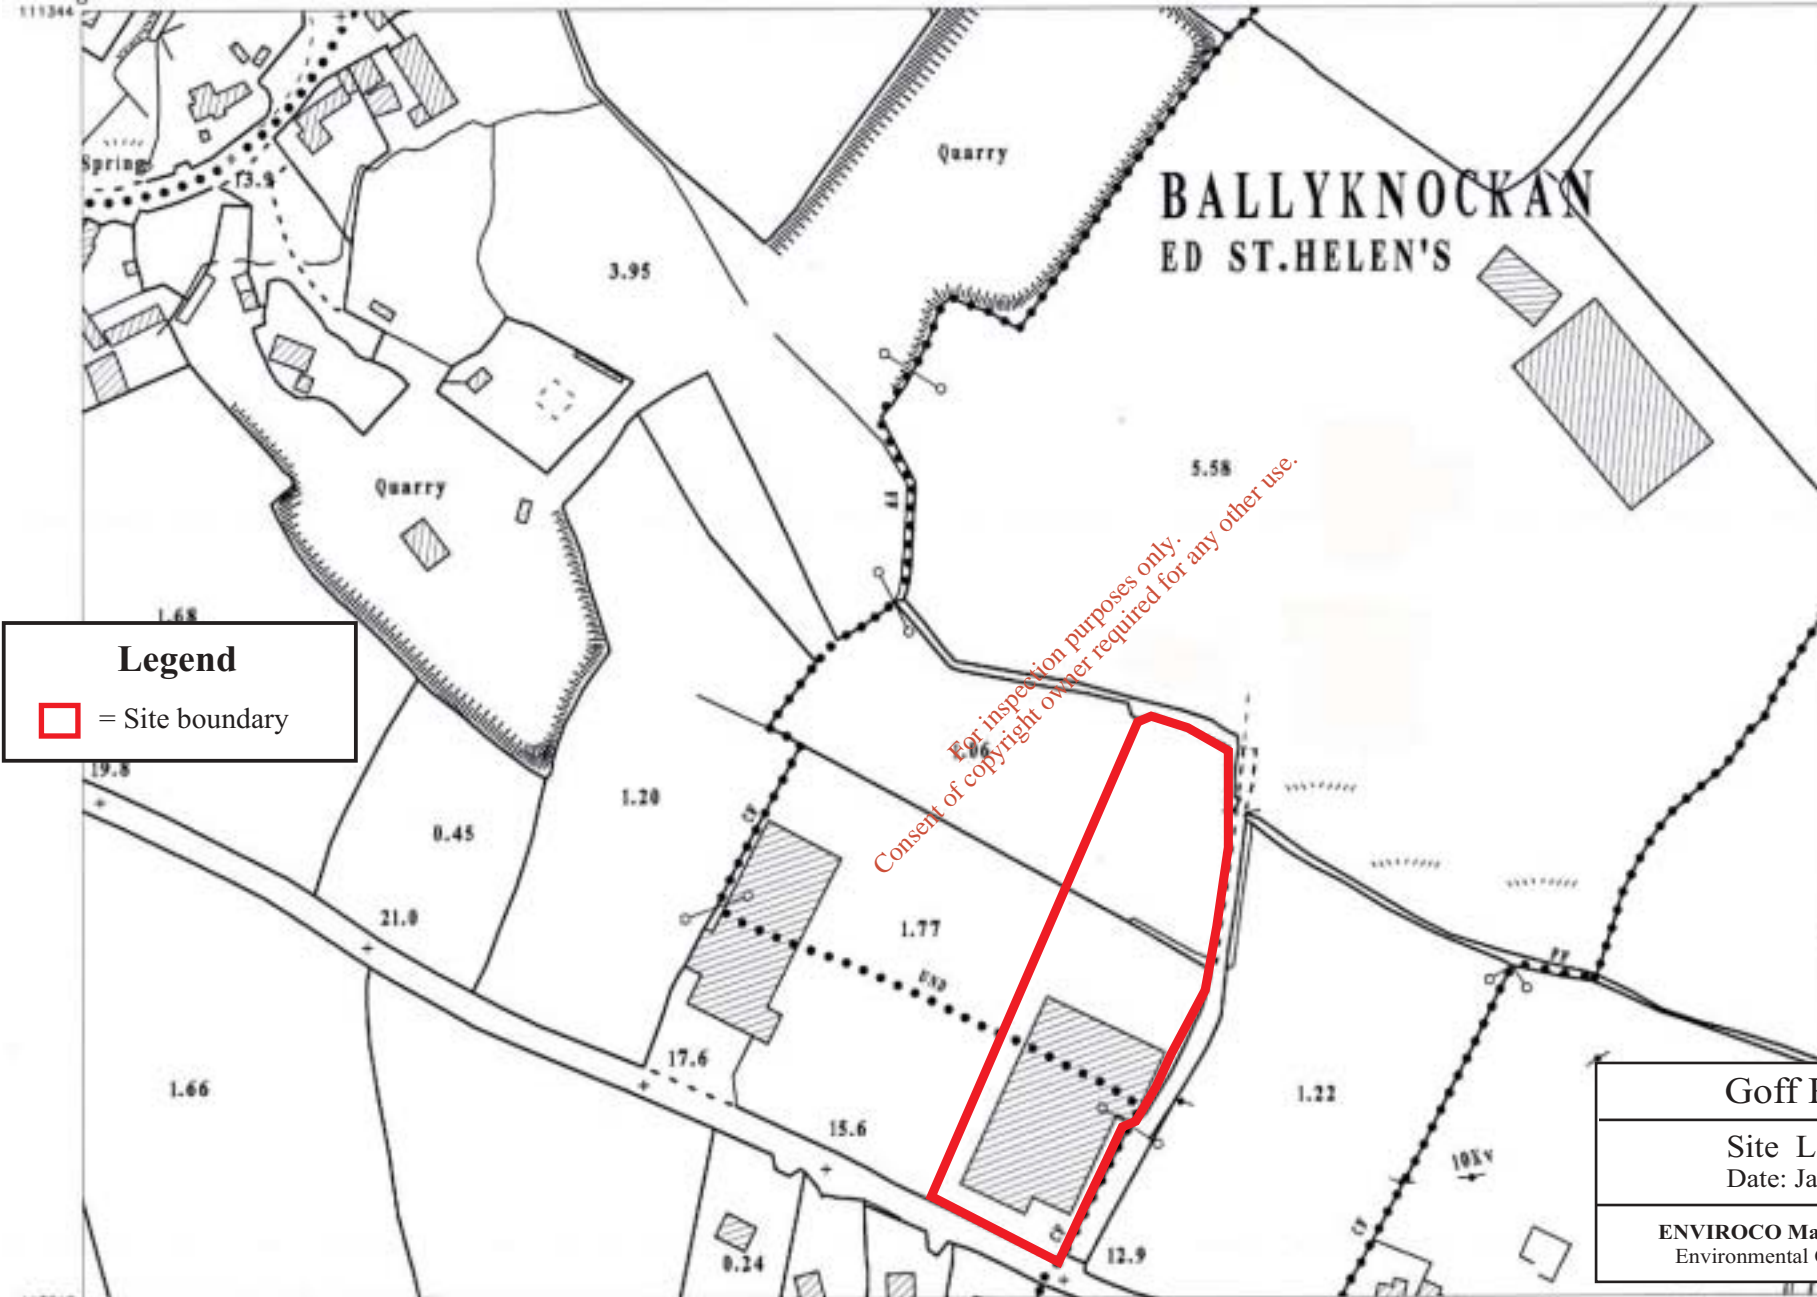

Surveyed 1996
Revised 2004
Levelled 1992

Map A.1 Location Map of the Goff Recycling Ltd. site Kilrane, Rosslare Harbour

Legend

= Site boundary

DESCRIPTION

MAP SCALES

1:2500
5715-A