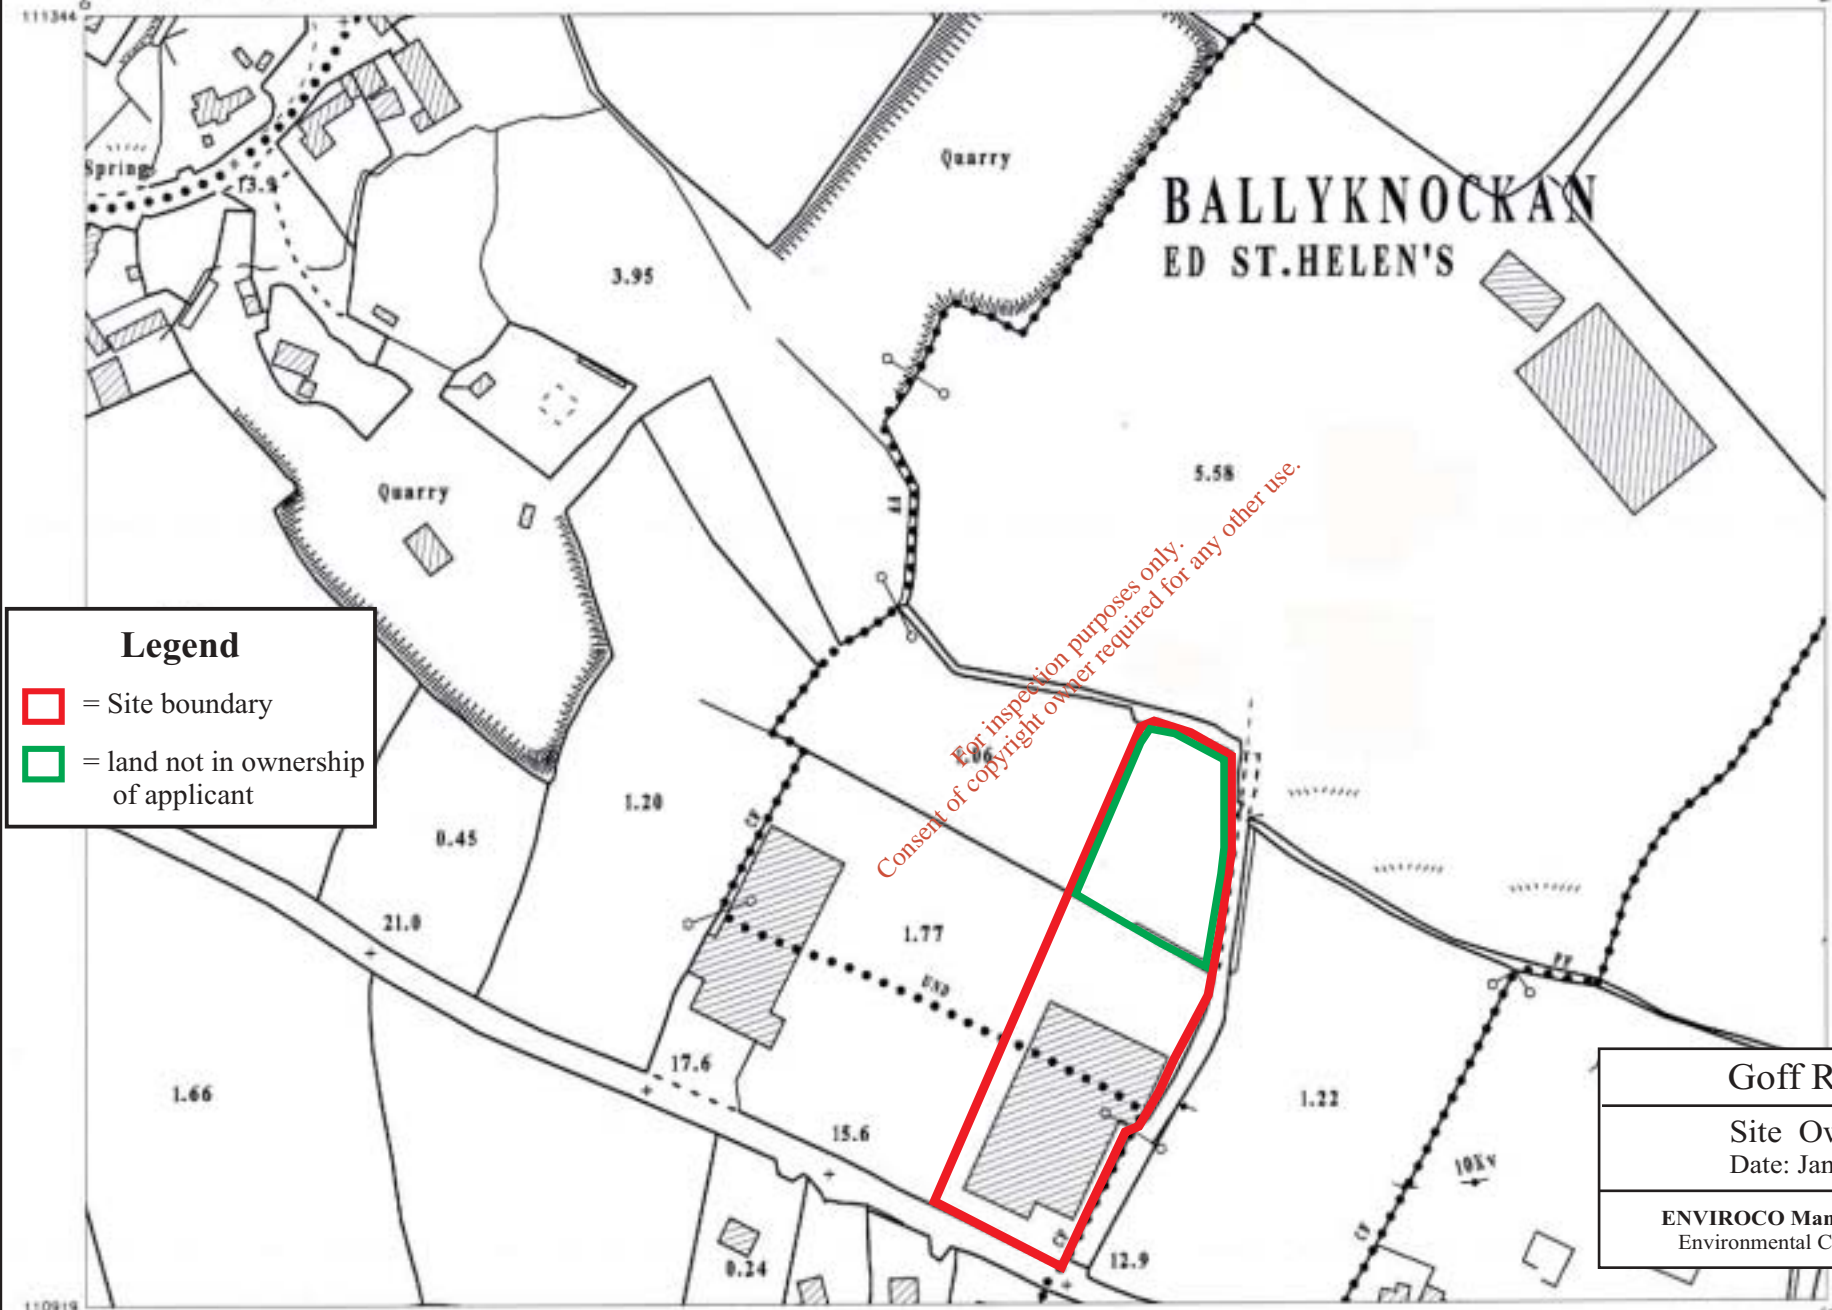

Surveyed 19
Revised 20
Levelled 19

Map B.1.4 Ownership Map of site for Goff Recycling Ltd. site Kilrane, Rosslare Harbour

si

Legend

- = Site boundary
- = land not in ownership of applicant

For inspection purposes only.
Consent of copyright owner required for any other use.

DESCRIPTION

MAP SCALES

1:2500
5715-A