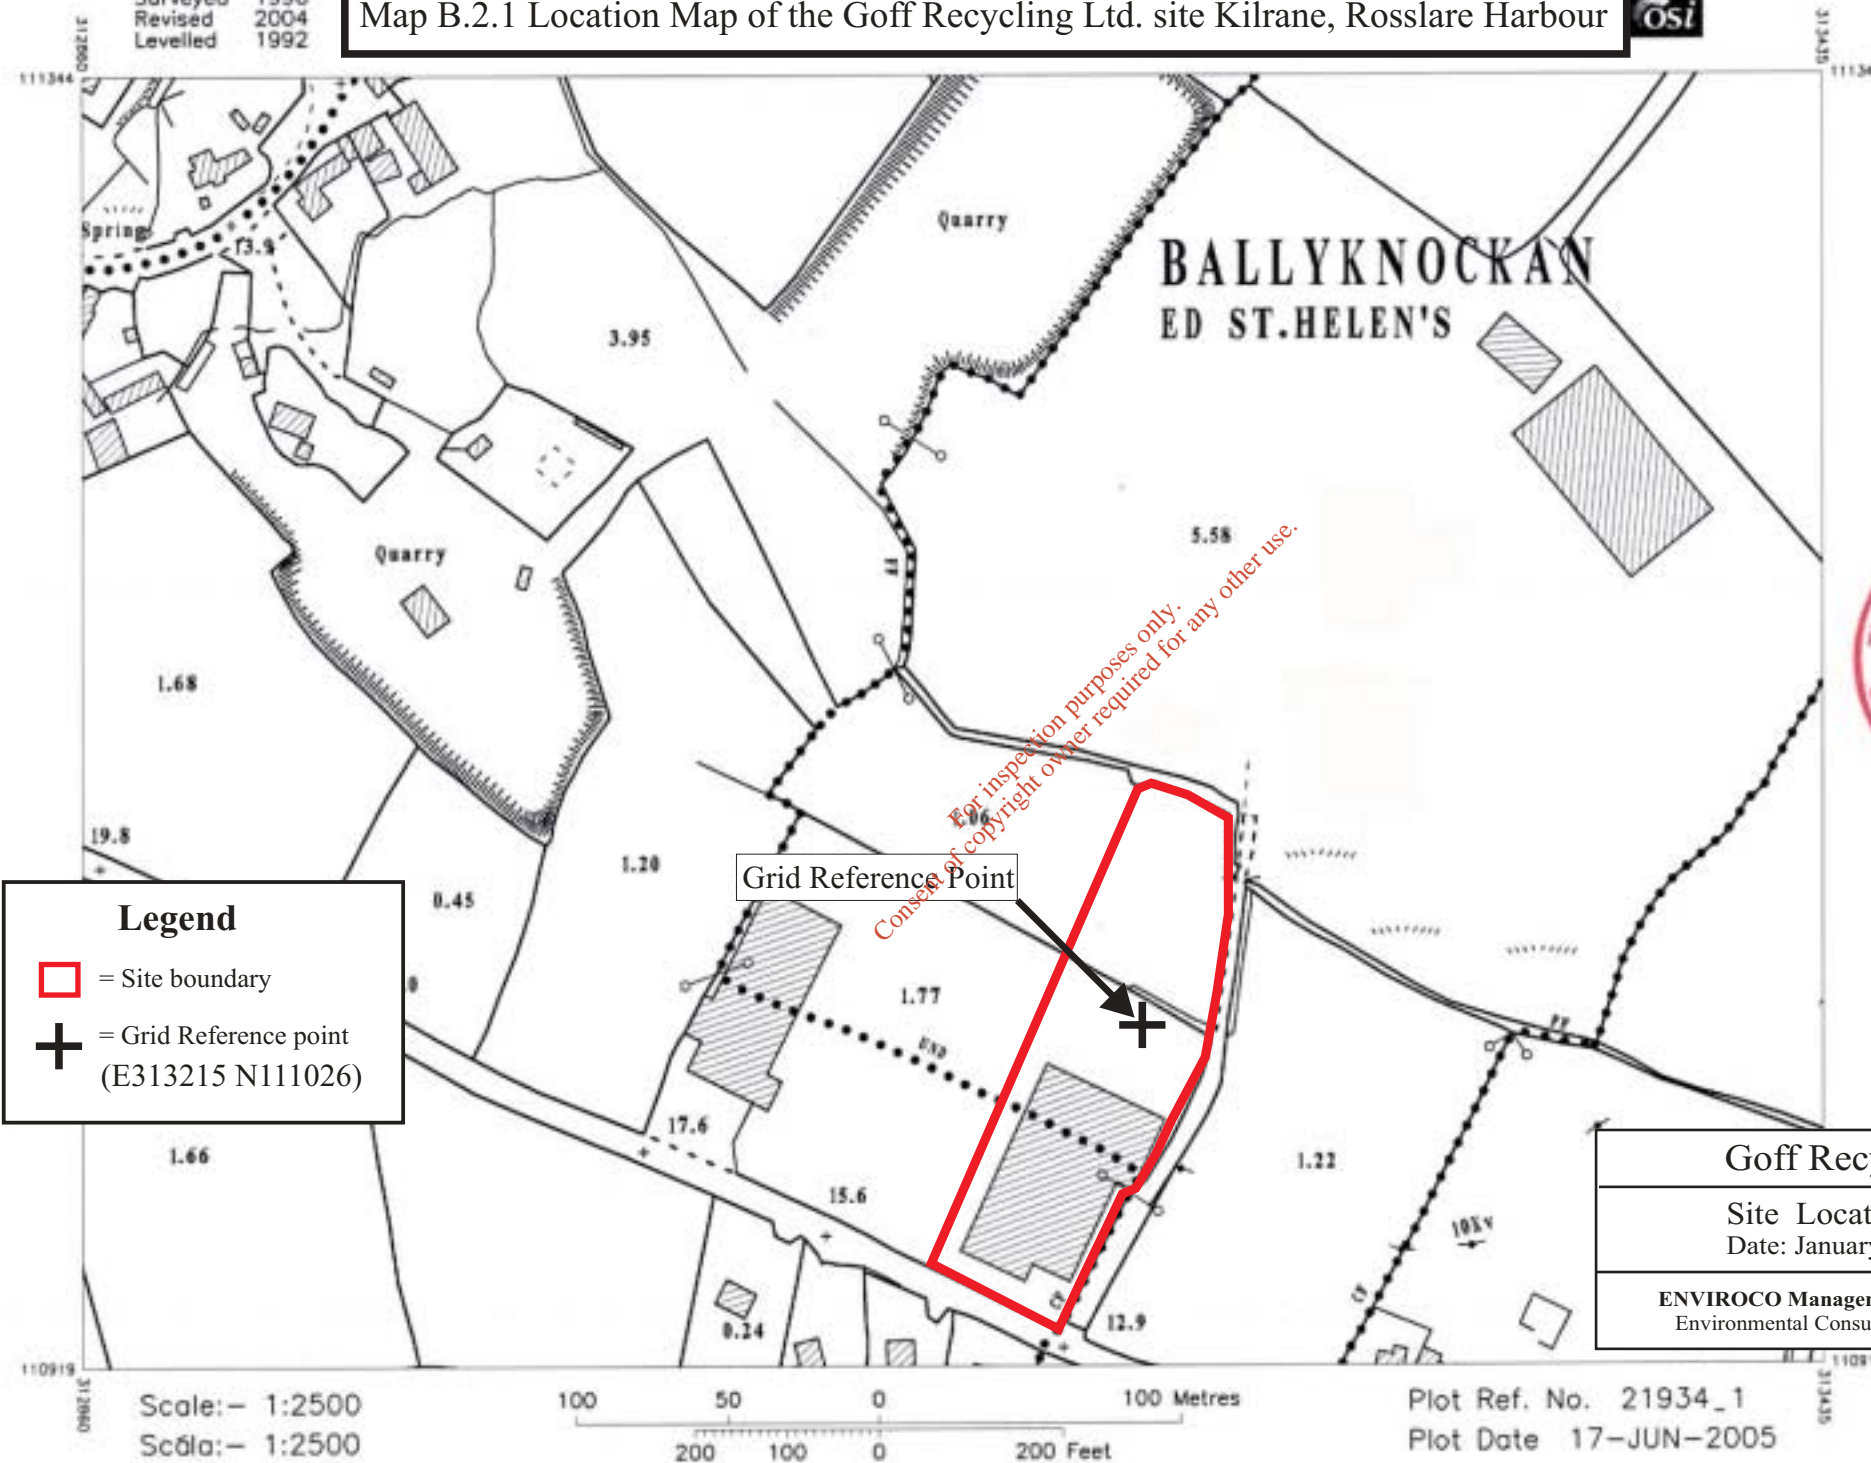

Surveyed 1996
Revised 2004
Levelled 1992

Map B.2.1 Location Map of the Goff Recycling Ltd. site Kilrane, Rosslare Harbour

Legend

- = Site boundary
- = Grid Reference point (E313215 N111026)

DESCRIPTION

MAP SCALES

1:2500
5715-A