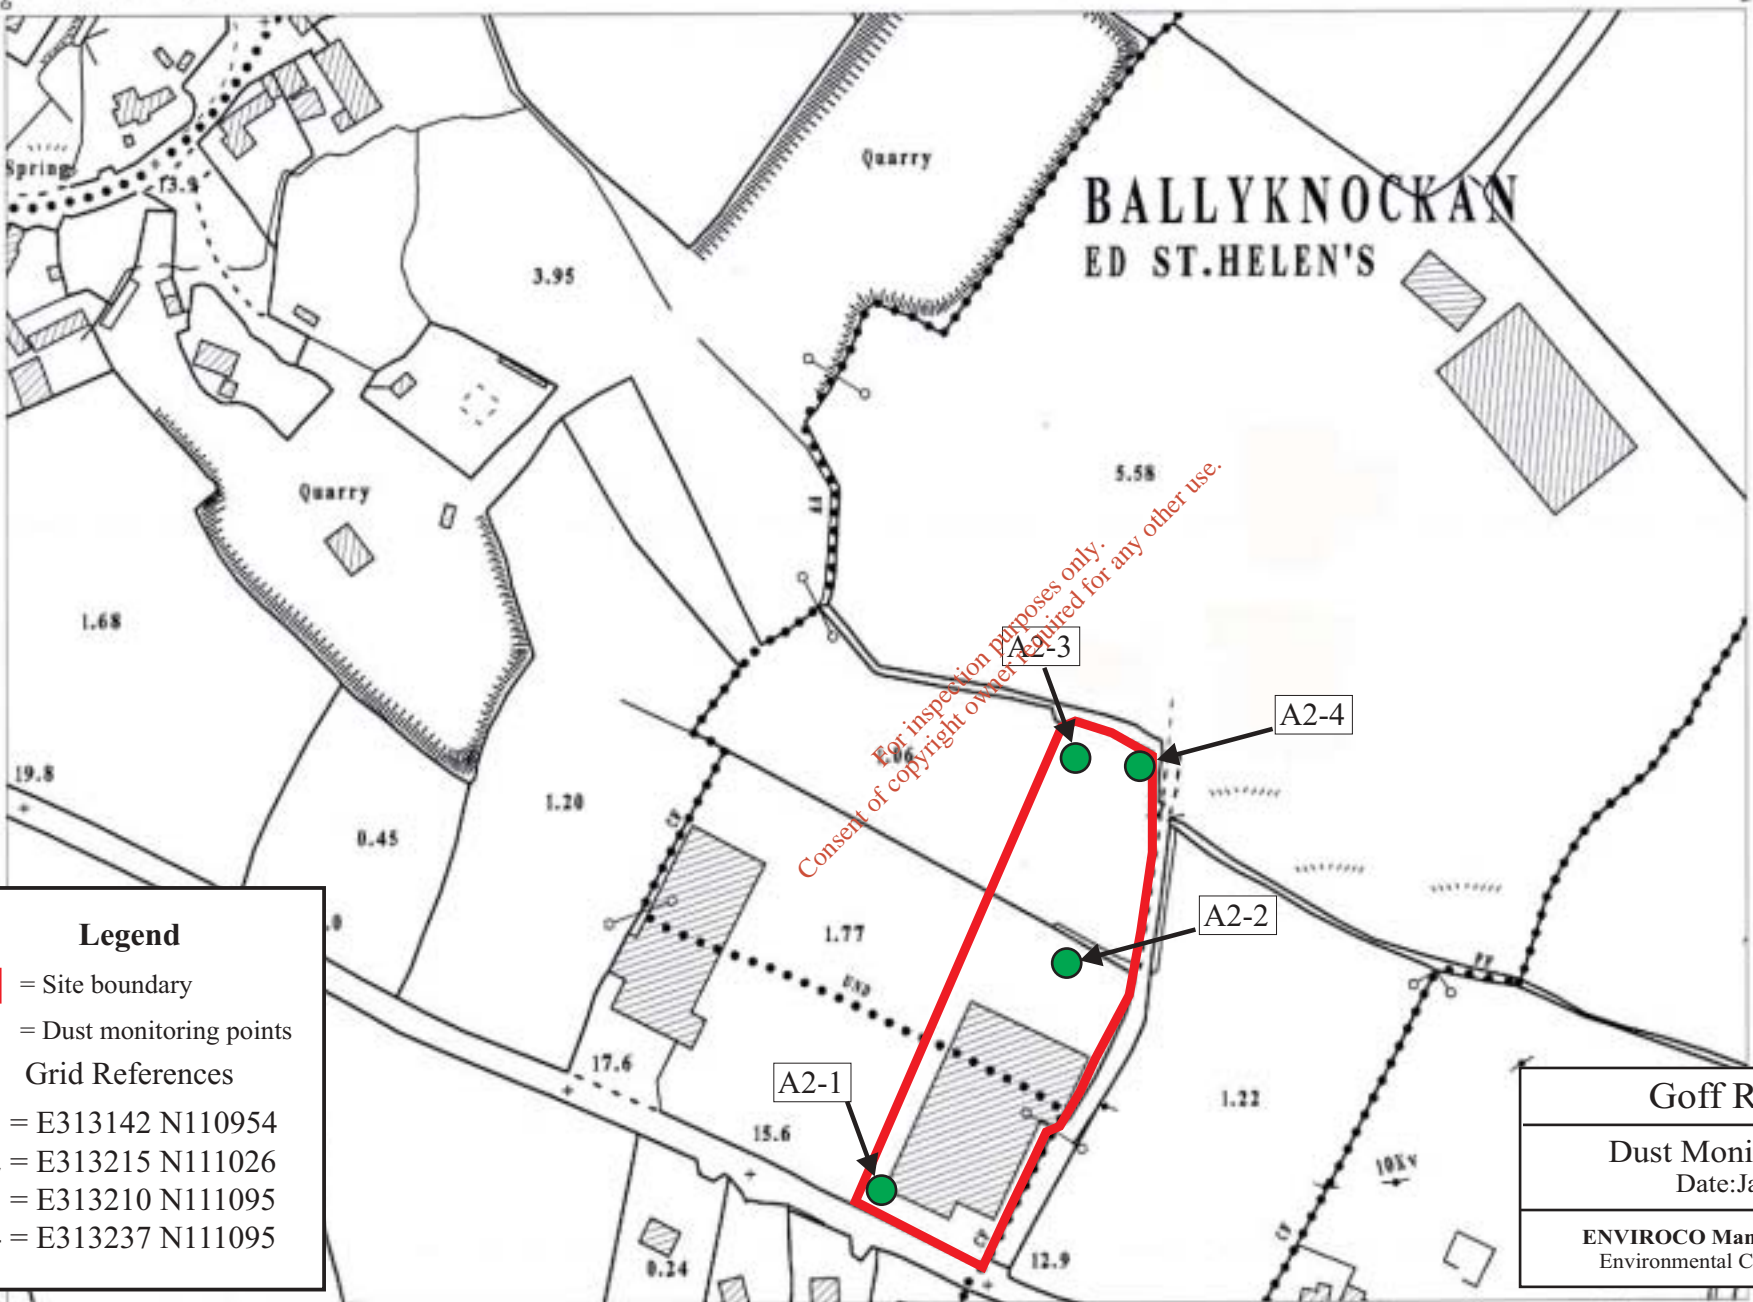

Surveyed 1996
 Revised 2004
 Levelled 1992

Map I.1.1 Dust Monitoring locations at the Goff Recycling Ltd. Kilrane, Site

DESCRIPTION

MAP SCALES

1:2500
 5715-A

Printed by The Map Store
 Church Avenue Mullingar
 On behalf of Ordnance Survey Ireland
 Saisiúnair áirgeadach neamhdéirthe clóidhreach
 Saisiúnairíocht: Ordánas Éireann agus
 Rialtas na hÉireann.
 Unauthorised reproduction infringes Ordnance
 Survey Ireland and Government of Ireland
 copyright.

Legend

□ = Site boundary
 ● = Dust monitoring points

Grid References

D1 = E313142 N110954
 D2 = E313215 N111026
 D3 = E313210 N111095
 D4 = E313237 N111095

Goff Recycling Ltd.

Dust Monitoring Locations
 Date: January 2006

ENVIROCO Management LTD
 Environmental Consultants

Scale: - 1:2500
 Scála: - 1:2500

100 50 0 100 Metres
 200 100 0 200 Feet

Plot Ref. No. 21934_1
 Plot Date 17-JUN-2005