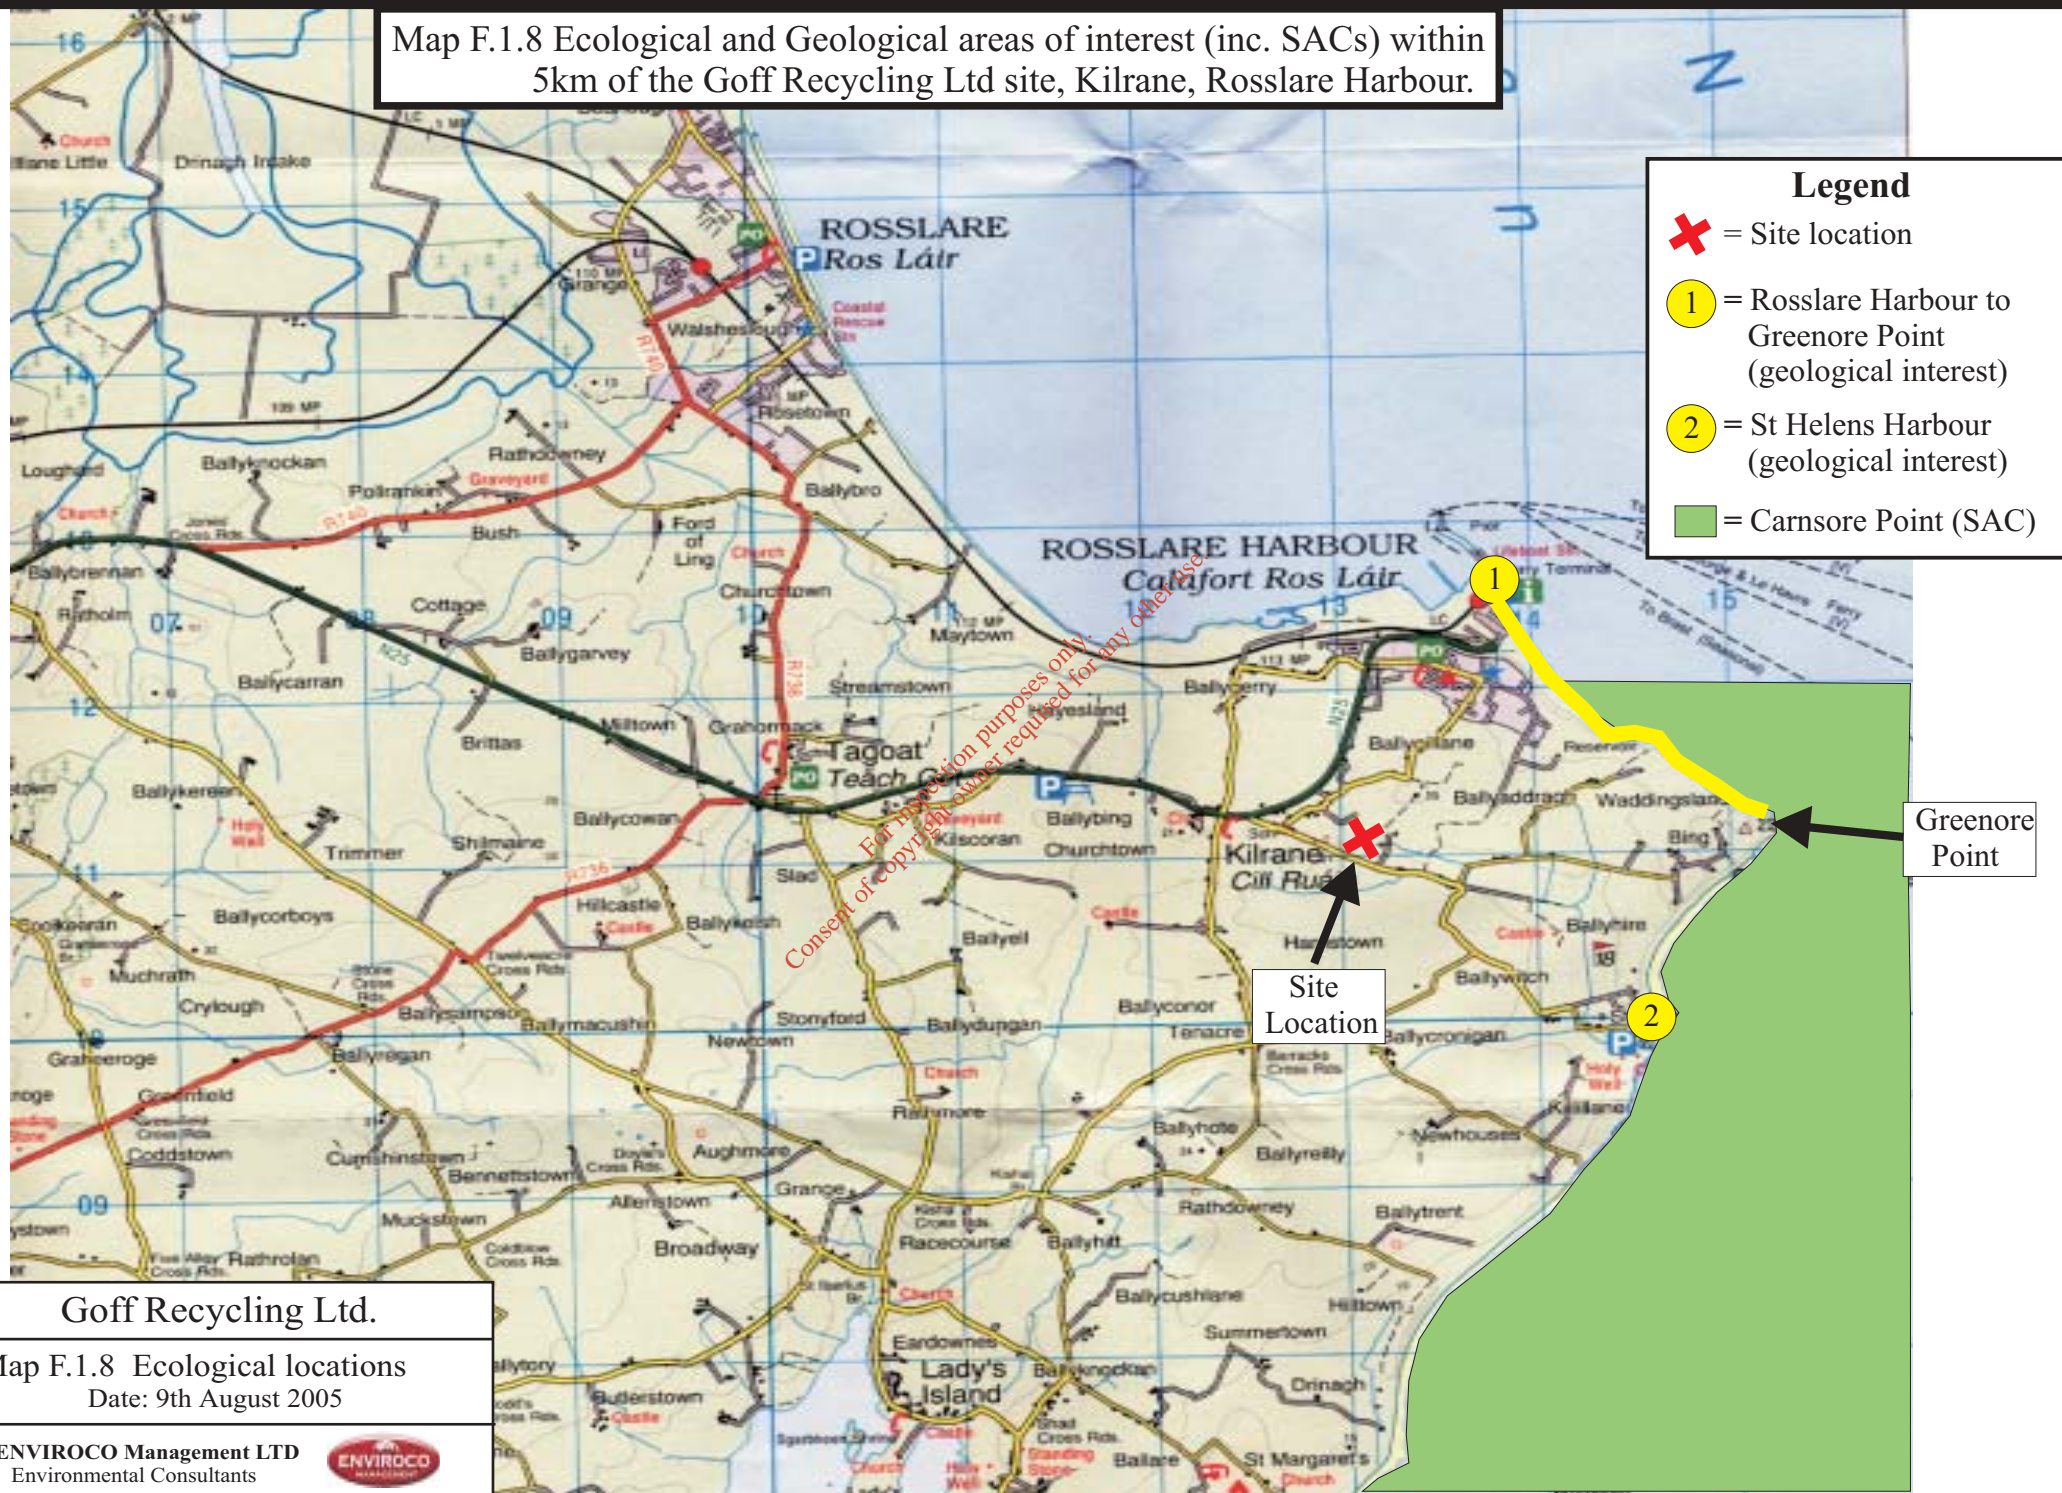

Map F.1.8 Ecological and Geological areas of interest (inc. SACs) within 5km of the Goff Recycling Ltd site, Kilrane, Rosslare Harbour.

Legend

- X = Site location
- 1 = Rosslare Harbour to Greenore Point (geological interest)
- 2 = St Helens Harbour (geological interest)
- = Carnsore Point (SAC)

Goff Recycling Ltd.
Map F.1.8 Ecological locations Date: 9th August 2005
ENVIROCO Management LTD Environmental Consultants