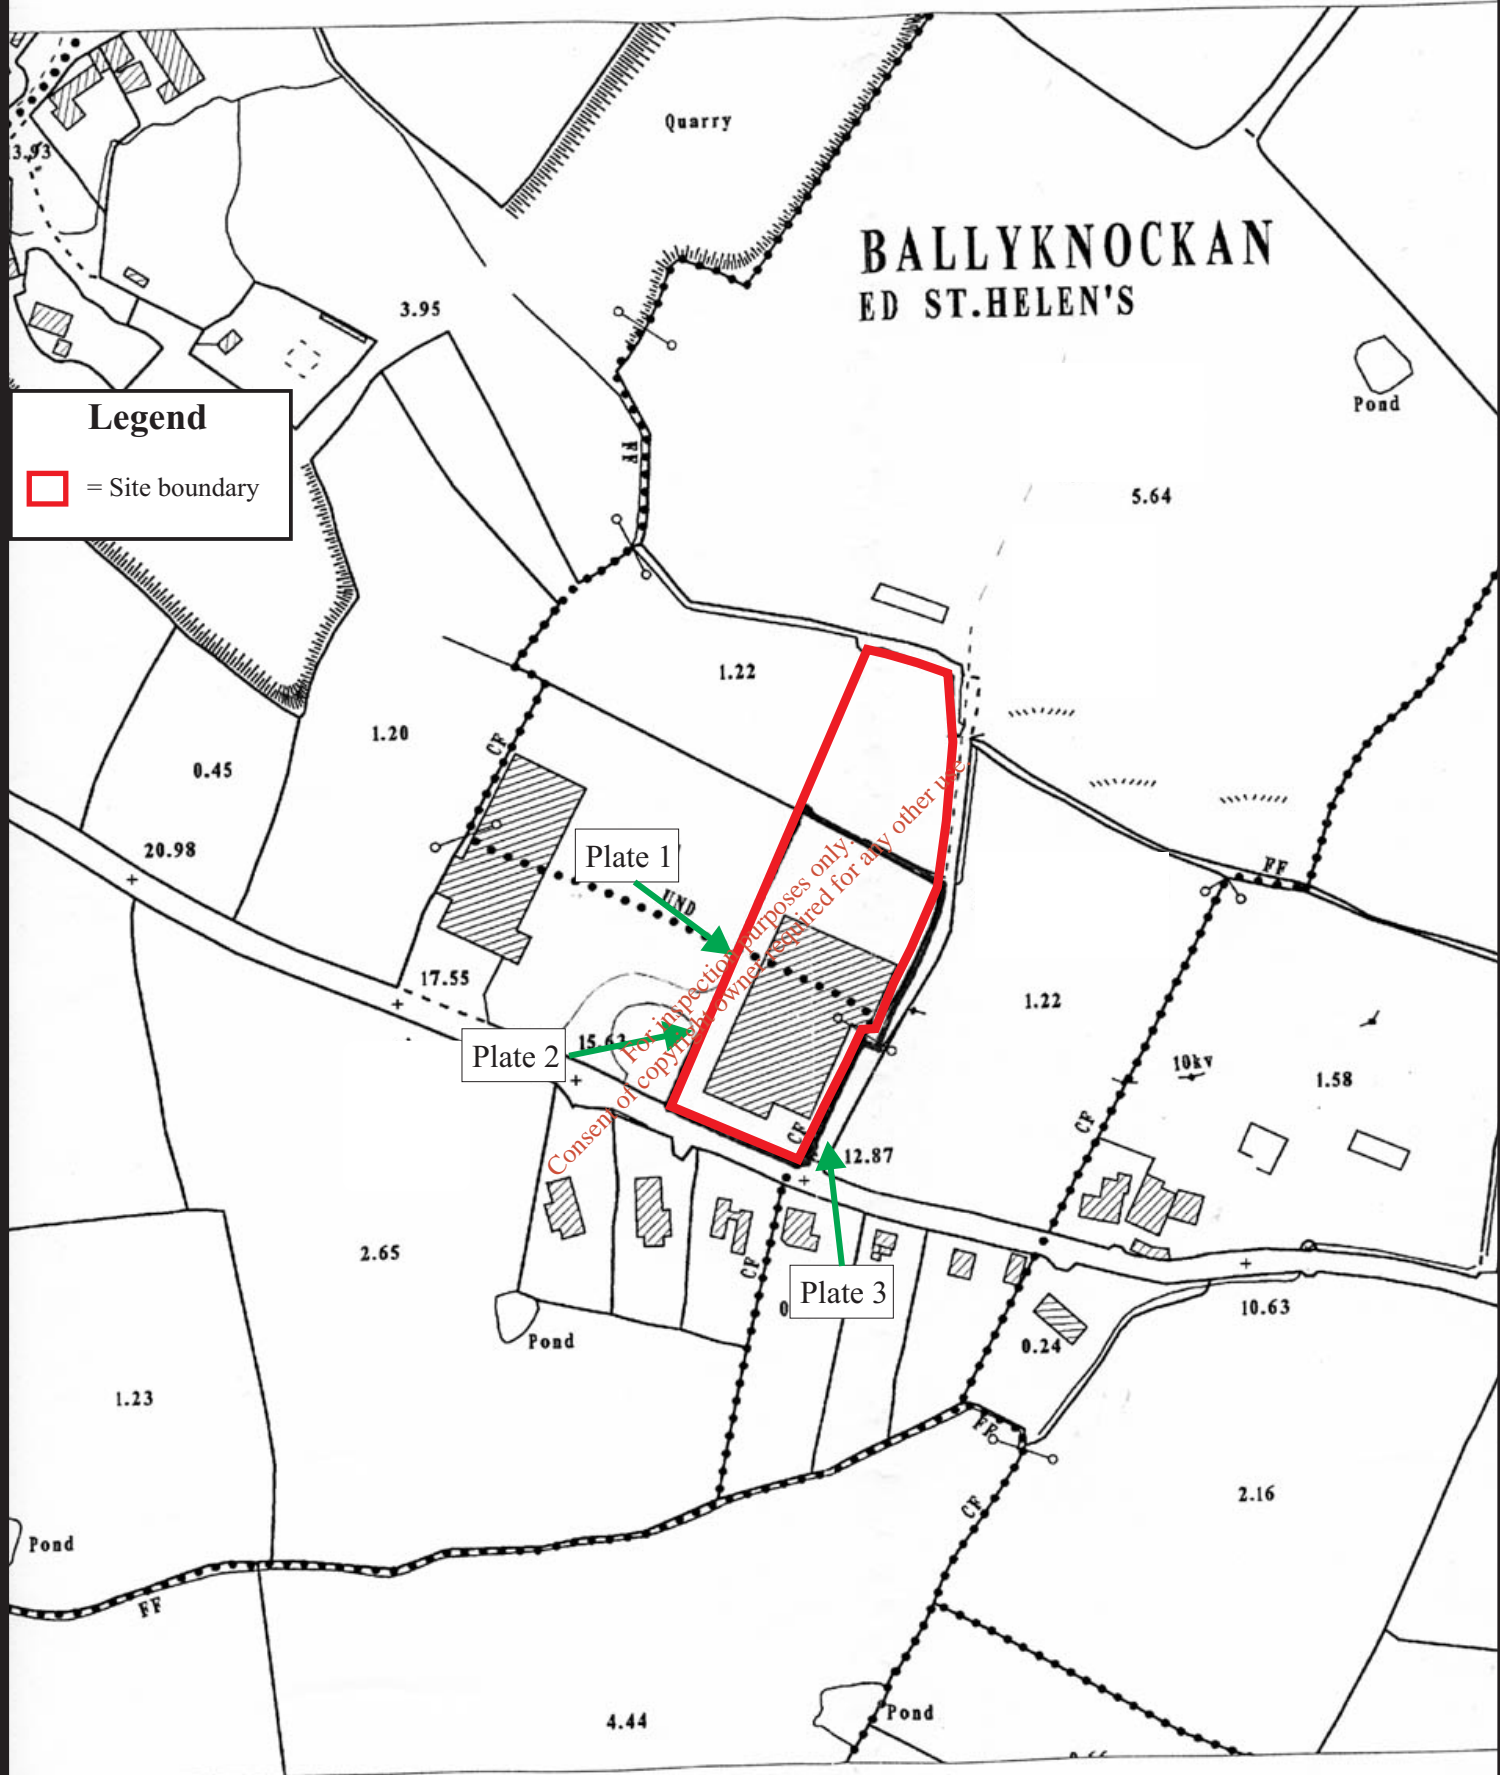

Map F.1.11 Plate views to the existing Goff Recycling Ltd. Rosslare Site

Legend

= Site boundary

200 Metres	Plot Ref.
Goff Recycling Ltd.	
Plate view locations	
Date: January 2006 Scale: 1:2500	
ENVIROCO Management LTD Environmental Consultants	