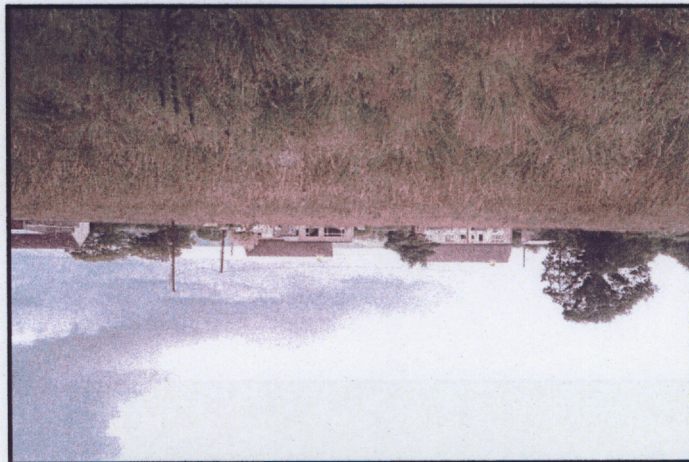

1.3.1 Views from the Site

Plate 1.1 Viewpoint indicates the north-eastern hedgerow along the boundary

Plate 1.2 Looking from the site in a north-eastern direction

Plate 1.3 Looking in a northern direction beyond the site boundary

Plate 1.4 Looking from the site in a western direction

1.3.2 Views to the site

Plate 1.6 Looking northwards to the site, indicating the roof of the existing structure

3 Note the height of the screening vegetation in the background

Plate 1.9 Looking at the site, from the entrance gate, looking west³

Plate 1.8 Looking towards the site in a southern direction

Plate 1.7 Looking eastwards towards the proposed development site