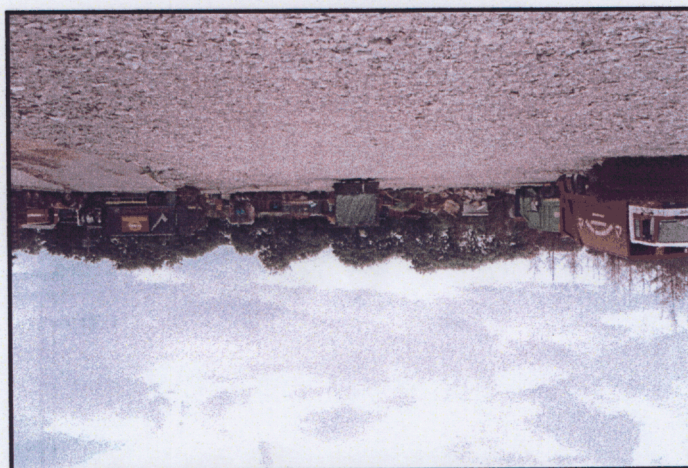

1.3.1 Views from the Site

Plate 1.1 Viewpoint indicates the north-eastern hedgerow along the boundary

Plate 1.2 Looking from the site in a north-eastern direction

Plate 1.3 Looking in a northern direction beyond the site boundary

Plate 1.4 Looking from the site in a western direction

1.3.2 Views to the site

Plate 1.6 Looking northwards to the site, indicating the roof of the existing structure

3 Note the height of the screening vegetation in the background

Plate 1.9 Looking at the site, from the entrance gate, looking west³

Plate 1.8 Looking towards the site in a southern direction

Plate 1.7 Looking eastwards towards the proposed development site