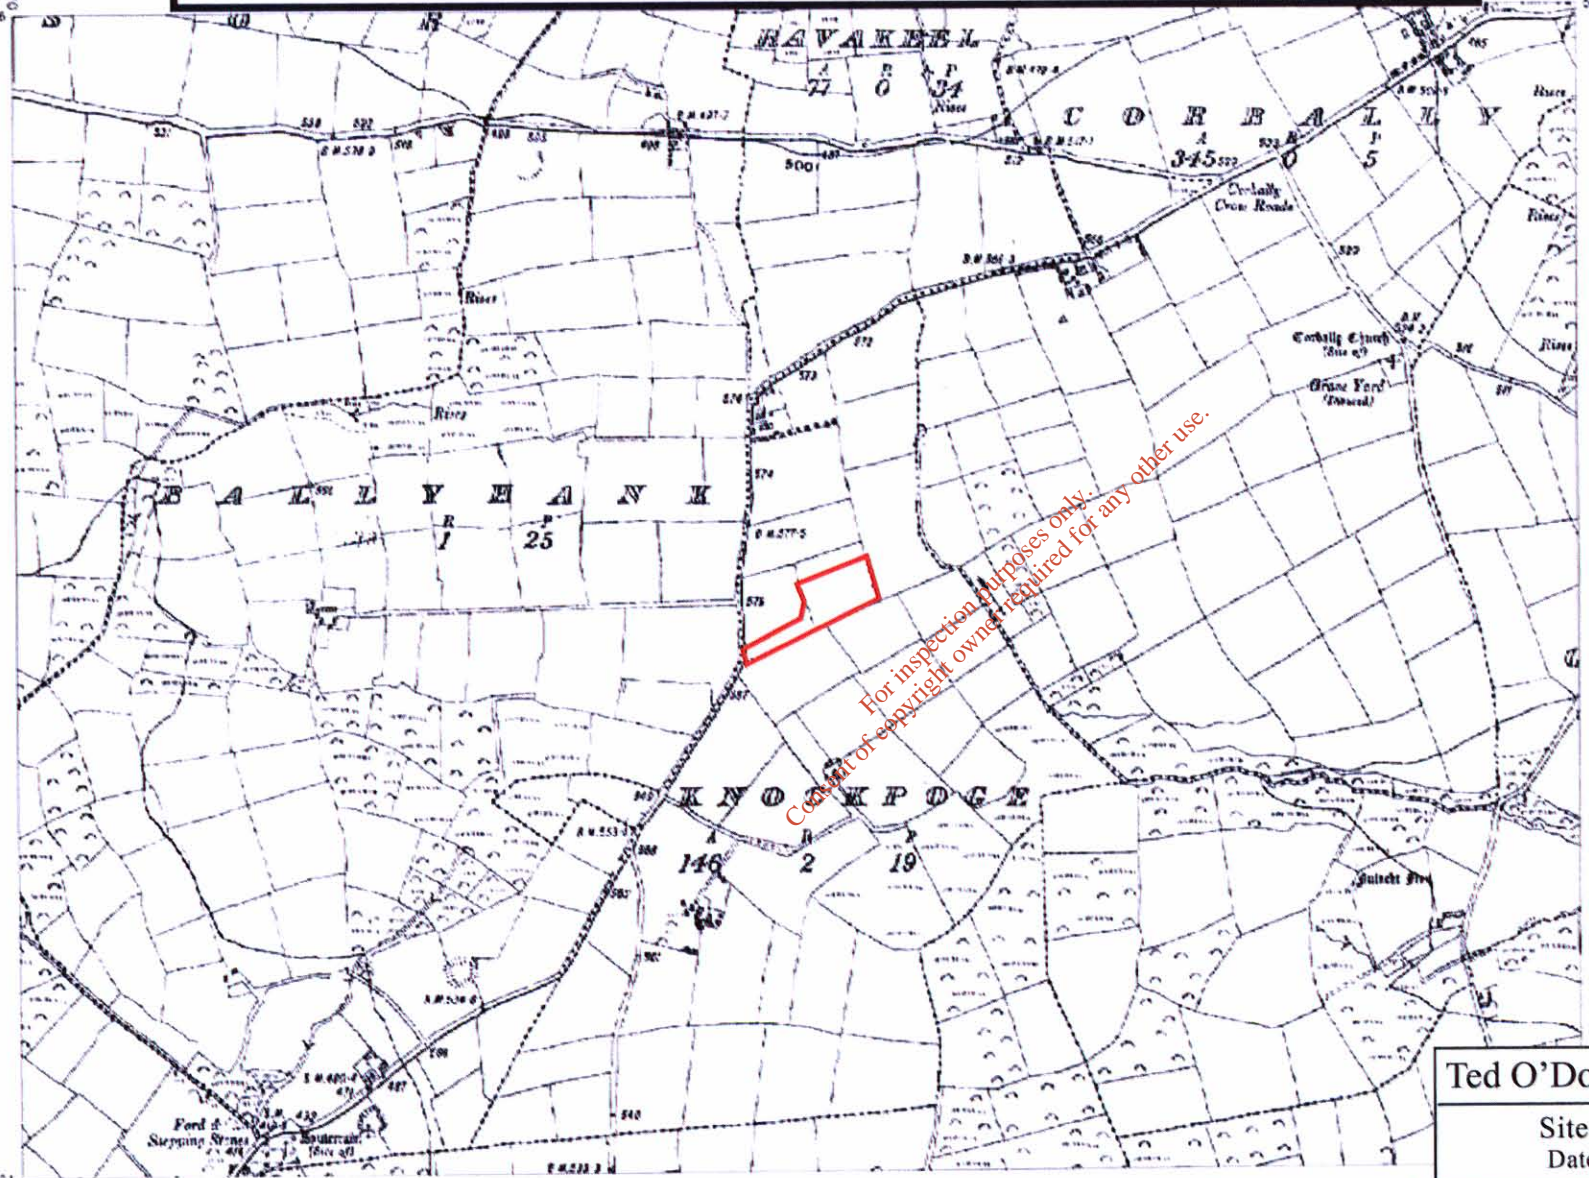

Surveyed
Revised
Levelled

Map A.1 Ted O'Donoghue and Sons Ltd Site Location, Knockpogue, Waterfall, Co Cork

For inspection purposes only.
Copyright of copyright owner required for any other use.

DESCRIPTION

Legend

= Site location

6inch
C-085