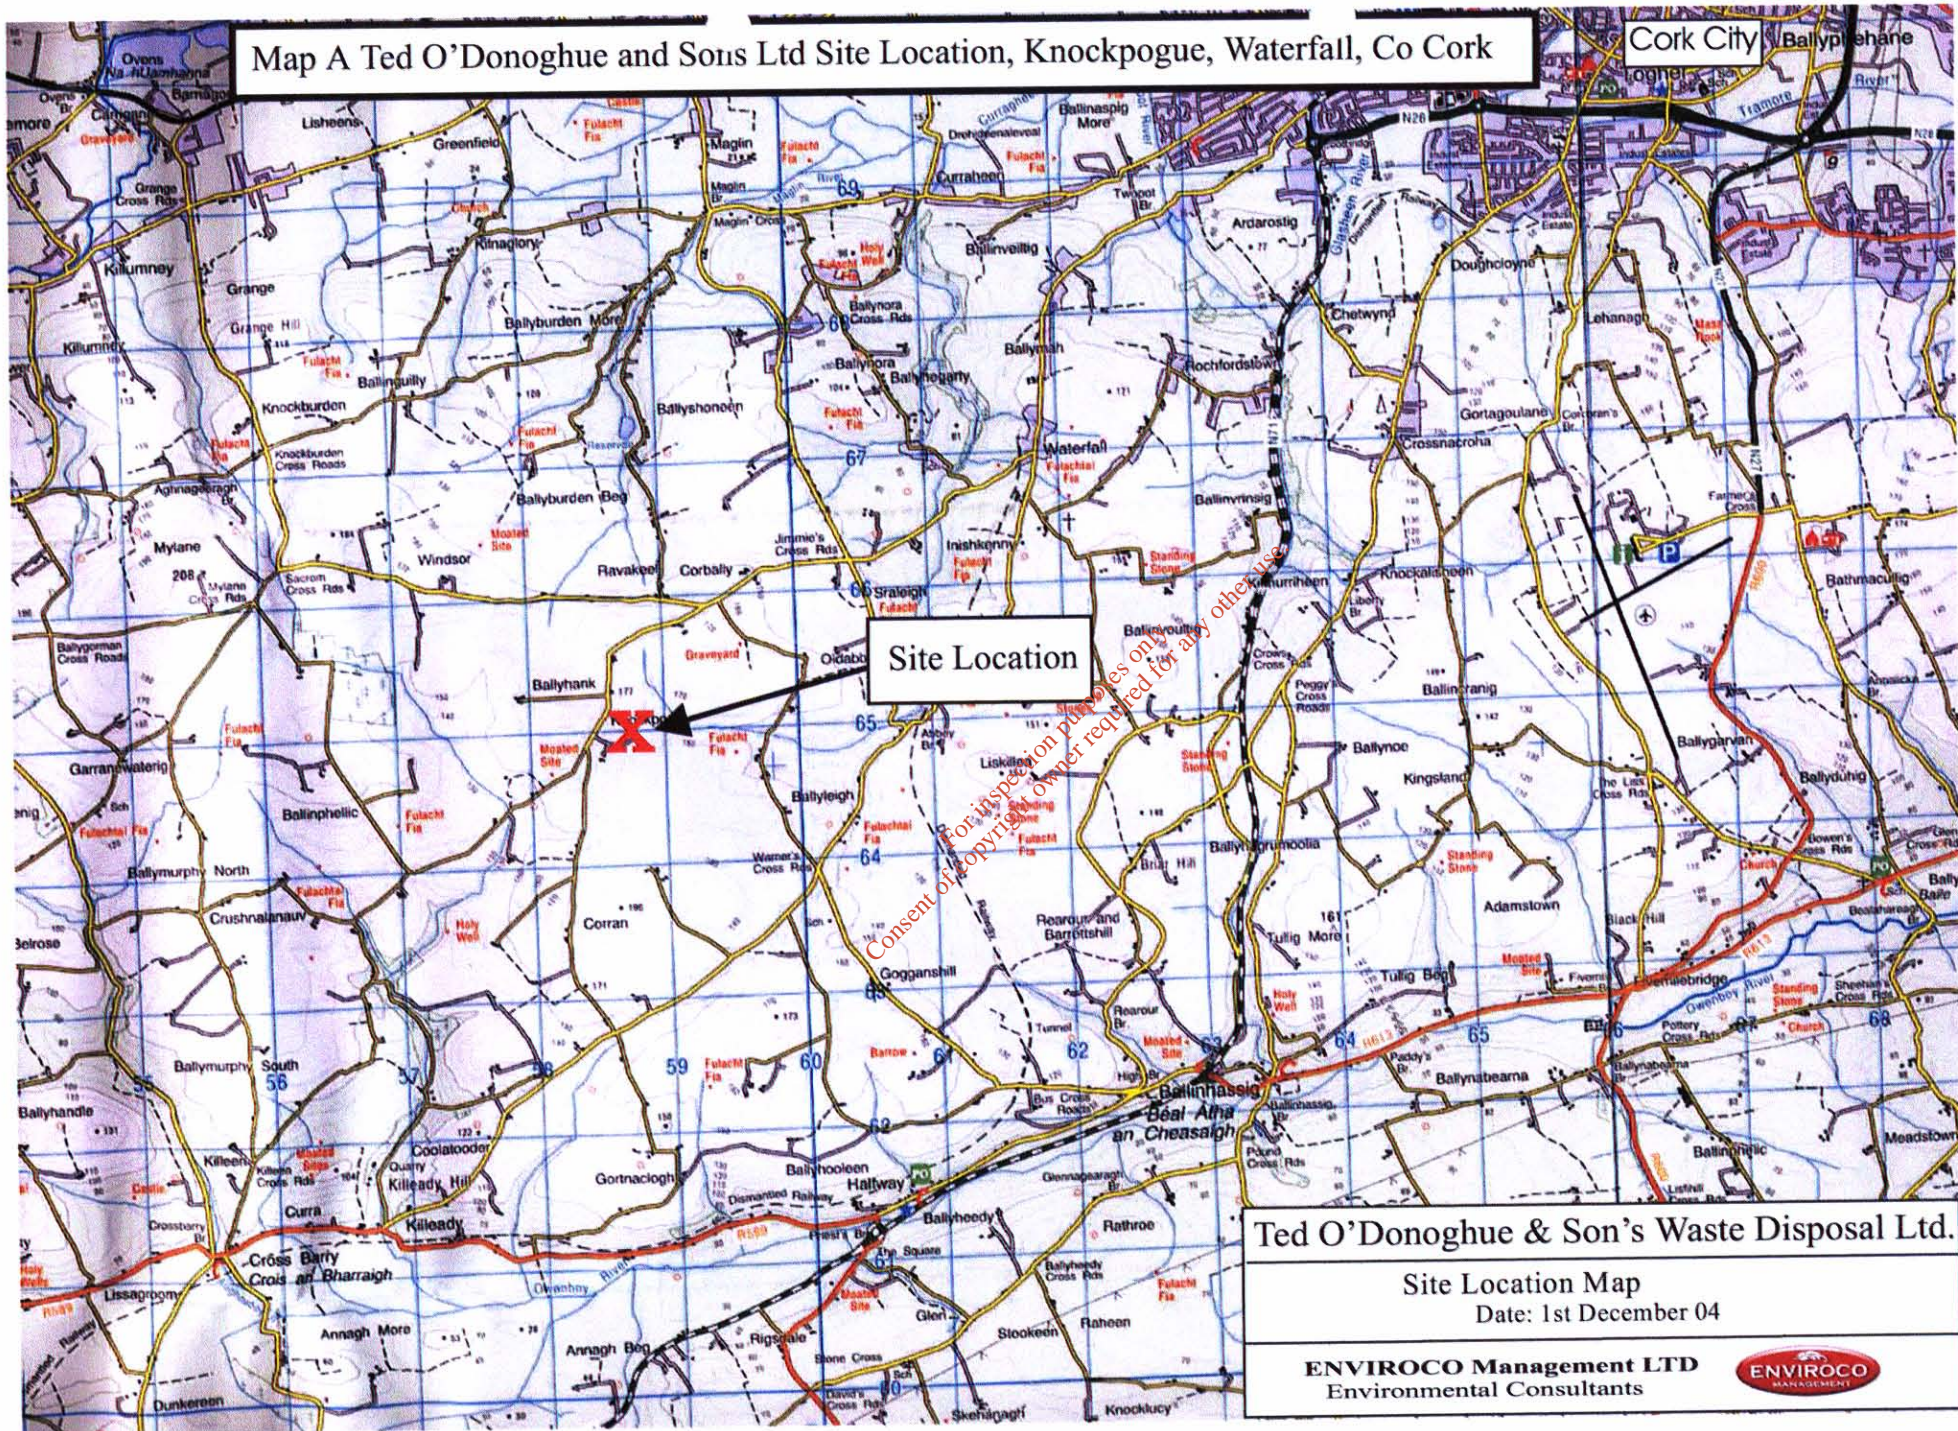

Drawing No. 17

Map A & A1 - Facility Location

For inspection purposes only.
Consent of copyright owner required for any other use.

Surveyed
Revised
Levelled

Map A.1 Ted O'Donoghue and Sons Ltd Site Location, Knockpogue, Waterfall, Co Cork

Ted O'Donoghue & Son's Ltd.

Site Location Map
Date: 1st December 04

ENVIROCO Management LTD
Environmental Consultants

Scale: - 1:10560
Scale: - 1:10560

Plot Ref. No. 15
Plot Date 23-JU

Map A Ted O'Donoghue and Sons Ltd Site Location, Knockpogue, Waterfall, Co Cork

Site Location

Cork City Ballyphane

For inspection purposes only.
Consent of copyright owner required for any other use.

Ted O'Donoghue & Son's Waste Disposal Ltd.
Site Location Map
Date: 1st December 04
ENVIROCO Management LTD
Environmental Consultants