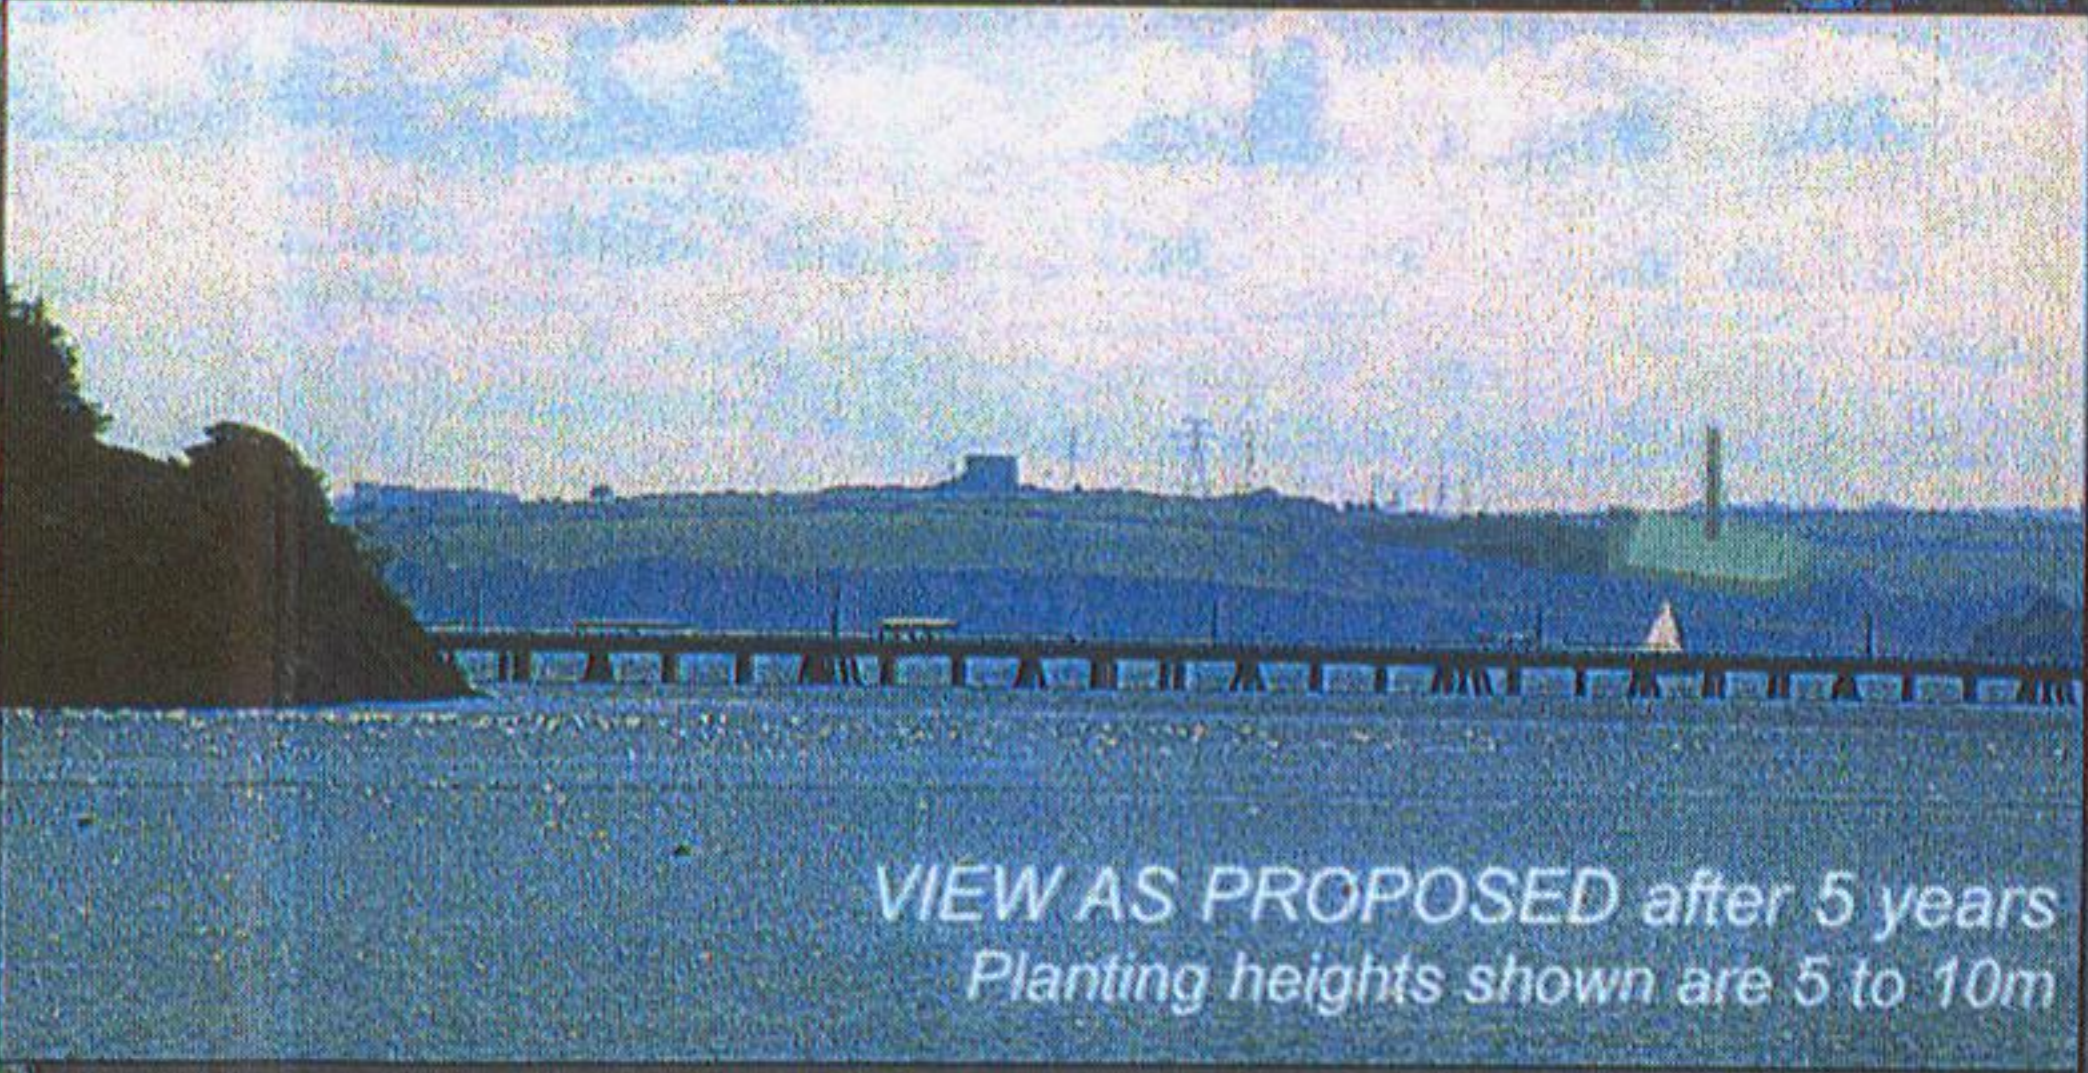

VIEW AS PROPOSED post construction  
Planting heights shown are 1 to 5m

VIEW AS EXISTING

EPA Espon 25/07/2013 14:33

VIEW AS PROPOSED after 5 years  
Planting heights shown are 5 to 10m

VIEW AS PROPOSED post construction  
Planting heights shown are 1 to 5m

VIEW AS EXISTING

73.5° | 60° | 50° | 40° | ANGLE OF VISION SCALE | 40° | 50° | 60° | 73.5°

VIEW AS PROPOSED post construction  
Planting heights shown are 1 to 5m

VIEW AS EXISTING

EPA Espon 25/07/2013 14:33

VIEW AS PROPOSED after 5 years  
Planting heights shown are 5 to 10m

VIEW AS PROPOSED post construction  
Planting heights shown are 1 to 5m

VIEW AS EXISTING

EPA Egon 25/07/2013 14:13