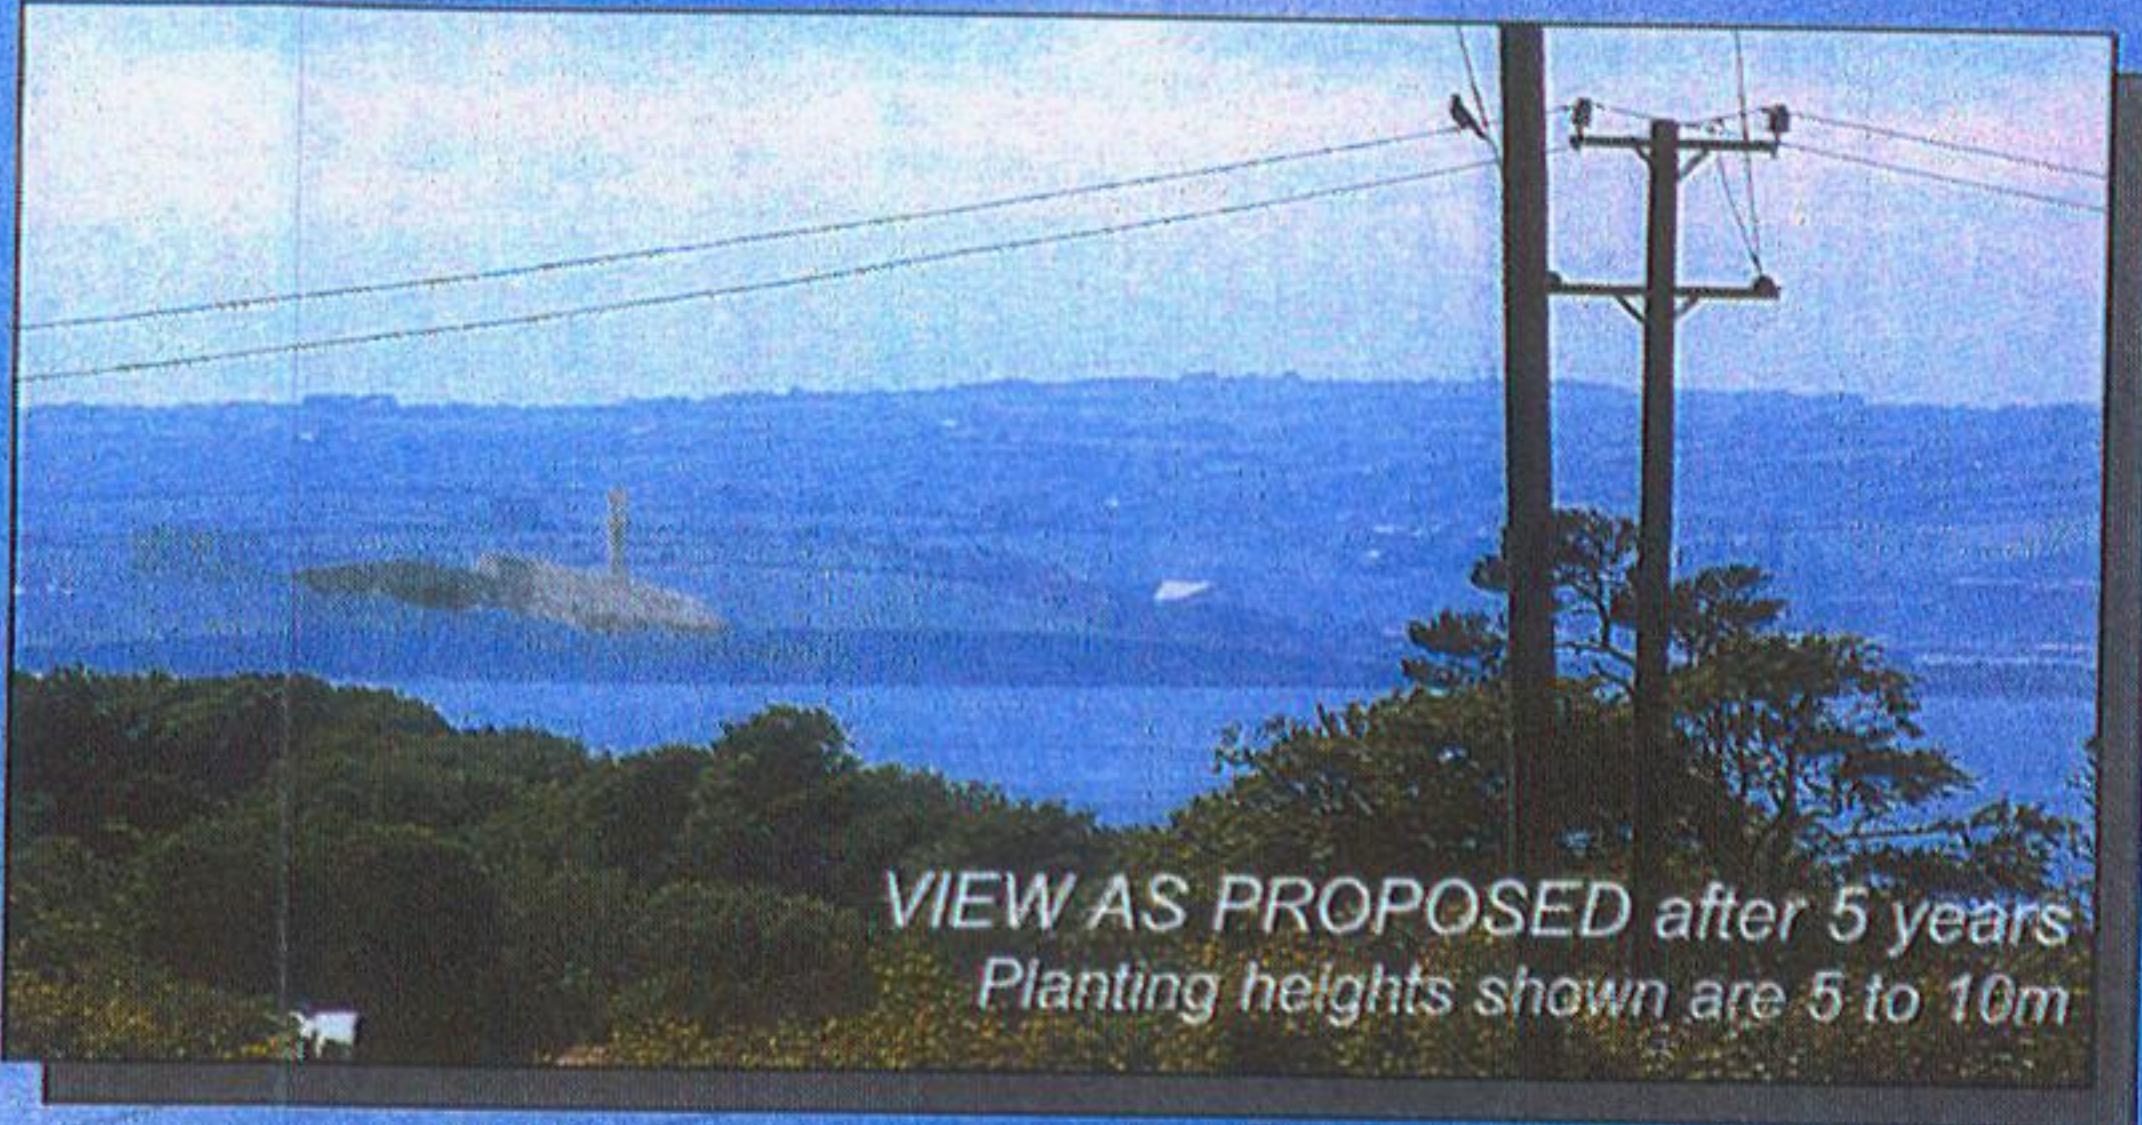

VIEW AS PROPOSED post construction  
Planting heights shown are 1 to 5m

VIEW AS EXISTING

EPA Espon 25/07/2013 14:33

VIEW AS PROPOSED after 5 years  
Planting heights shown are 5 to 10m

VIEW AS PROPOSED post construction  
Planting heights shown are 1 to 5m

VIEW AS EXISTING

73.5° | 60° | 50° | 40° | ANGLE OF VISION SCALE | 40° | 50° | 60° | 73.5°

VIEW AS PROPOSED post construction  
Planting heights shown are 1 to 5m

VIEW AS EXISTING

EPA Espon 25/07/2013 14:33

VIEW AS PROPOSED after 5 years  
Planting heights shown are 5 to 10m

VIEW AS PROPOSED post construction  
Planting heights shown are 1 to 5m

VIEW AS EXISTING

EPA Egon 25/07/2013 14:13